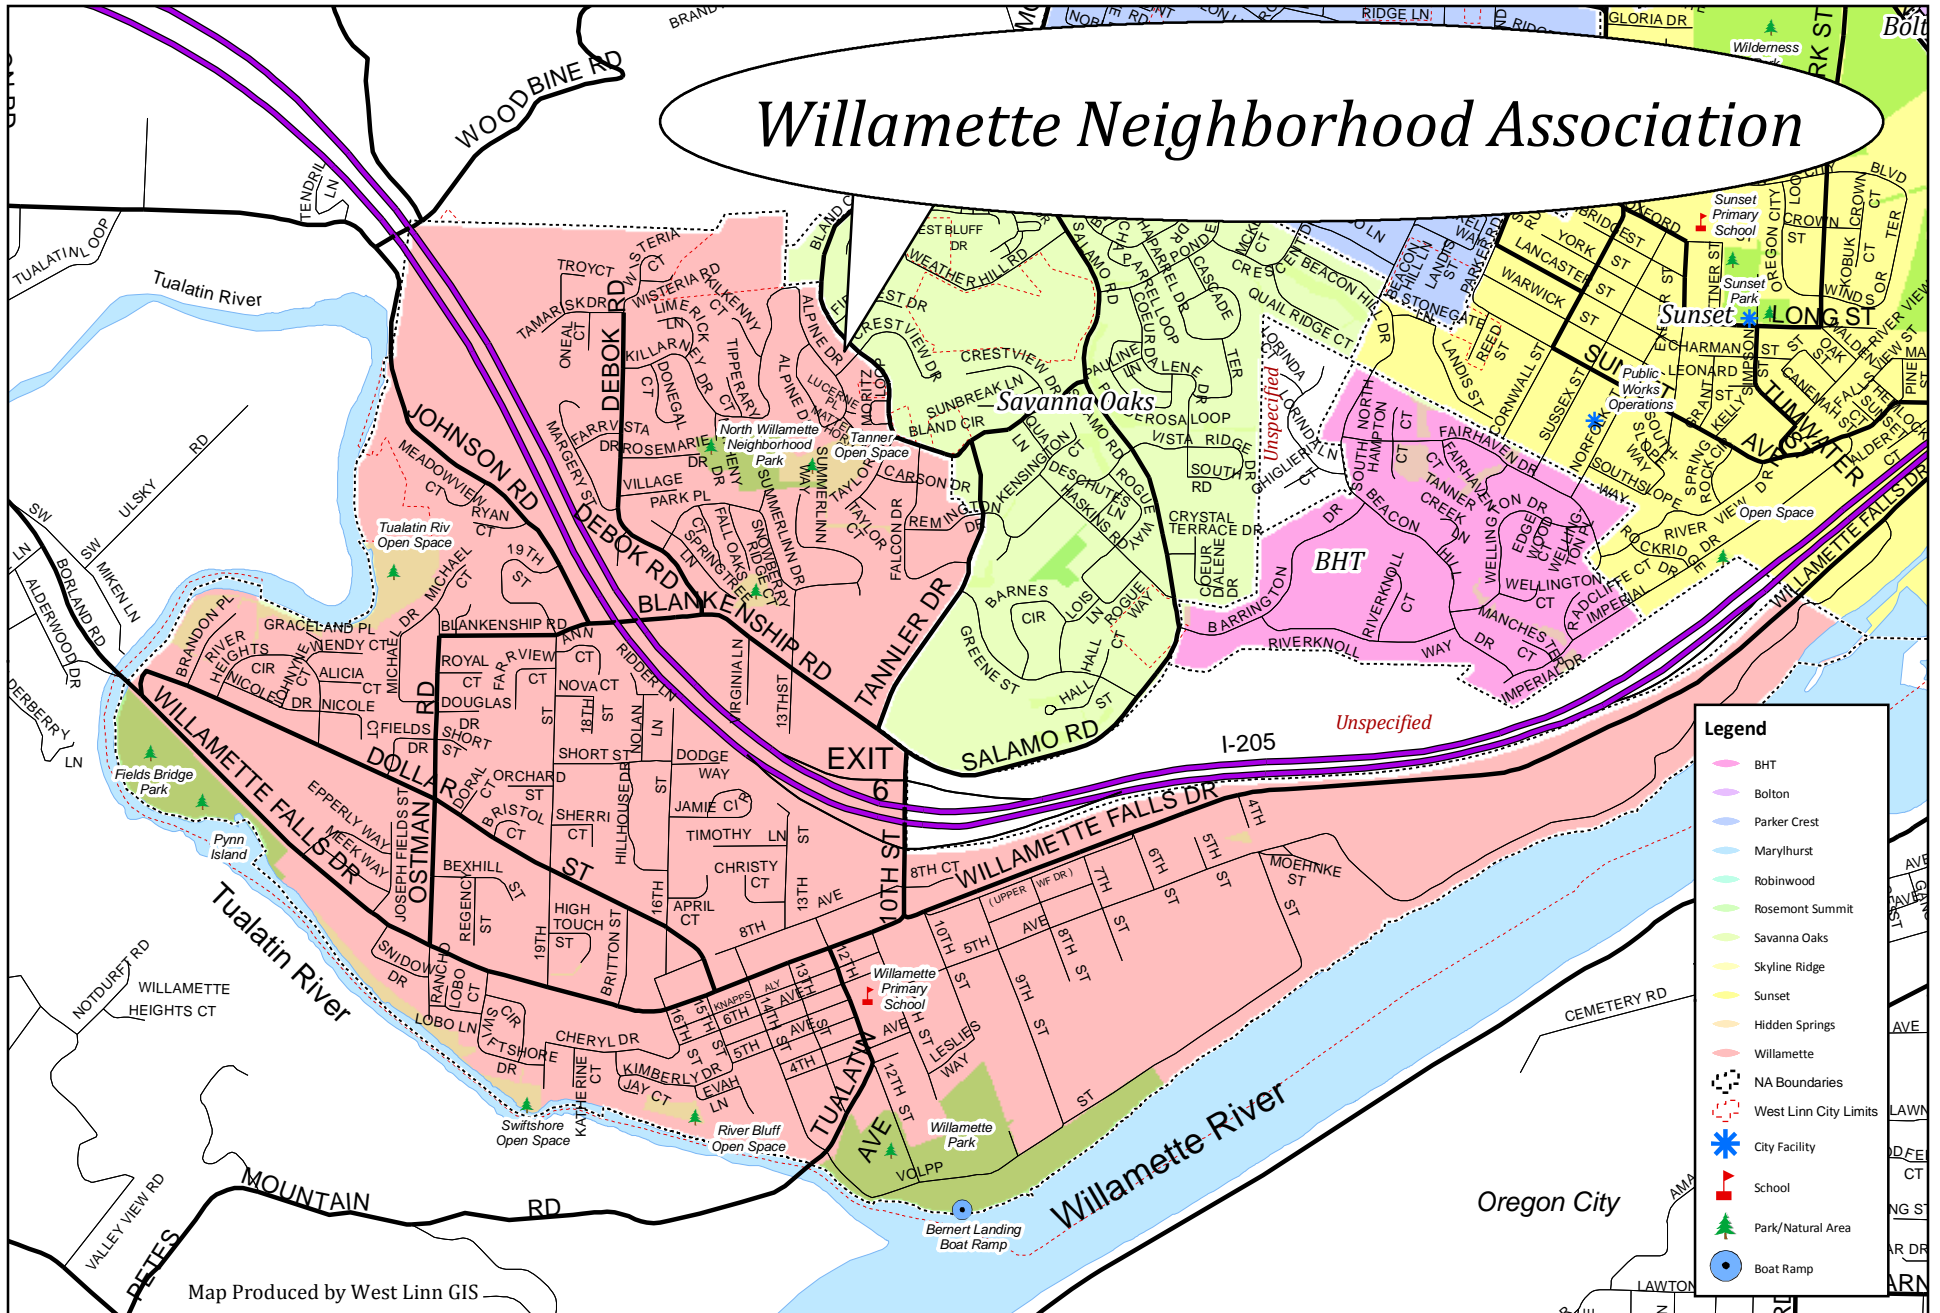

# Willamette Neighborhood Association

**Legend**

- BHT
- Bolton
- Parker Crest
- Marylhurst
- Robinwood
- Rosemont Summit
- Savanna Oaks
- Skyline Ridge
- Sunset
- Hidden Springs
- Willamette
- NA Boundaries
- West Linn City Limits
- City Facility
- School
- Park/Natural Area
- Boat Ramp

Map Produced by West Linn GIS

This product is for informational purposes and may not have been prepared for, or be suitable for legal, engineering, or surveying purposes. Users of this information should review or consult the primary data and information sources to ascertain the usability of the information.