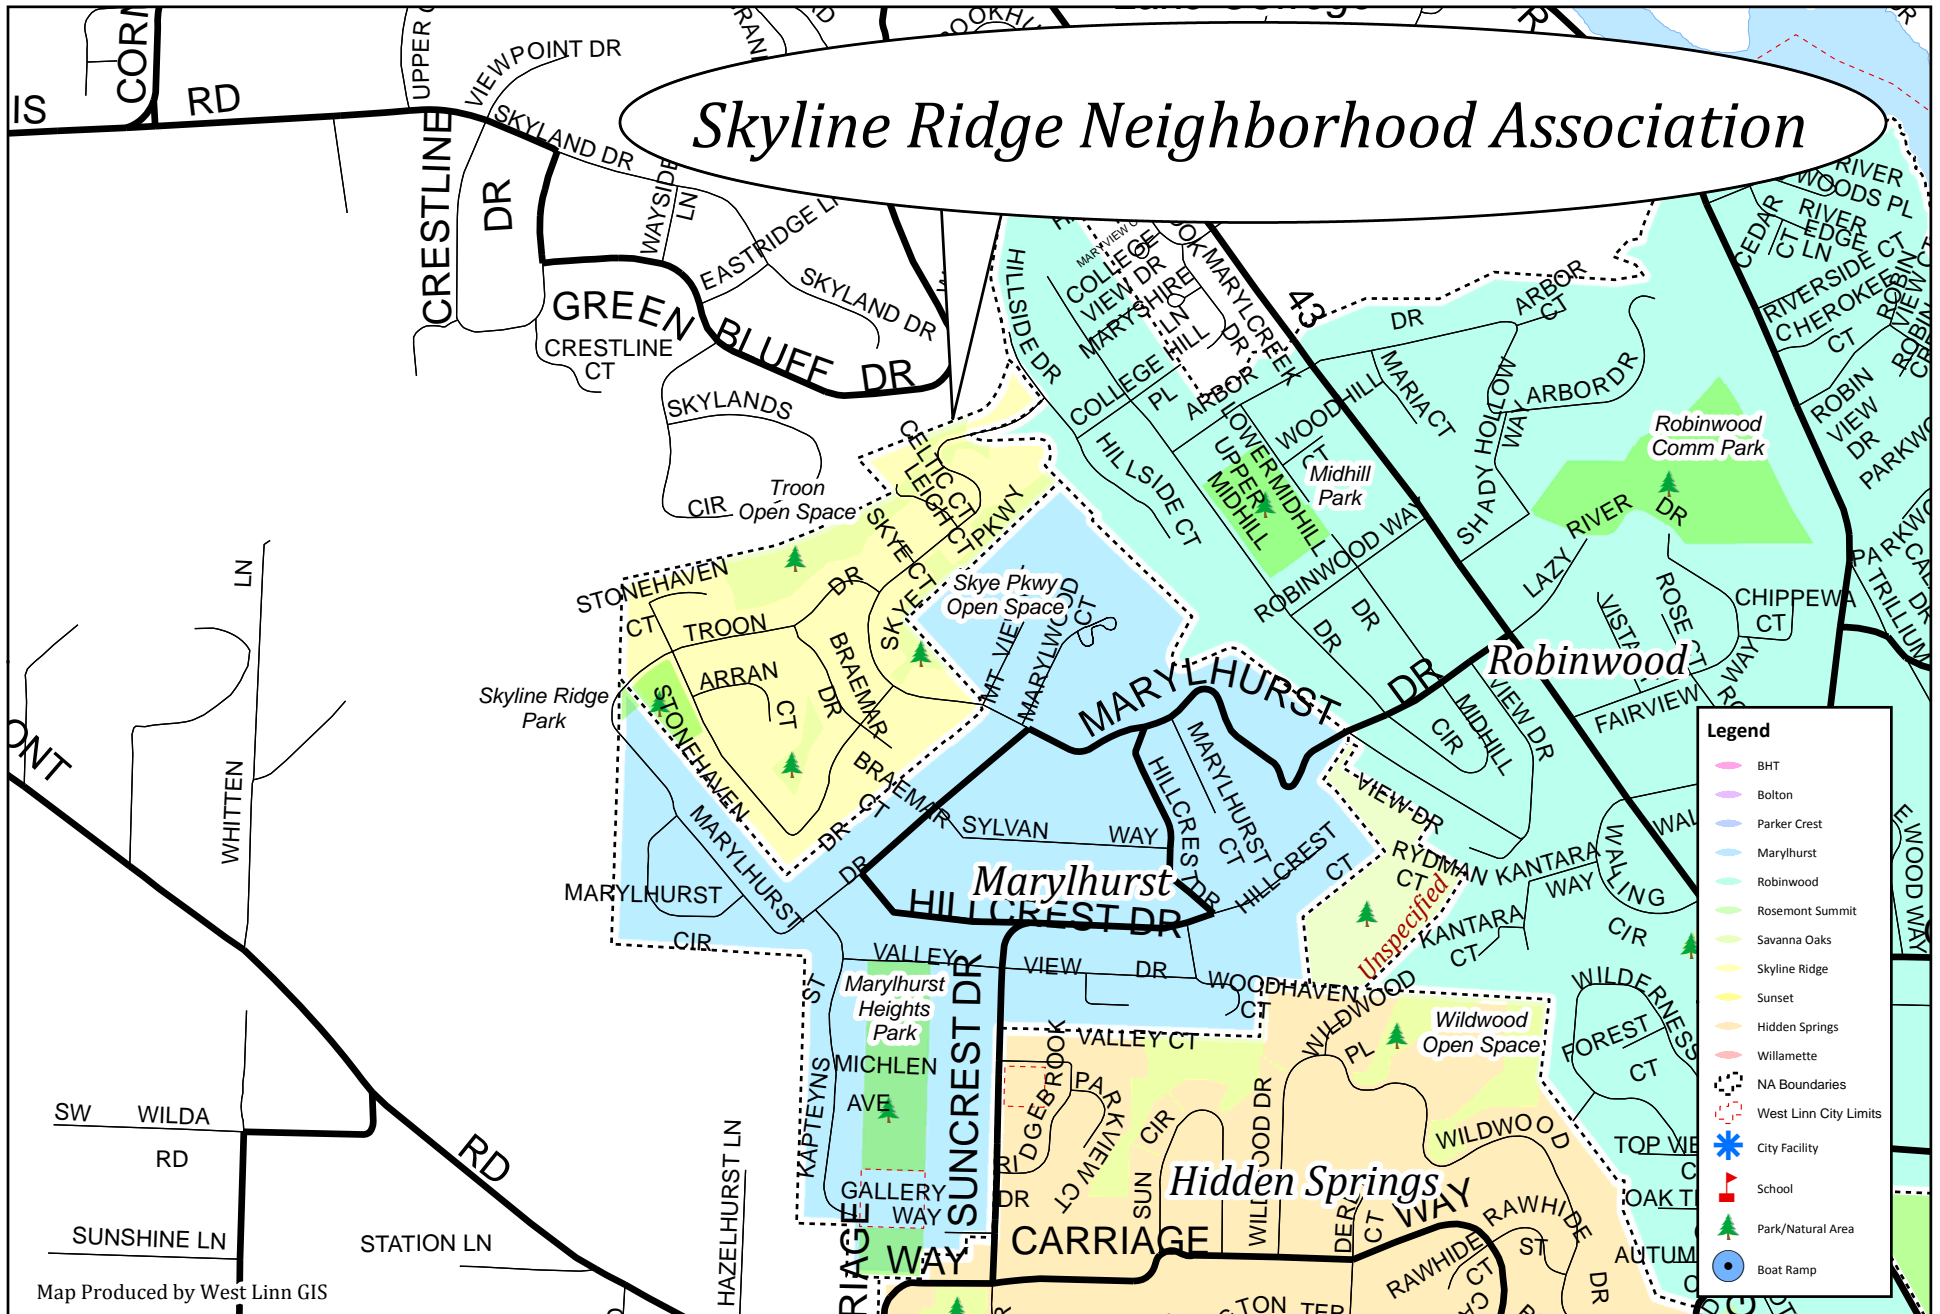

# Skyline Ridge Neighborhood Association

**Legend**

- BHT
- Bolton
- Parker Crest
- Marylhurst
- Robinwood
- Rosemont Summit
- Savanna Oaks
- Skyline Ridge
- Sunset
- Hidden Springs
- Willamette
- NA Boundaries
- West Linn City Limits
- City Facility
- School
- Park/Natural Area
- Boat Ramp

Map Produced by West Linn GIS

This product is for informational purposes and may not have been prepared for, or be suitable for legal, engineering, or surveying purposes. Users of this information should review or consult the primary data and information sources to ascertain the usability of the information.

MAY 2010

0 0.125 0.25 0.5 Miles

NEIGHBORHOOD / A\_NEIGHBORHOOD\_2010\_INDIVIDUAL.MXD / KAHA / 4-30-2010