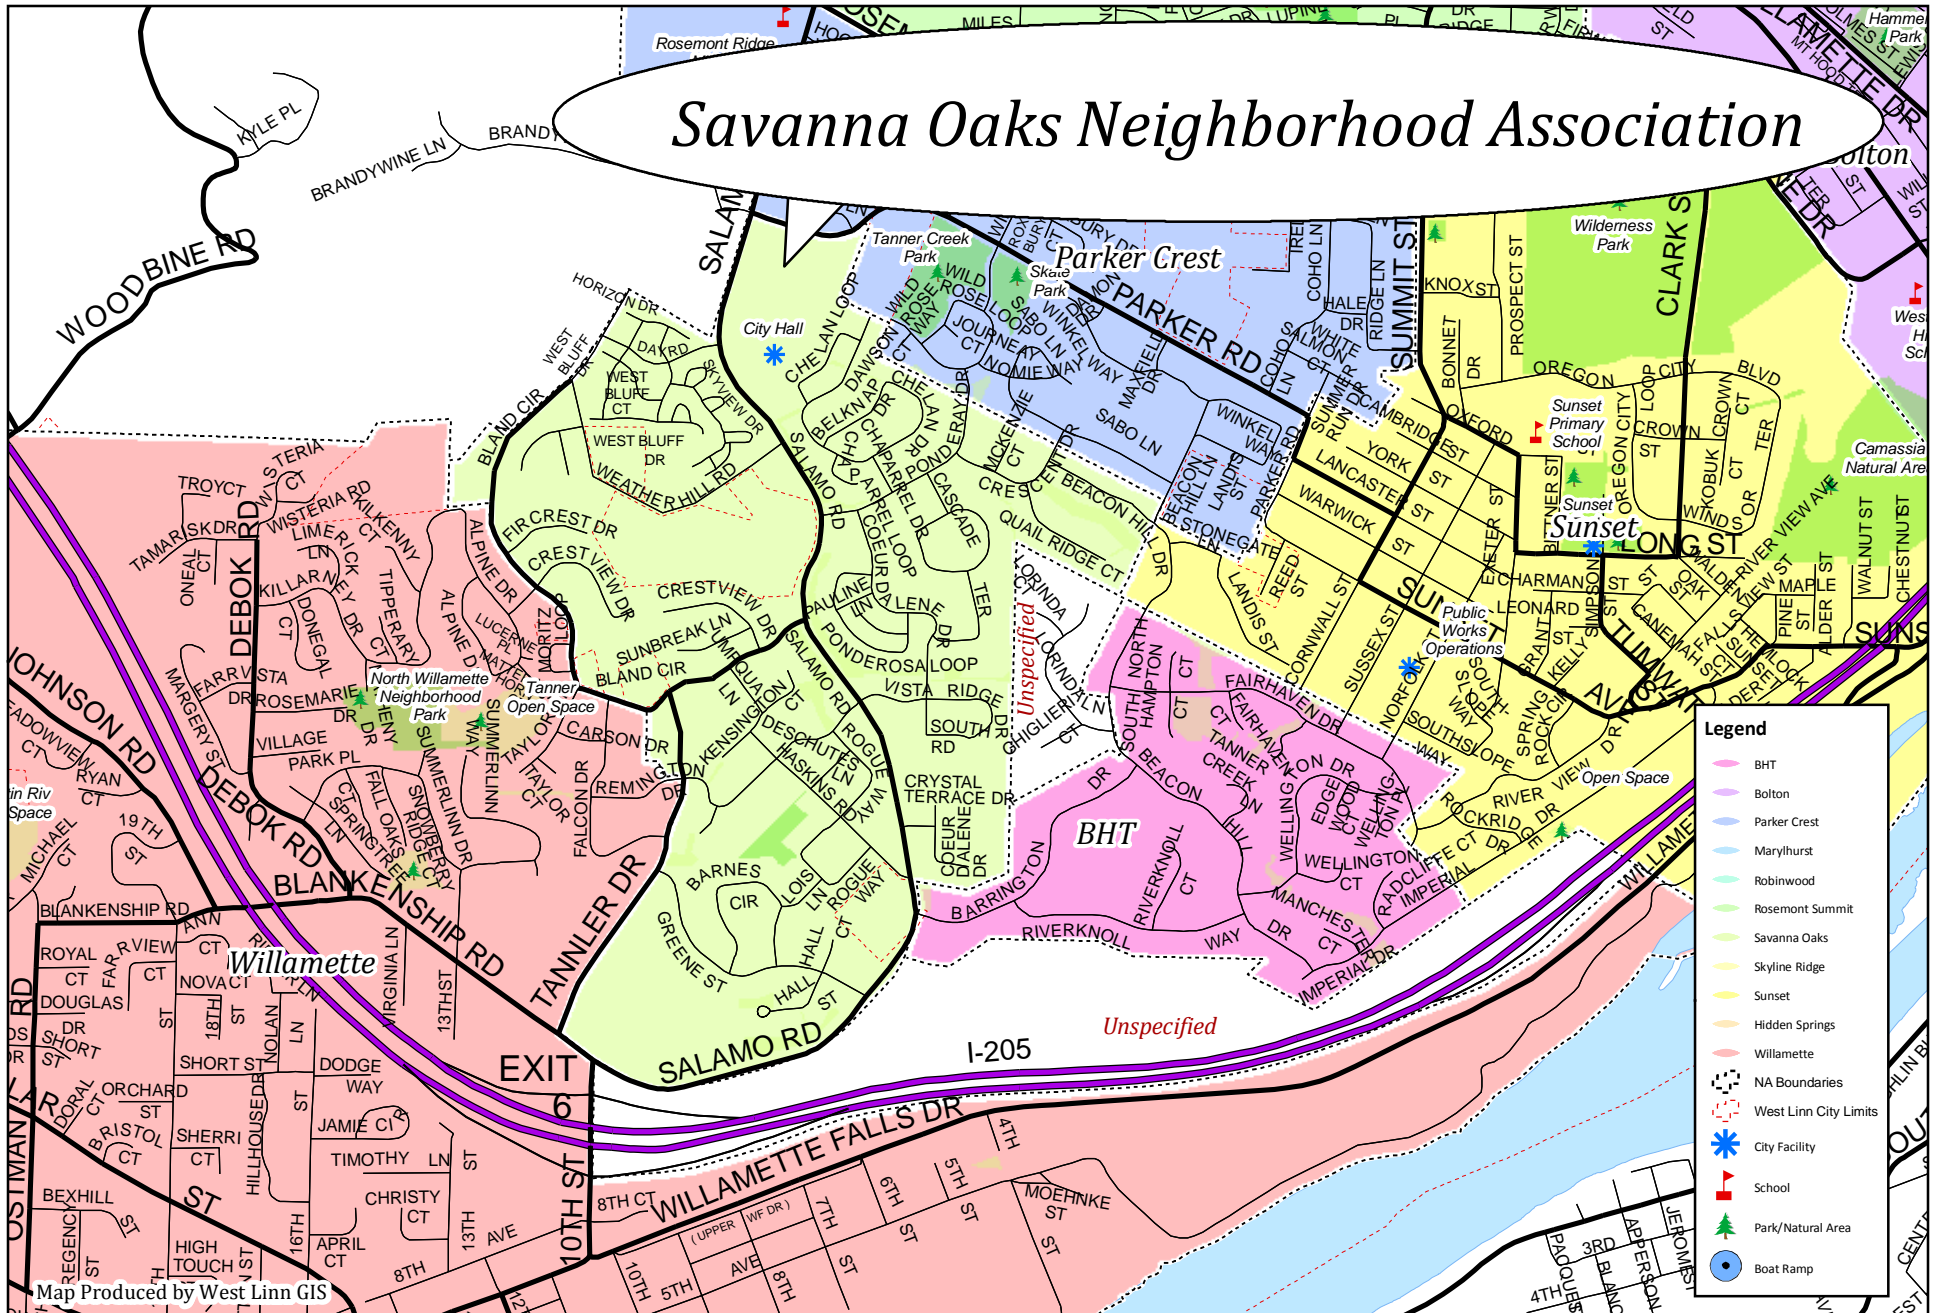

Savanna Oaks Neighborhood Association

Legend

- BHT
- Bolton
- Parker Crest
- Marylhurst
- Robinwood
- Rosemont Summit
- Savanna Oaks
- Skyline Ridge
- Sunset
- Hidden Springs
- Willamette
- NA Boundaries
- West Linn City Limits
- ★ City Facility
- ▲ School
- 🌳 Park/Natural Area
- ⚓ Boat Ramp