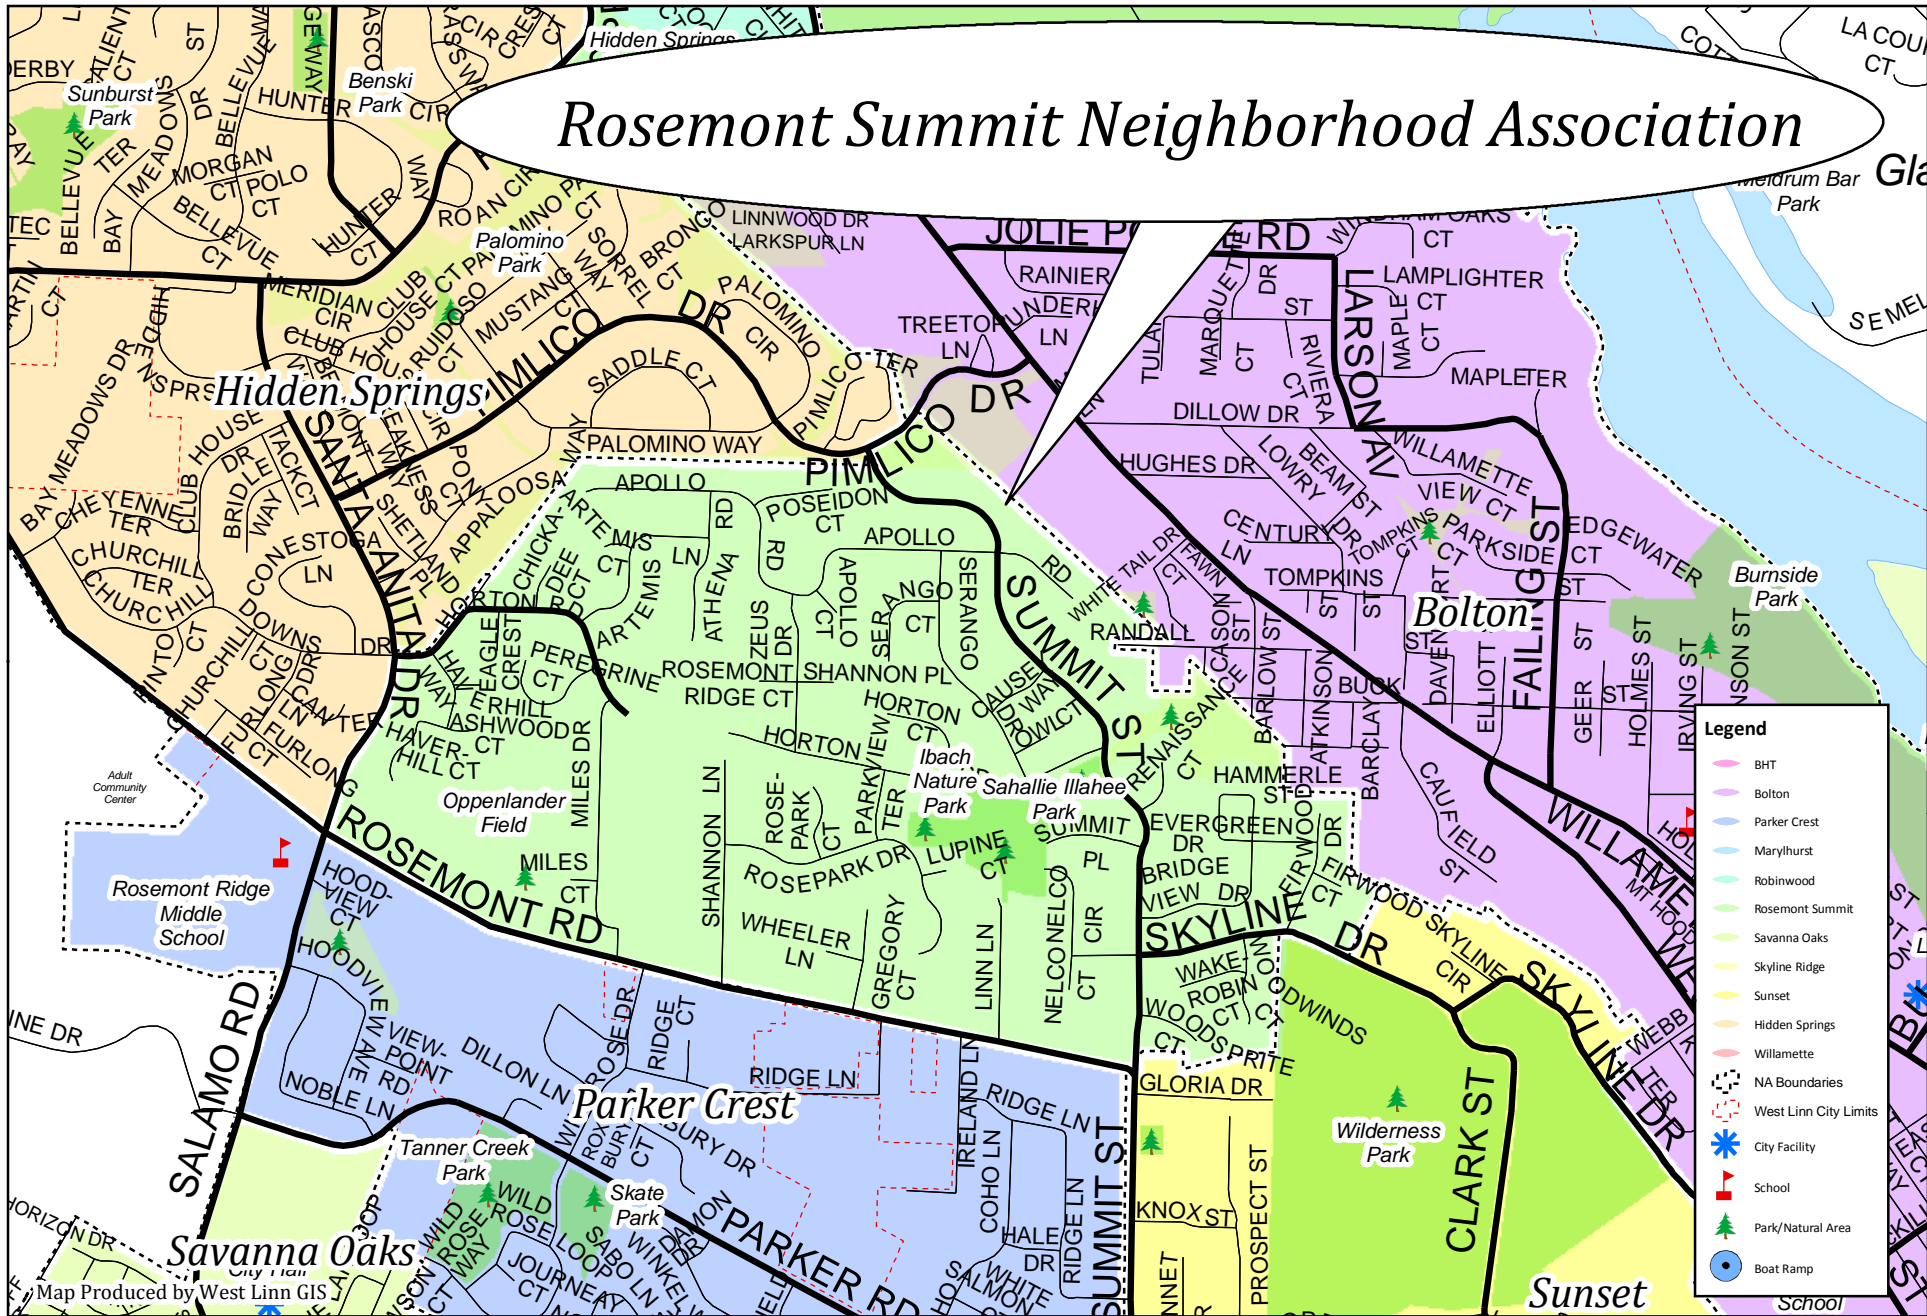

# Rosemont Summit Neighborhood Association

**Legend**

- BHT
- Bolton
- Parker Crest
- Marylhurst
- Robinwood
- Rosemont Summit
- Savanna Oaks
- Skyline Ridge
- Sunset
- Hidden Springs
- Willamette
- NA Boundaries
- West Linn City Limits
- City Facility
- School
- Park/Natural Area
- Boat Ramp