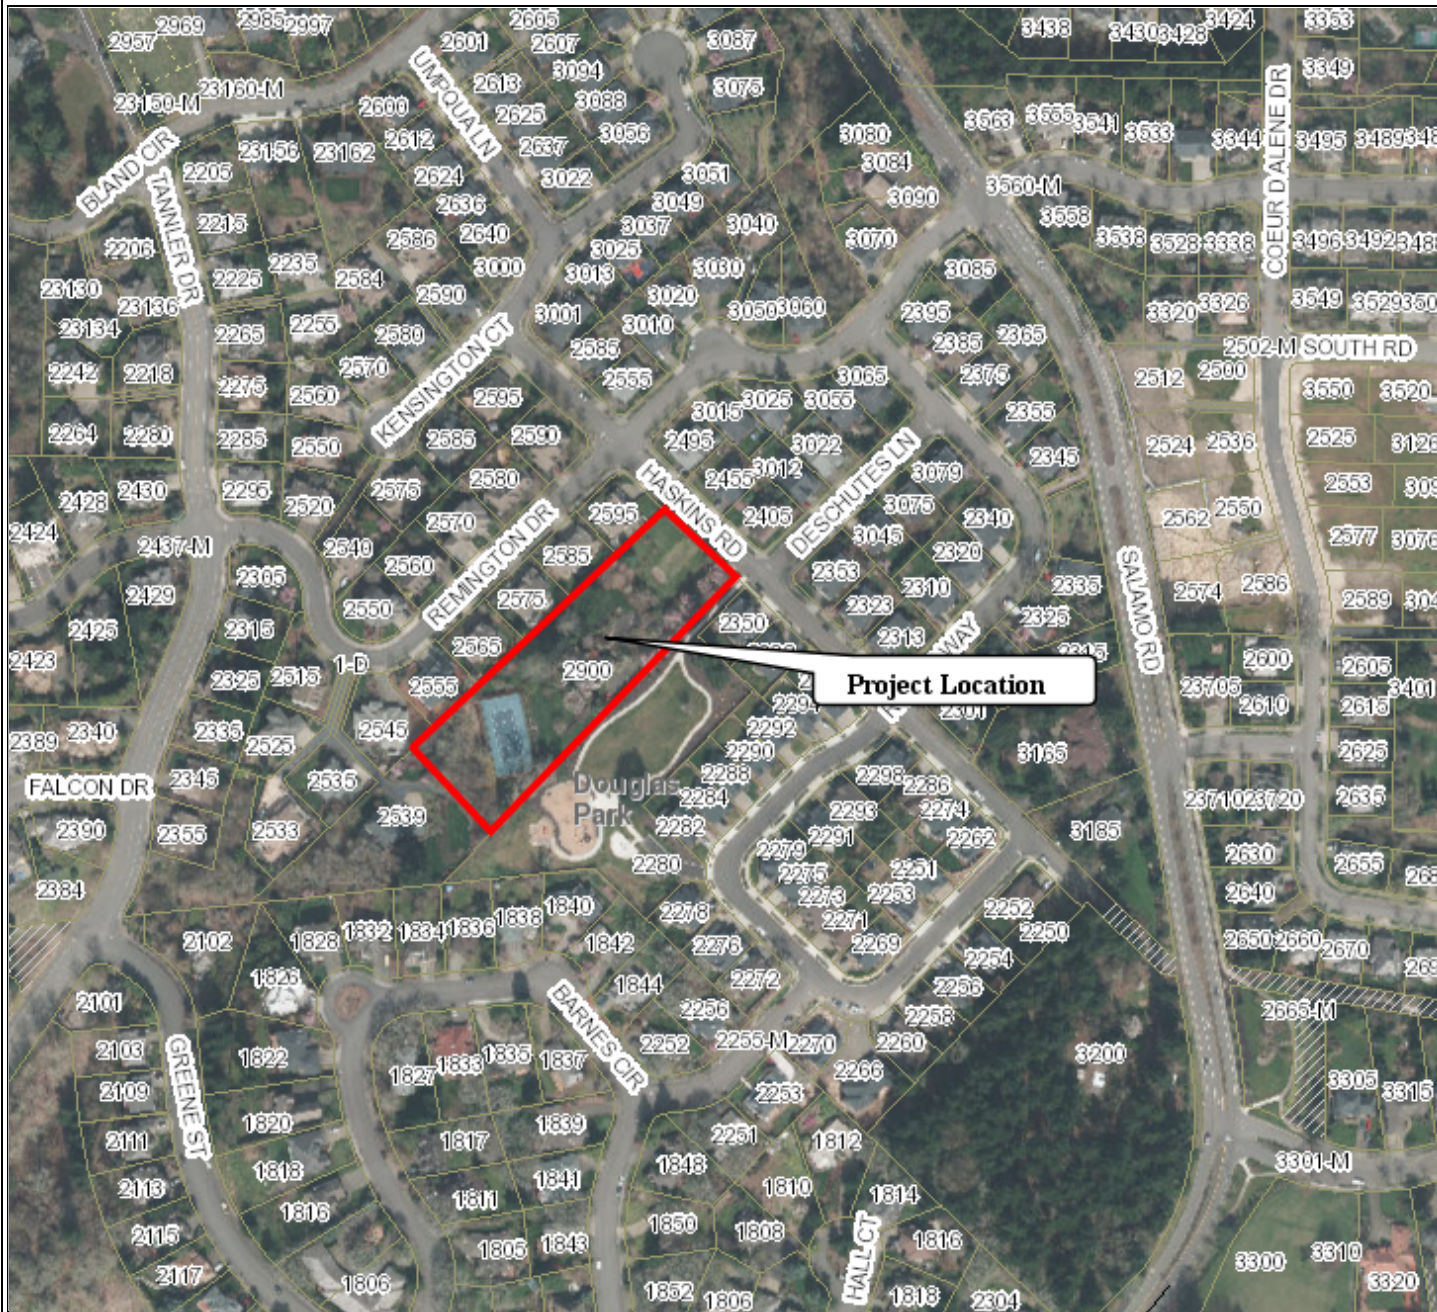

# 2900 Haskins Road

Scale 1:3,600 - 1 in = 300 ft  
Scale is based on 8-1/2 x 11 paper size

Map created by: SSHROYER  
Date Created: 15-Jul-14 01:13 PM

**WEST LINN GIS**

DISCLAIMER: This product is for informational purposes and may not have been prepared for, or be suitable for legal, engineering, or surveying purposes. Users of this information should review or consult the primary data and information sources to ascertain the usability of the information. Source: West Linn GIS (Geographic Information System) MapOptix.