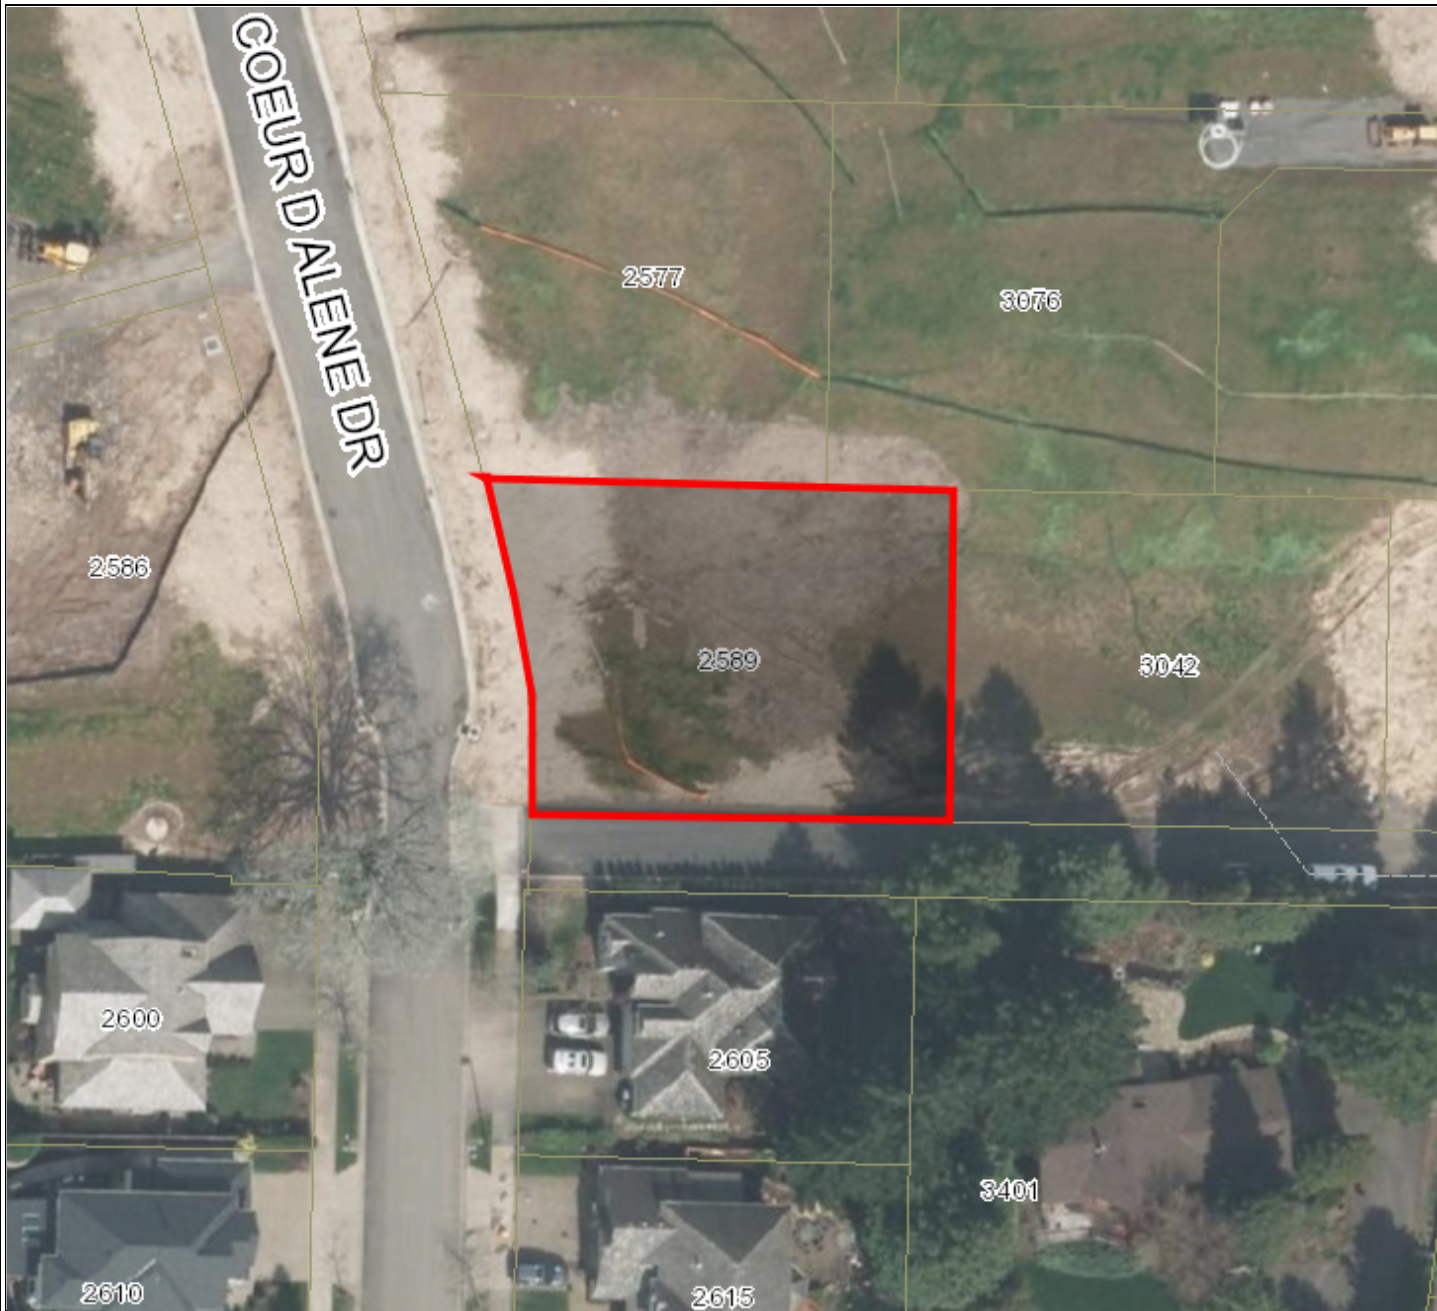

2589 Coeur D'Alene Drive

Scale 1:600 - 1 in = 50 ft
Scale is based on 8-1/2 x 11 paper size

Map created by: SSHROYER
Date Created: 22-Apr-14 10:08 AM

WEST LINN GIS

DISCLAIMER: This product is for informational purposes and may not have been prepared for, or be suitable for legal, engineering, or surveying purposes. Users of this information should review or consult the primary data and information sources to ascertain the usability of the information. Source: West Linn GIS (Geographic Information System) MapOptix.