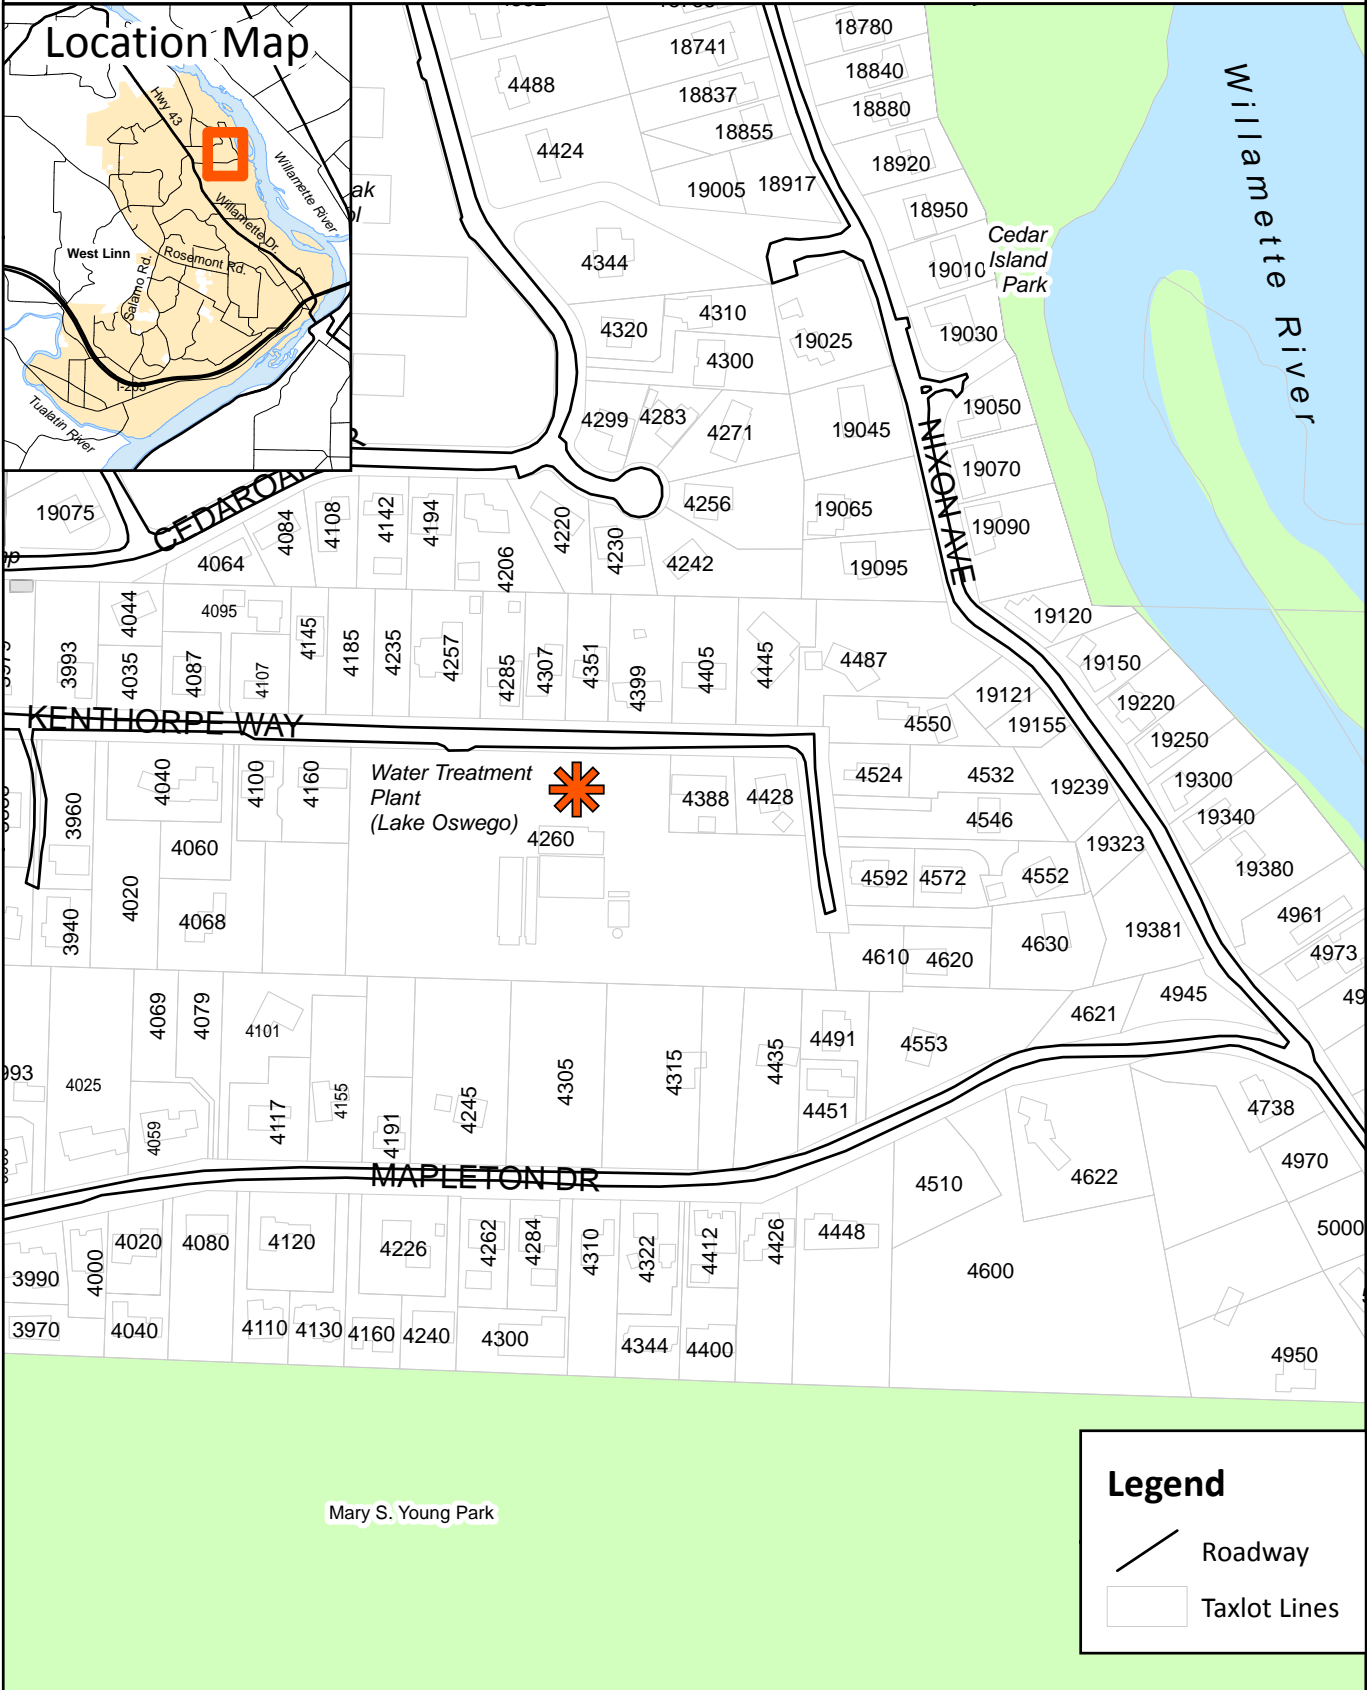

# 4260 Kenthorpe Way, Vicinity Map

**Legend**

- Roadway
- Taxlot Lines

This product is for informational purposes and may not have been prepared for, or be suitable for legal, engineering, or surveying purposes. Users of this information should review or consult the primary data and information sources to ascertain the usability of the information.

GOMAP\_LUA\_CASEMAPS.MXD / AHA / APP 1-7-09/1-22-09  
 User Name: aha  
 Map Creation Date: Apr 10, 2012