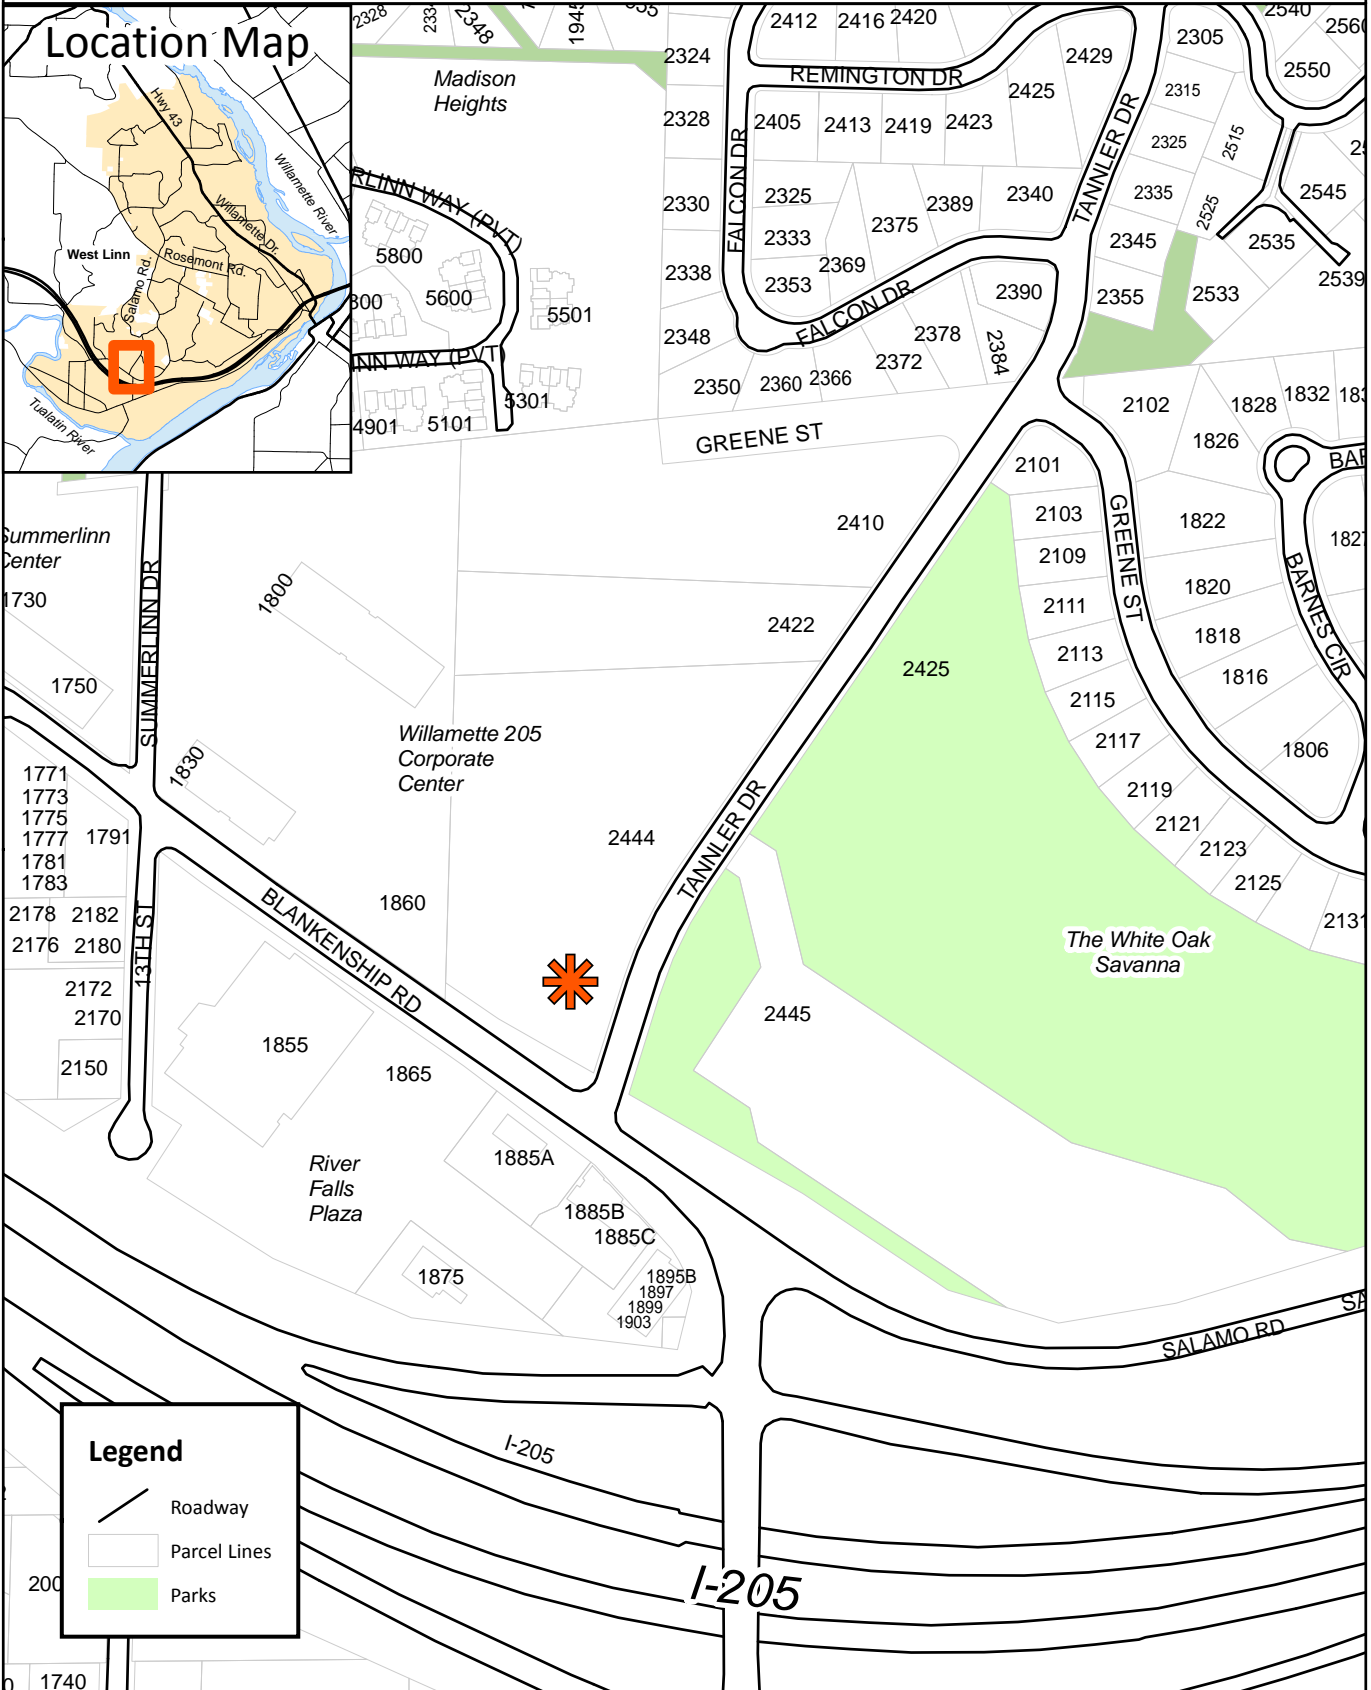

# Tannler Drive and Blankenship Road, Vicinity Map

**Legend**

- Roadway
- Parcel Lines
- Parks

This product is for informational purposes and may not have been prepared for, or be suitable for legal, engineering, or surveying purposes. Users of this information should review or consult the primary data and information sources to ascertain the usability of the information. Taxlot Base Source: Metro RLIS

GOMAP\_LUA\_CASEMAPS.MXD / AHA / APP 1-7-09/1-22-09

User Name: kaha  
Map Creation Date: Nov 17, 2010