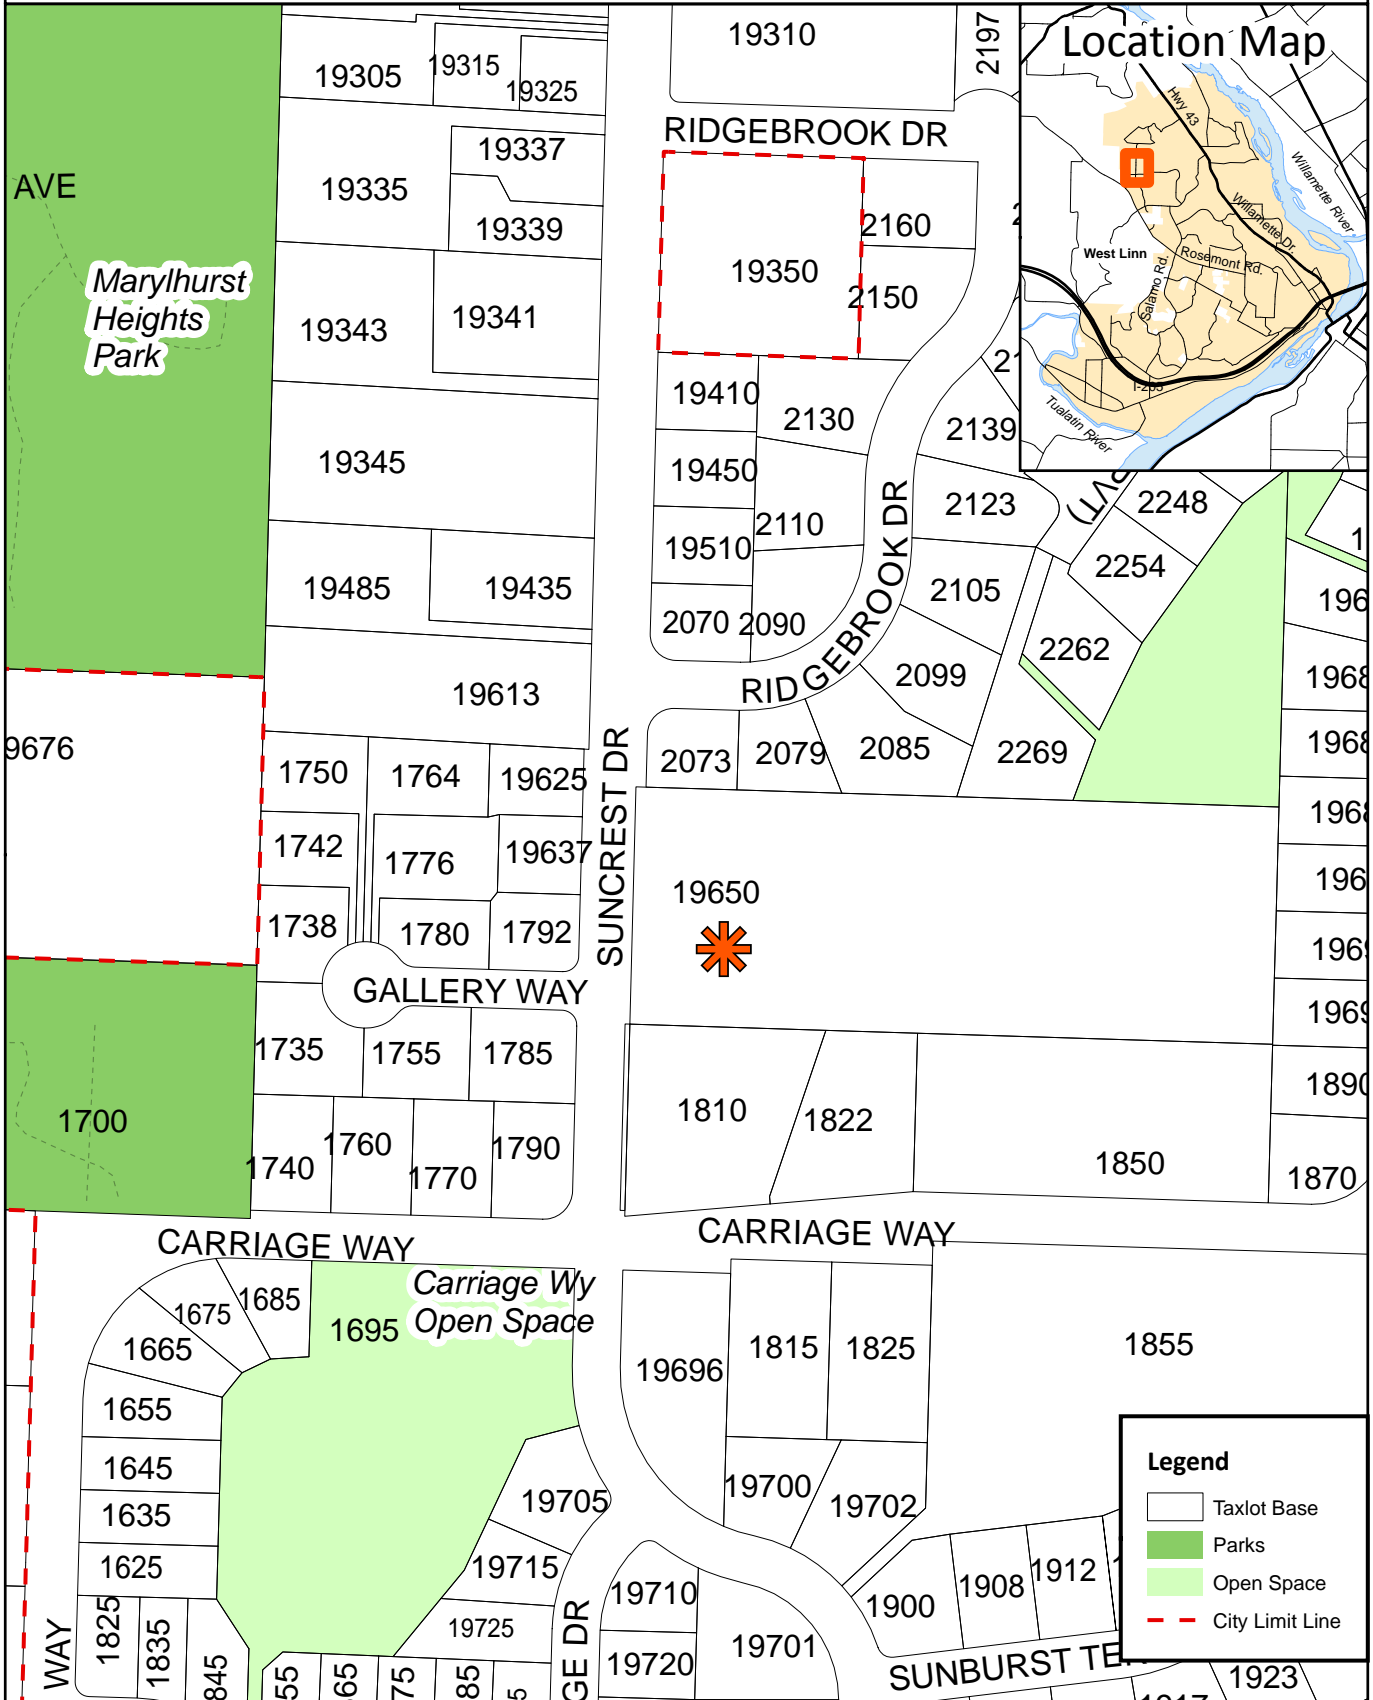

19650 Suncrest Drive, Vicinity Map

Legend

- Taxlot Base
- Parks
- Open Space
- City Limit Line

This product is for informational purposes and may not have been prepared for, or be suitable for legal, engineering, or surveying purposes. Users of this information should review or consult the primary data and information sources to ascertain the usability of the information. Taxlot Base Source: Metro RLIS

GOMAP_LUA_CASEMAPS.MXD / AHA / APP 1-7-09/1-22-09
 User Name: aha
 Map Creation Date: Feb 17, 2009