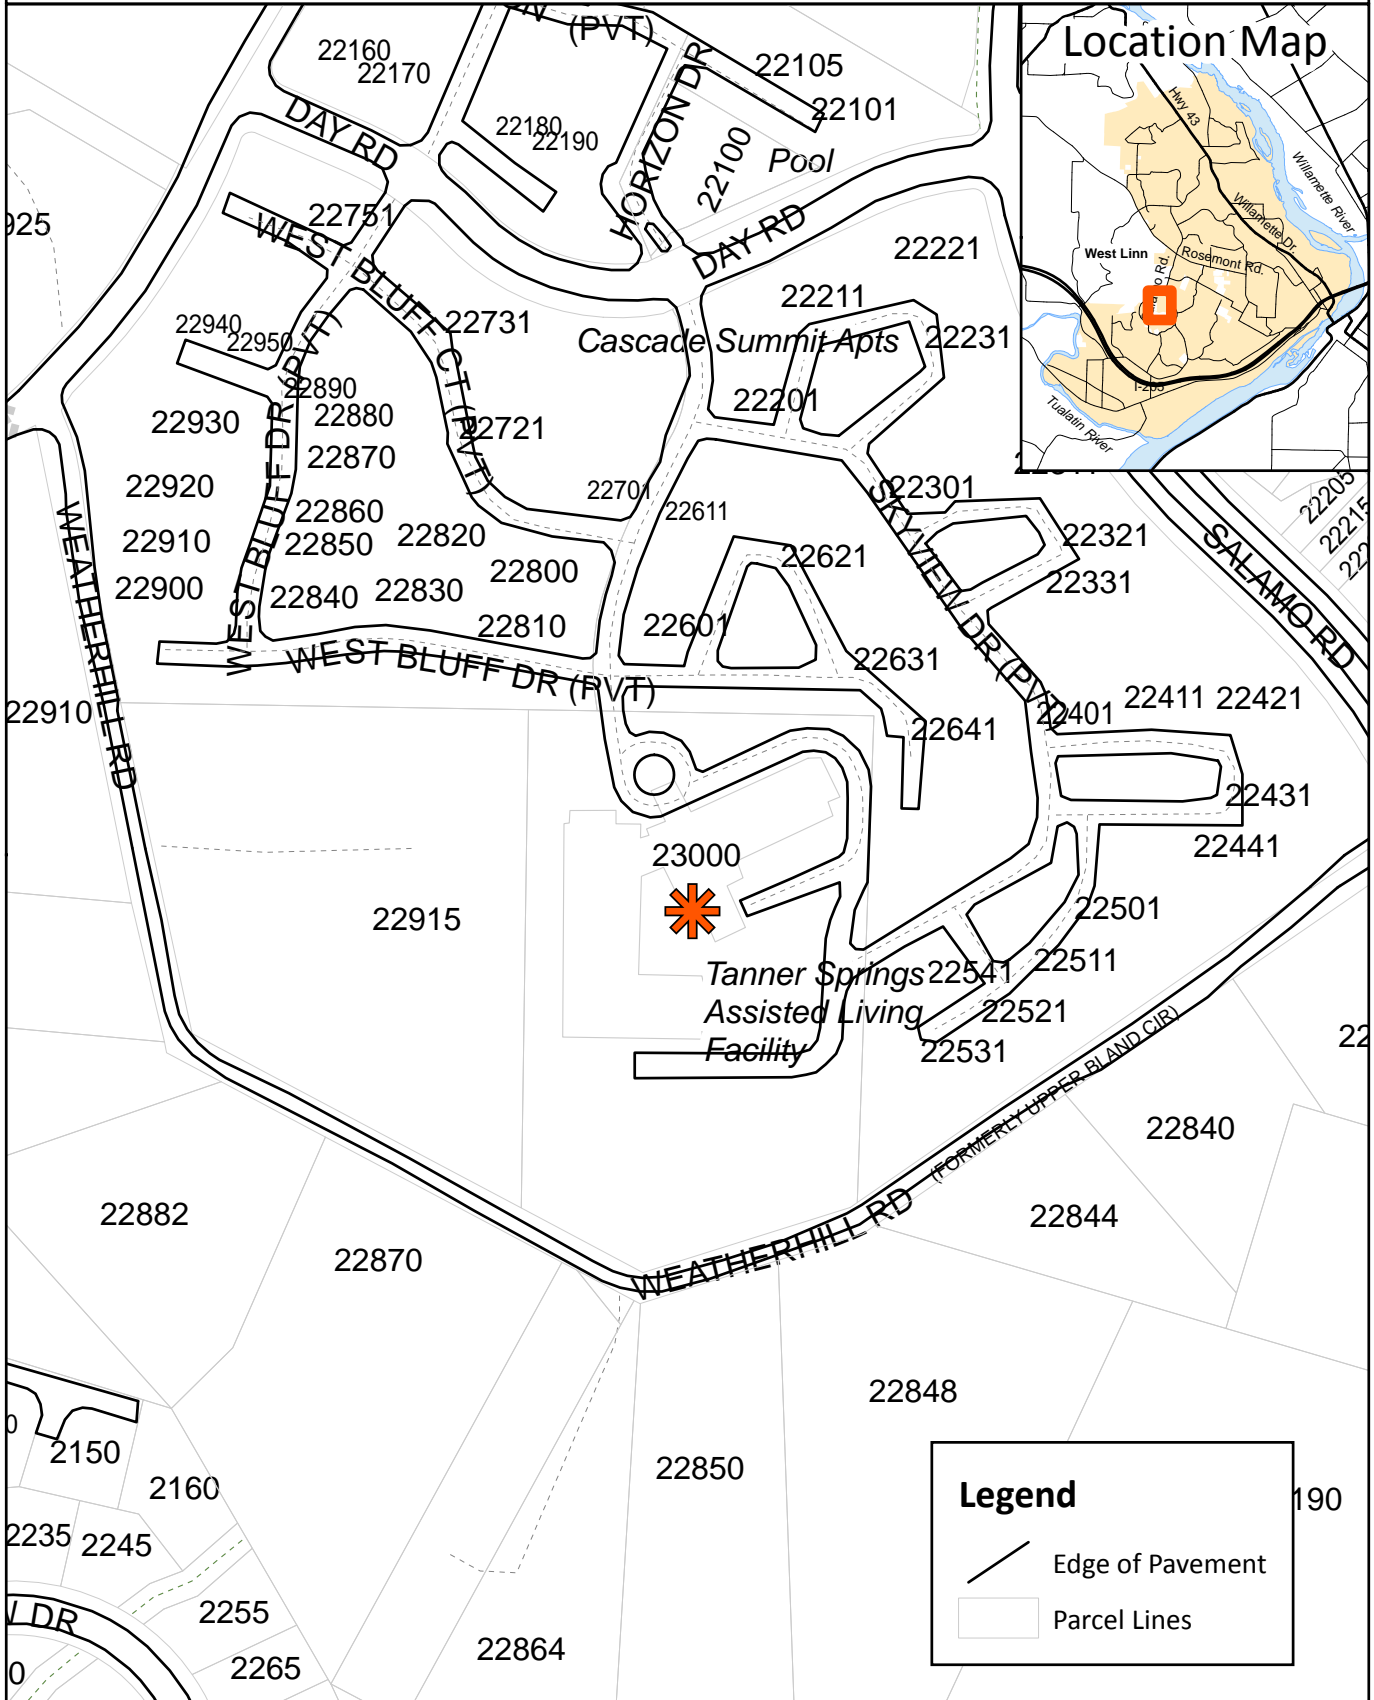

# 23000 Horizon Drive, Vicinity Map

**Legend**

- Edge of Pavement
- Parcel Lines

This product is for informational purposes and may not have been prepared for, or be suitable for legal, engineering, or surveying purposes. Users of this information should review or consult the primary data and information sources to ascertain the usability of the information. Taxlot Base Source: Metro RLIS

GOMAP\_LUA\_CASEMAPS.MXD / AHA / APP 1-7-09/1-22-09  
 User Name: aha  
 Map Creation Date: Oct 19, 2009