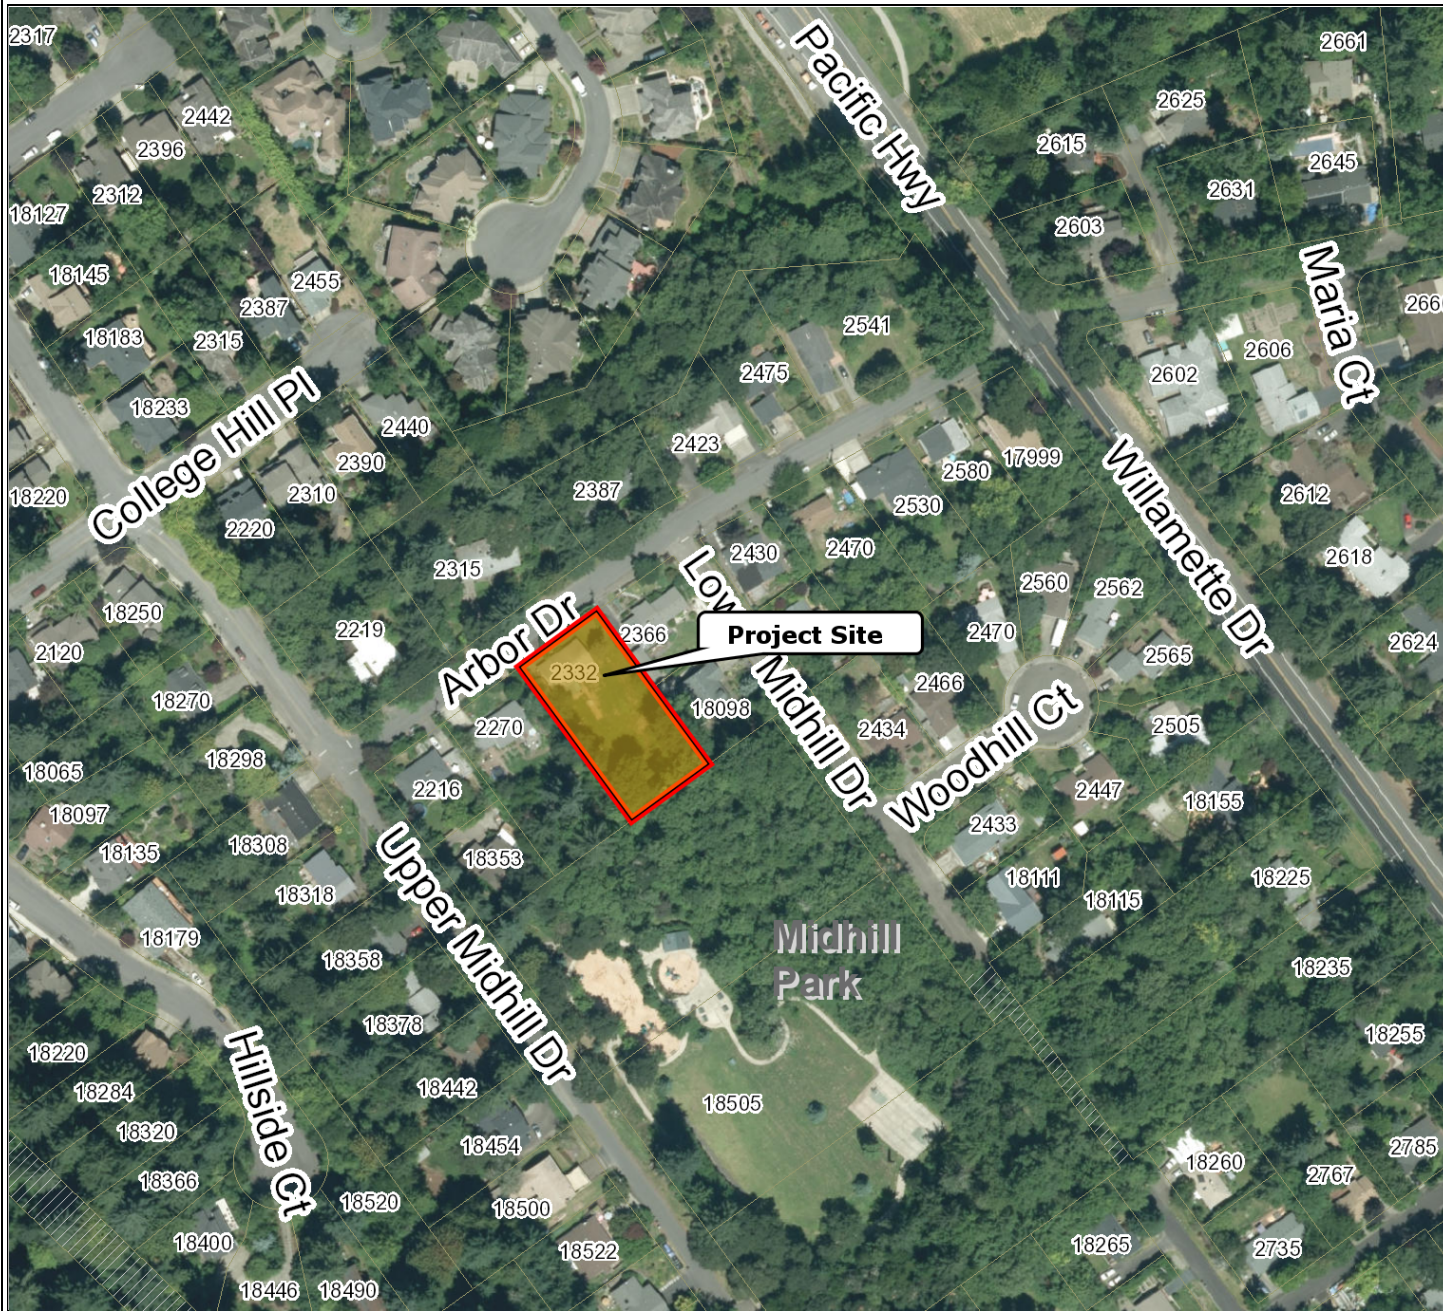

# 2332 Arbor Drive

Scale 1:2,400 - 1 in = 200 ft  
Scale is based on 8-1/2 x 11 paper size

Map created by: SSHROYER  
Date Created: 01-May-19 05:34 PM

**WEST LINN GIS**

DISCLAIMER: This product is for informational purposes and may not have been prepared for, or be suitable for legal, engineering, or surveying purposes. Users of this information should review or consult the primary data and information sources to ascertain the usability of the information. Map scale is approximate. Source: West Linn GIS (Geographic Information System) MapOptix.