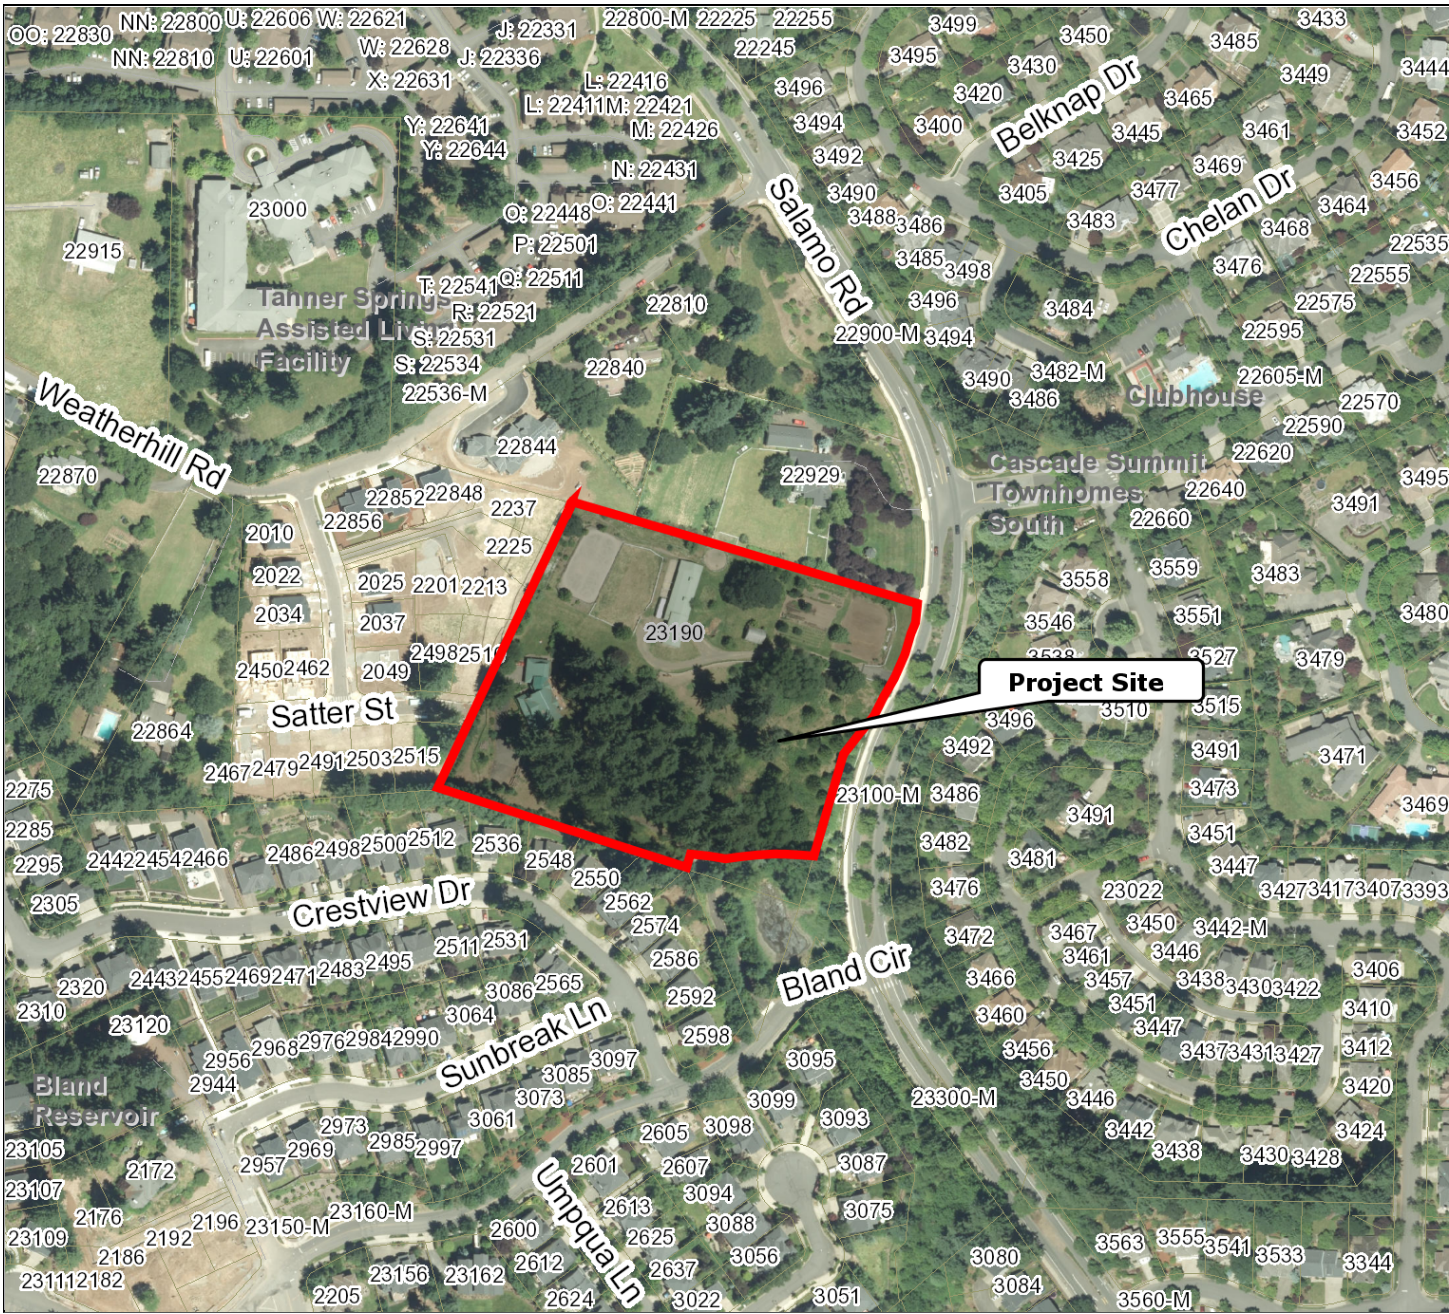

# 23190 Bland Circle

Scale 1:3,600 - 1 in = 300 ft  
Scale is based on 8-1/2 x 11 paper size

Map created by: SSHROYER  
Date Created: 04-Mar-19 12:10 PM

**WEST LINN GIS**

DISCLAIMER: This product is for informational purposes and may not have been prepared for, or be suitable for legal, engineering, or surveying purposes. Users of this information should review or consult the primary data and information sources to ascertain the usability of the information. Map scale is approximate. Source: West Linn GIS (Geographic Information System) MapOptix.