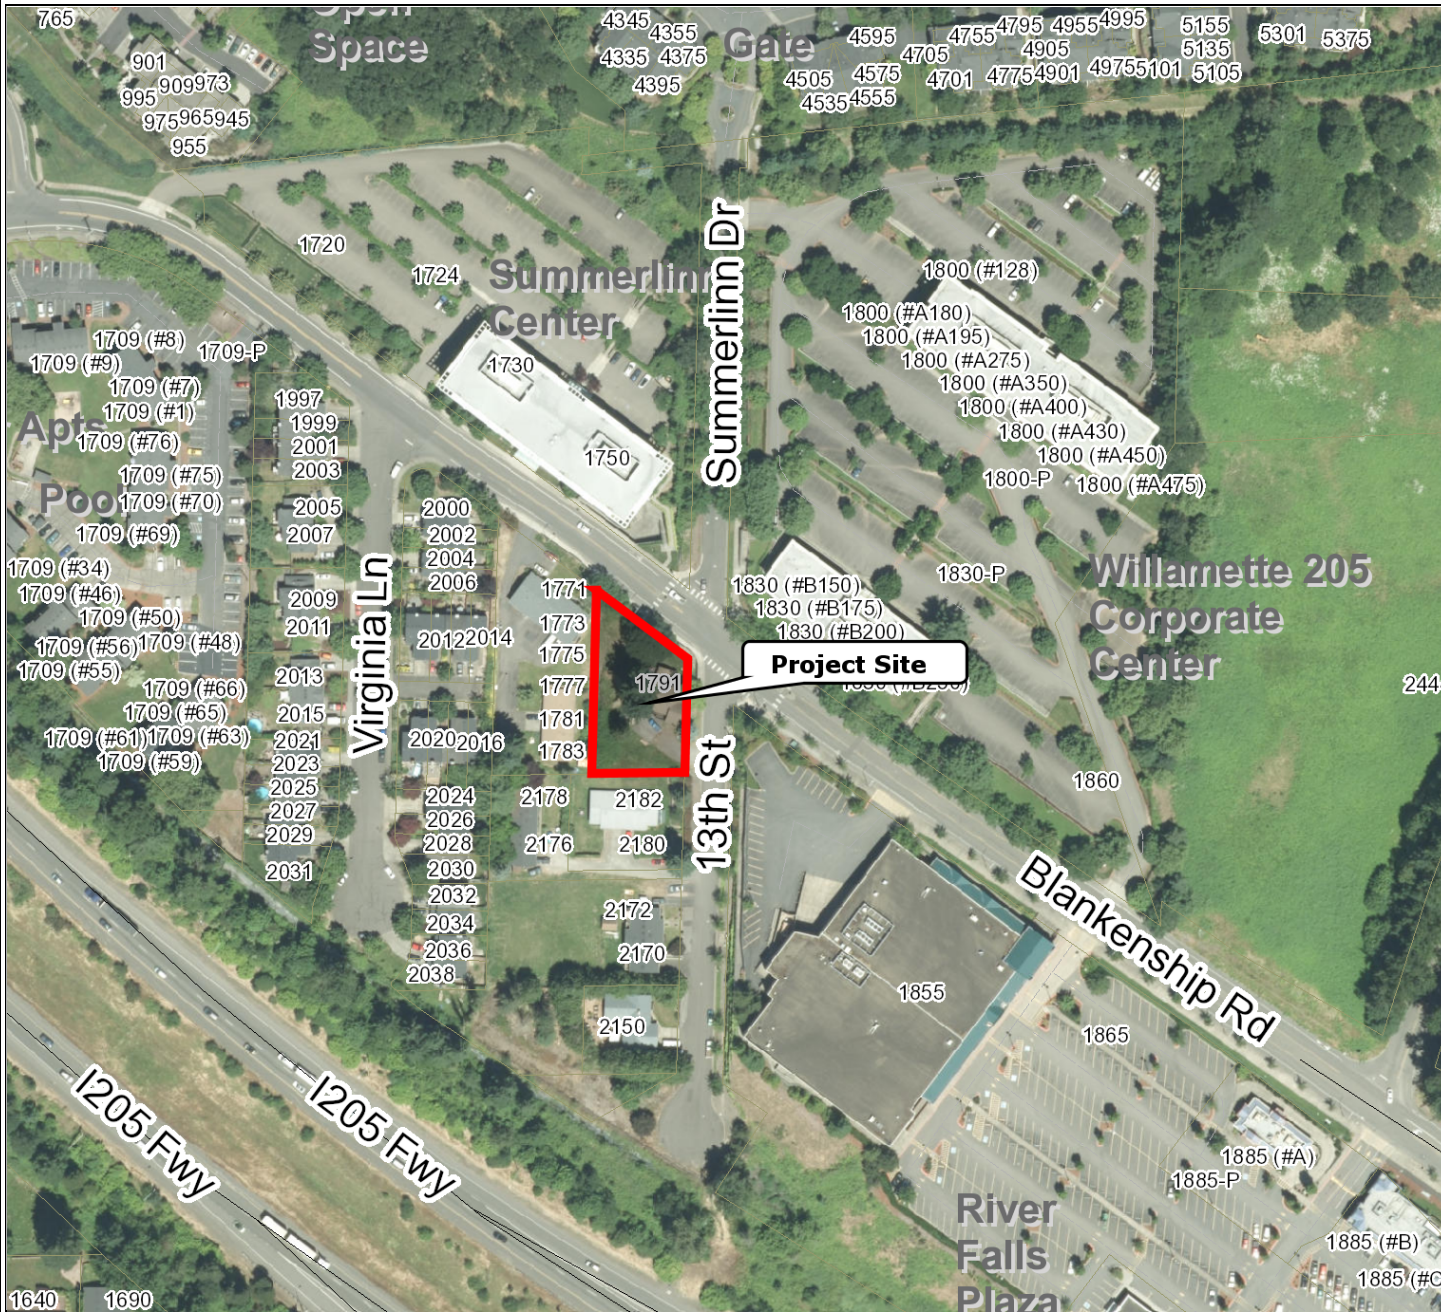

# 1791 Blankenship Road

Scale 1:2,400 - 1 in = 200 ft  
Scale is based on 8-1/2 x 11 paper size

Map created by: SSHROYER  
Date Created: 22-Oct-18 04:19 PM

**WEST LINN GIS**

DISCLAIMER: This product is for informational purposes and may not have been prepared for, or be suitable for legal, engineering, or surveying purposes. Users of this information should review or consult the primary data and information sources to ascertain the usability of the information. Map scale is approximate. Source: West Linn GIS (Geographic Information System) MapOptix.