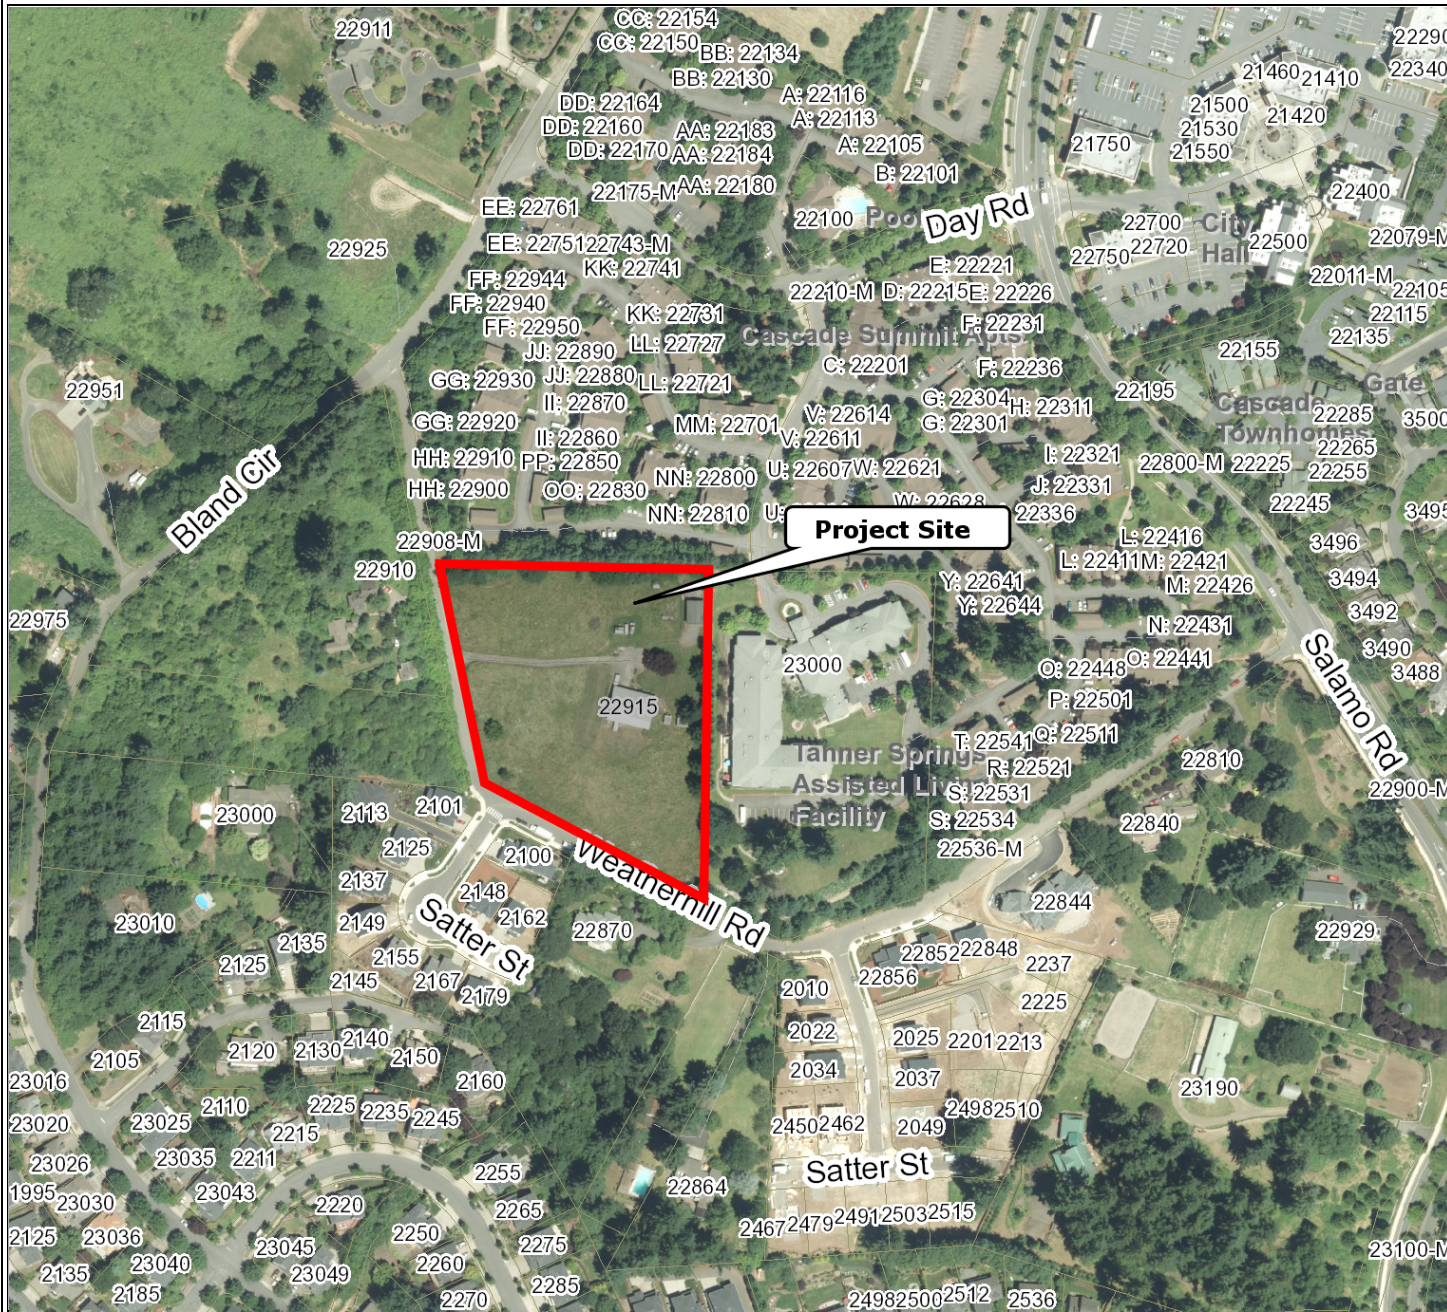

22915 Weatherhill Road

Scale 1:3,600 - 1 in = 300 ft
Scale is based on 8-1/2 x 11 paper size

Map created by: SSHROYER
Date Created: 08-Oct-18 03:18 PM

WEST LINN GIS

DISCLAIMER: This product is for informational purposes and may not have been prepared for, or be suitable for legal, engineering, or surveying purposes. Users of this information should review or consult the primary data and information sources to ascertain the usability of the information. Map scale is approximate. Source: West Linn GIS (Geographic Information System) MapOptix.