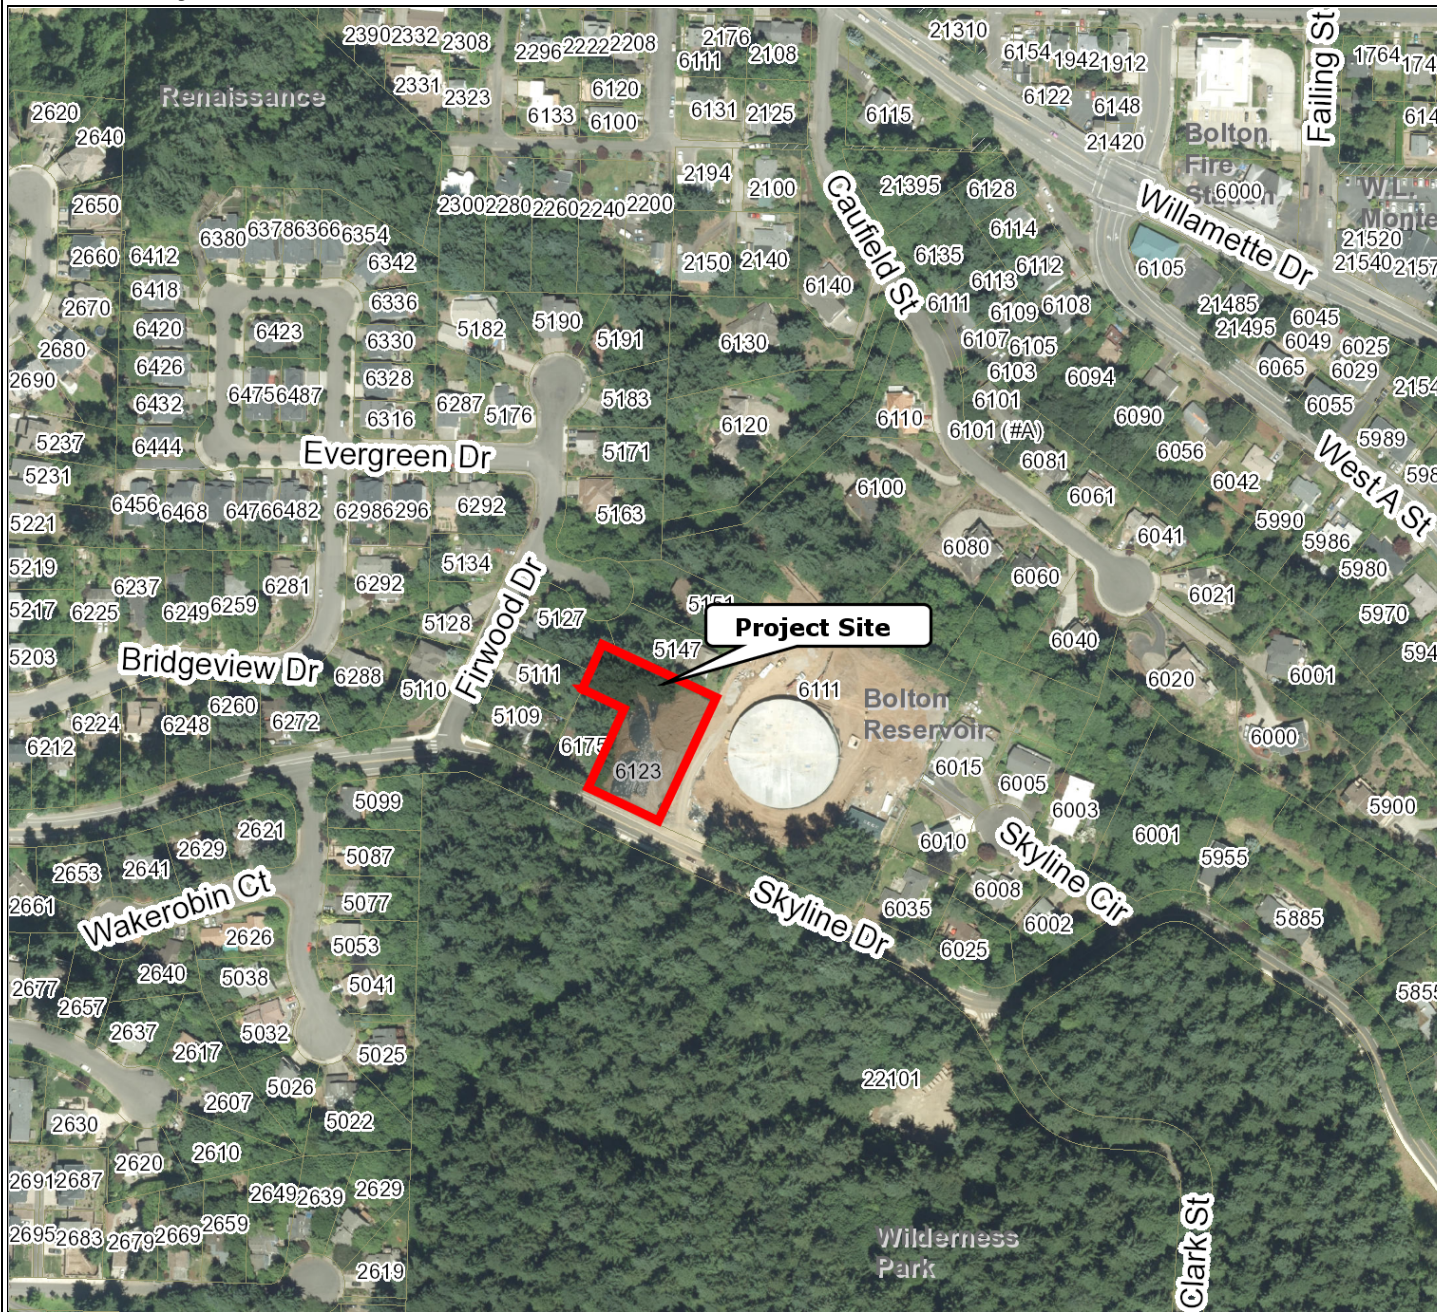

6123 Skyline Drive

Scale 1:3,600 - 1 in = 300 ft
Scale is based on 8-1/2 x 11 paper size

Map created by: SSHROYER
Date Created: 02-Oct-18 01:14 PM

WEST LINN GIS

DISCLAIMER: This product is for informational purposes and may not have been prepared for, or be suitable for legal, engineering, or surveying purposes. Users of this information should review or consult the primary data and information sources to ascertain the usability of the information. Map scale is approximate. Source: West Linn GIS (Geographic Information System) MapOptix.