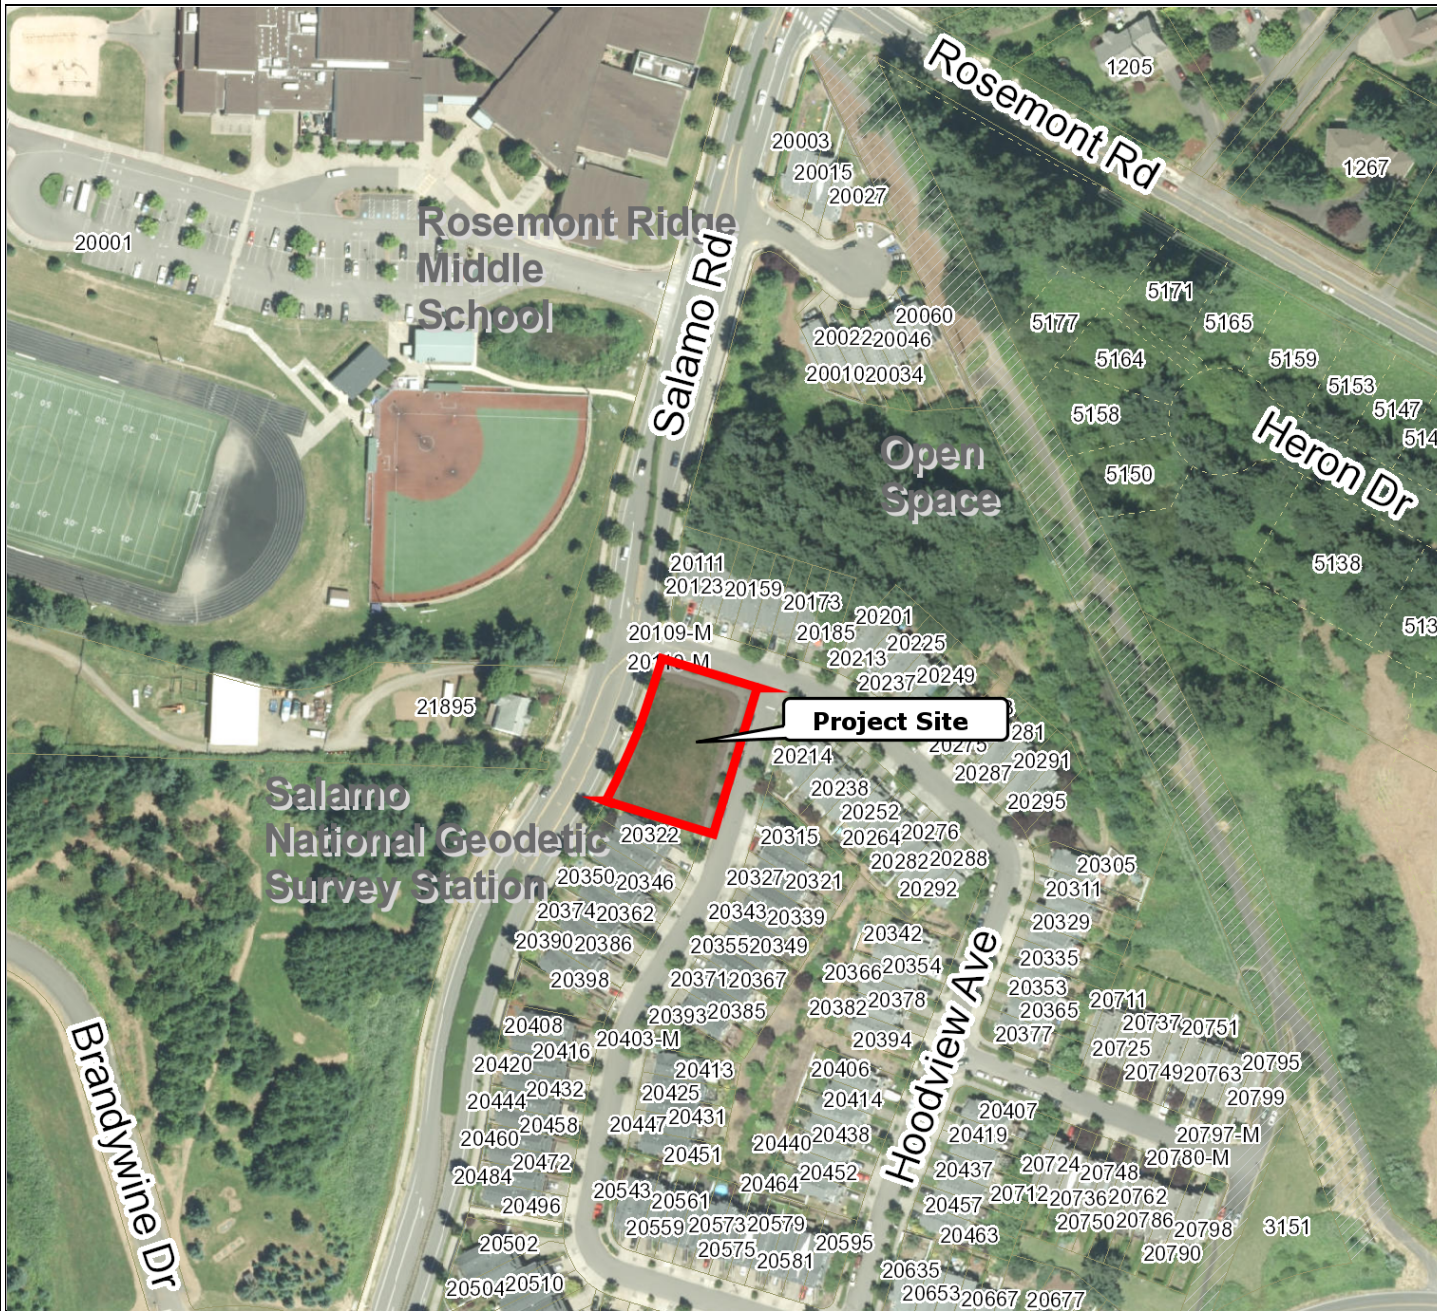

0 Noble Lane

Scale 1:2,400 - 1 in = 200 ft
Scale is based on 8-1/2 x 11 paper size

Map created by: SSHROYER
Date Created: 02-Aug-18 04:08 PM

WEST LINN GIS

DISCLAIMER: This product is for informational purposes and may not have been prepared for, or be suitable for legal, engineering, or surveying purposes. Users of this information should review or consult the primary data and information sources to ascertain the usability of the information. Map scale is approximate. Source: West Linn GIS (Geographic Information System) MapOptix.