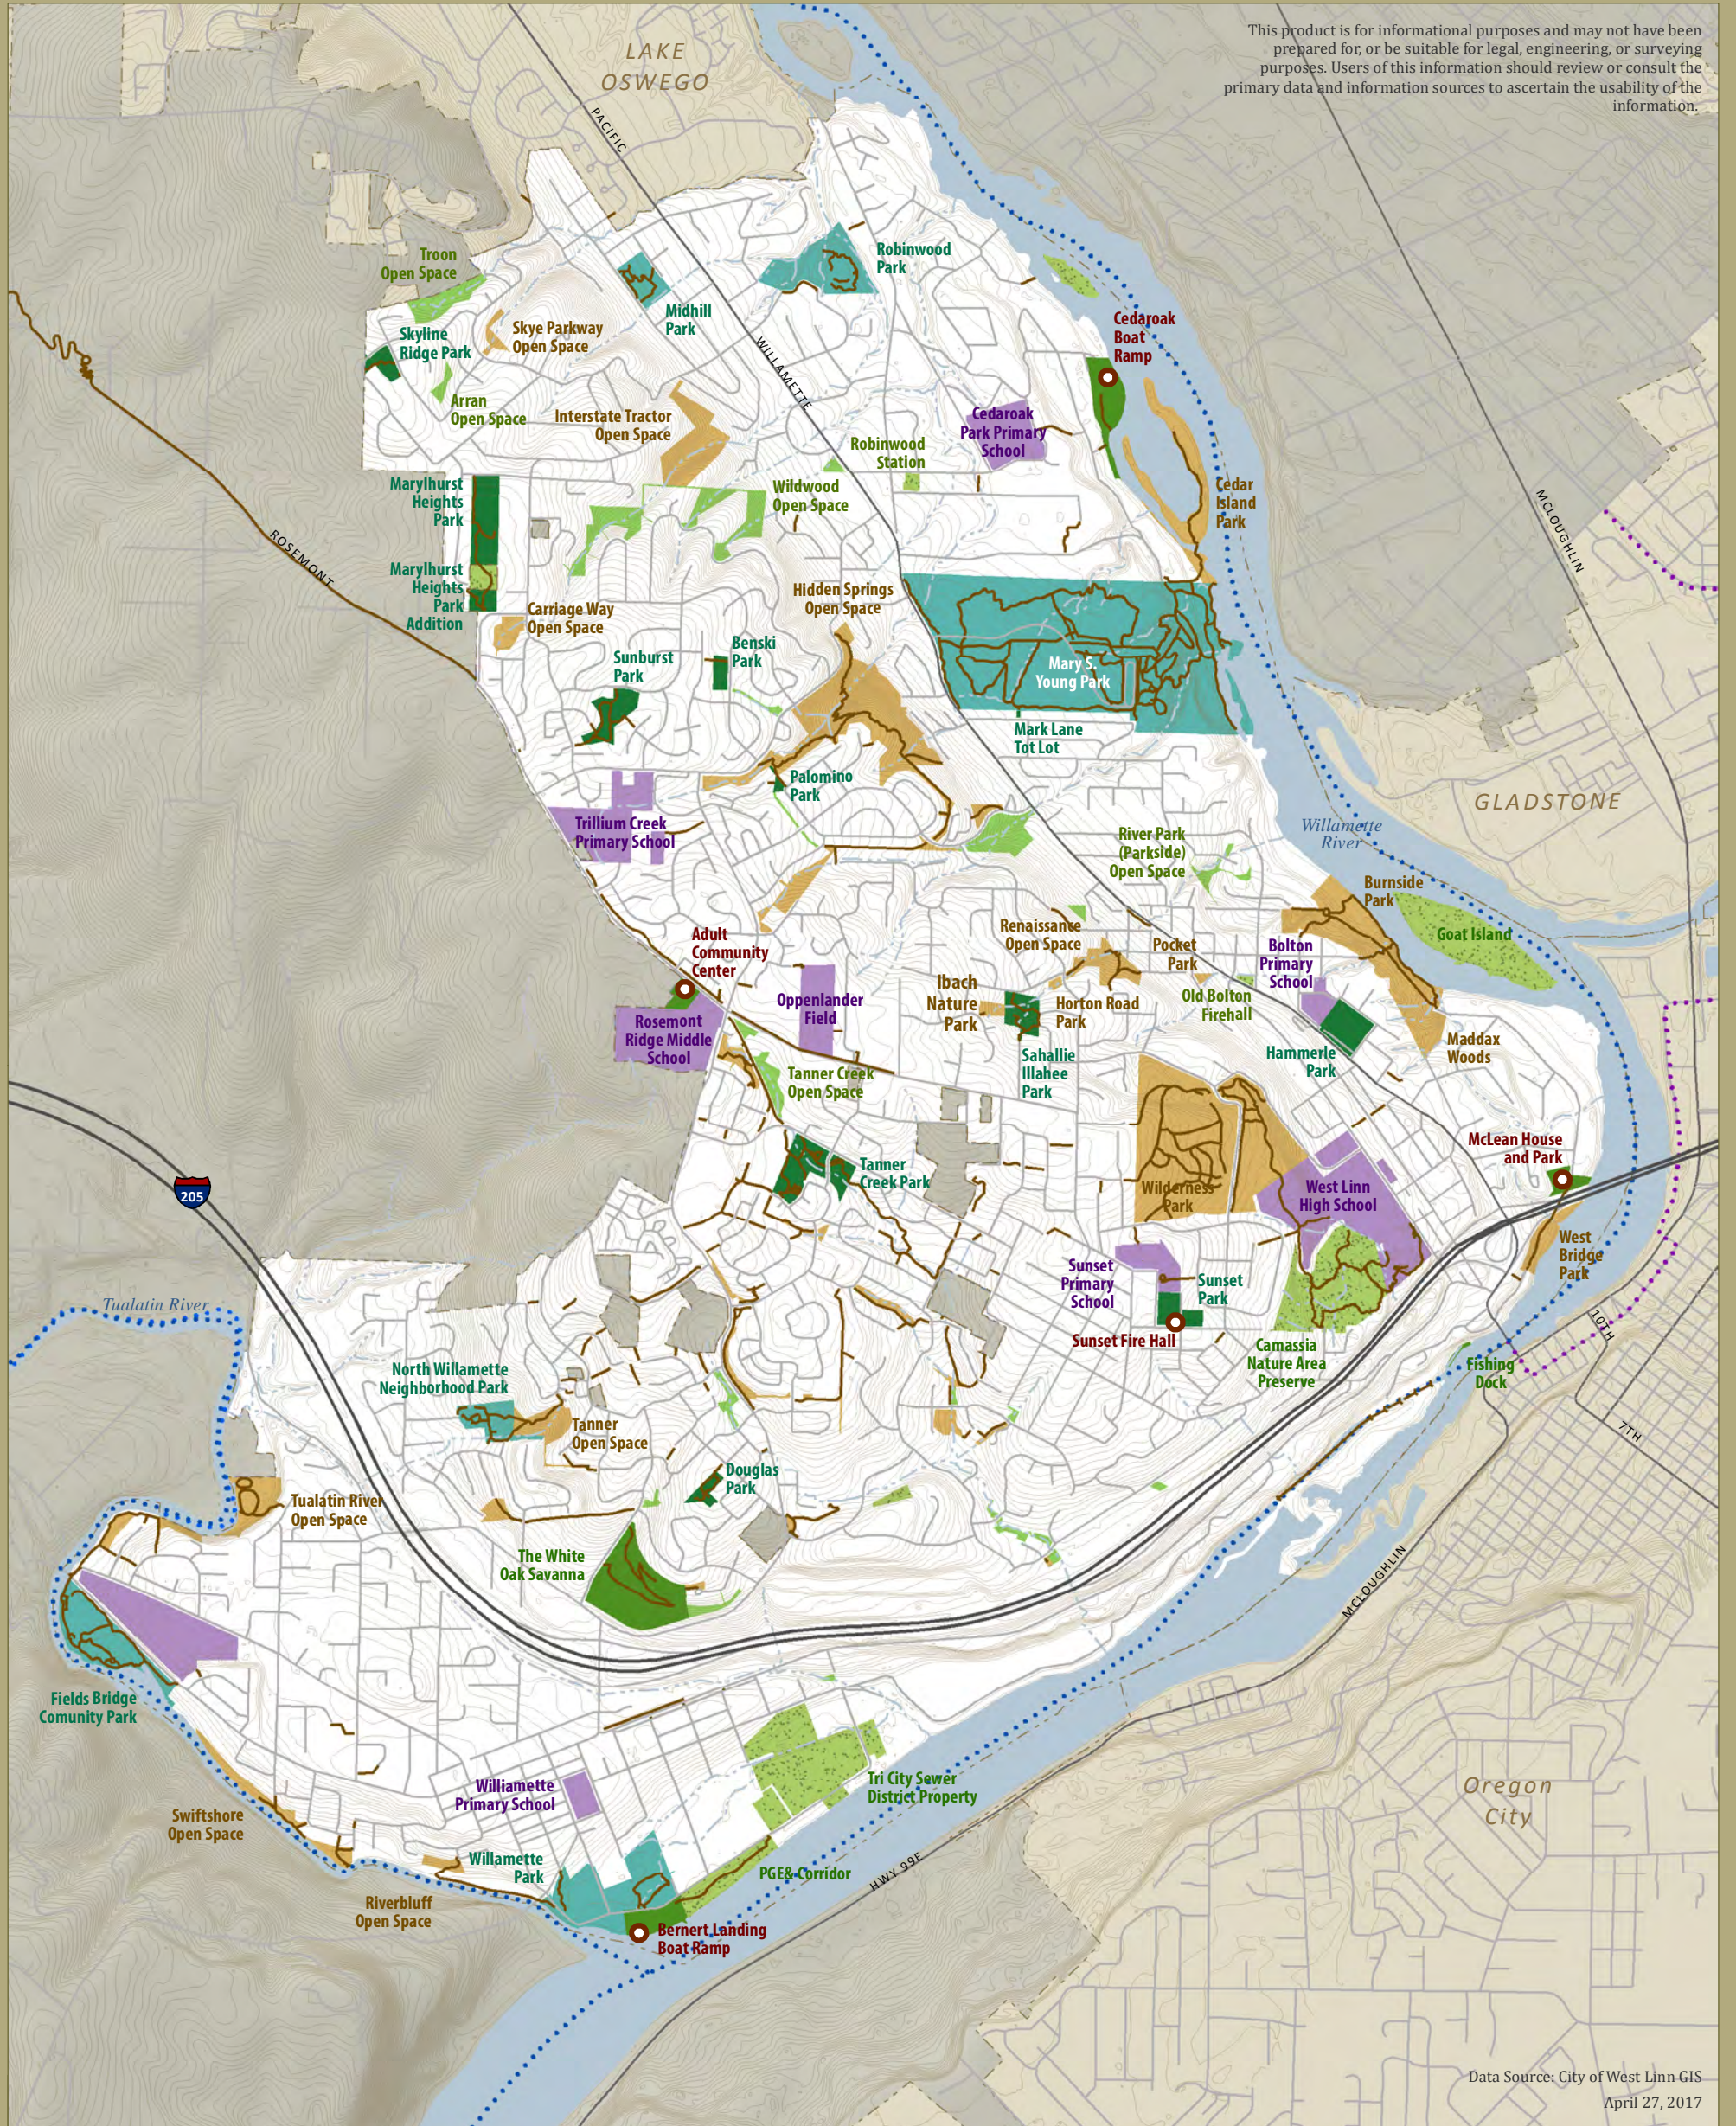

This product is for informational purposes and may not have been prepared for, or be suitable for, legal, engineering, or surveying purposes. Users of this information should review or consult the primary data and information sources to ascertain the usability of the information.

Data Source: City of West Linn GIS
April 27, 2017

City Parks & Open Space

- Active-Oriented Park
- Special Use Parks
- Multi-Use Parks
- Passive-Oriented Parks
- Natural Resource Areas

Other Resources

- School Facilities
- Other Resources

Community Facilities

- Facilities

Existing Trails

- Trails
- Water Trail
- Existing Regional Trail

Base Map Features

- City Limits
- Other City
- Unincorporated Clackmas County
- Water Feature
- Highway
- Street