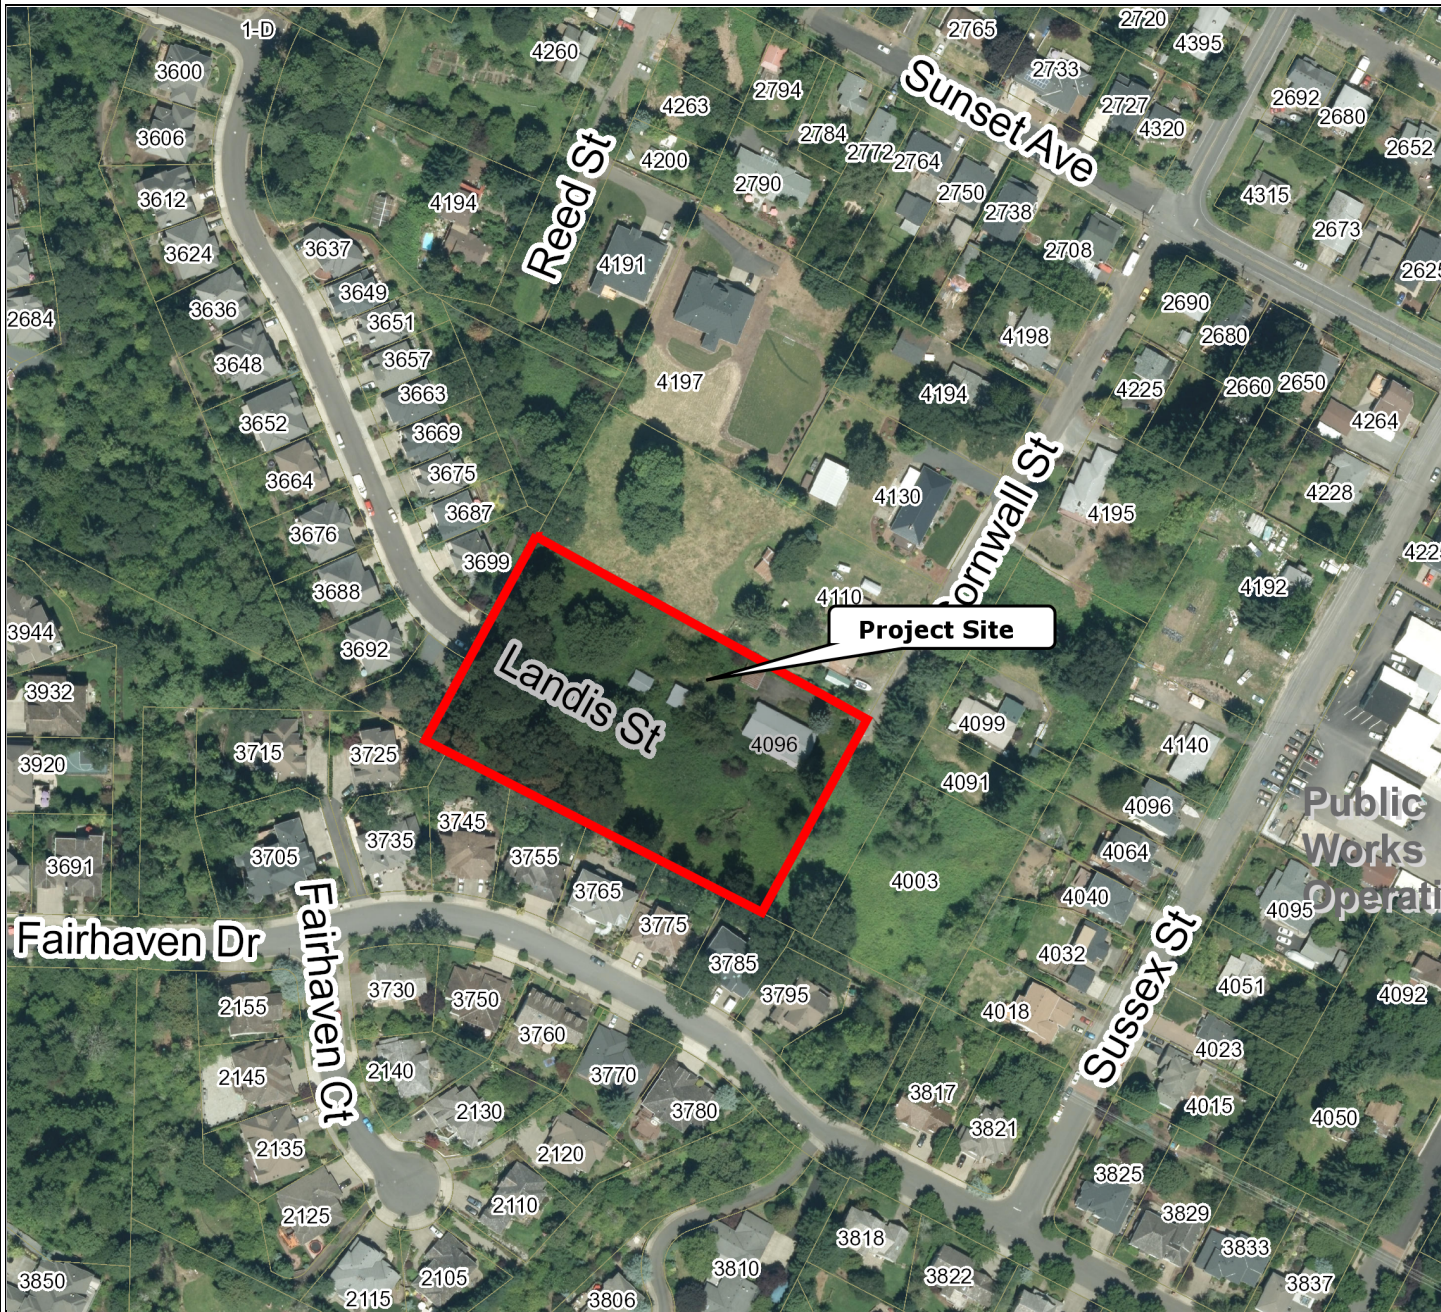

# 4096 Cornwall Street

Scale 1:2,400 - 1 in = 200 ft  
Scale is based on 8-1/2 x 11 paper size

Map created by: SSHROYER  
Date Created: 08-Nov-17 04:55 PM

**WEST LINN GIS**

DISCLAIMER: This product is for informational purposes and may not have been prepared for, or be suitable for legal, engineering, or surveying purposes. Users of this information should review or consult the primary data and information sources to ascertain the usability of the information. Map scale is approximate. Source: West Linn GIS (Geographic Information System) MapOptix.