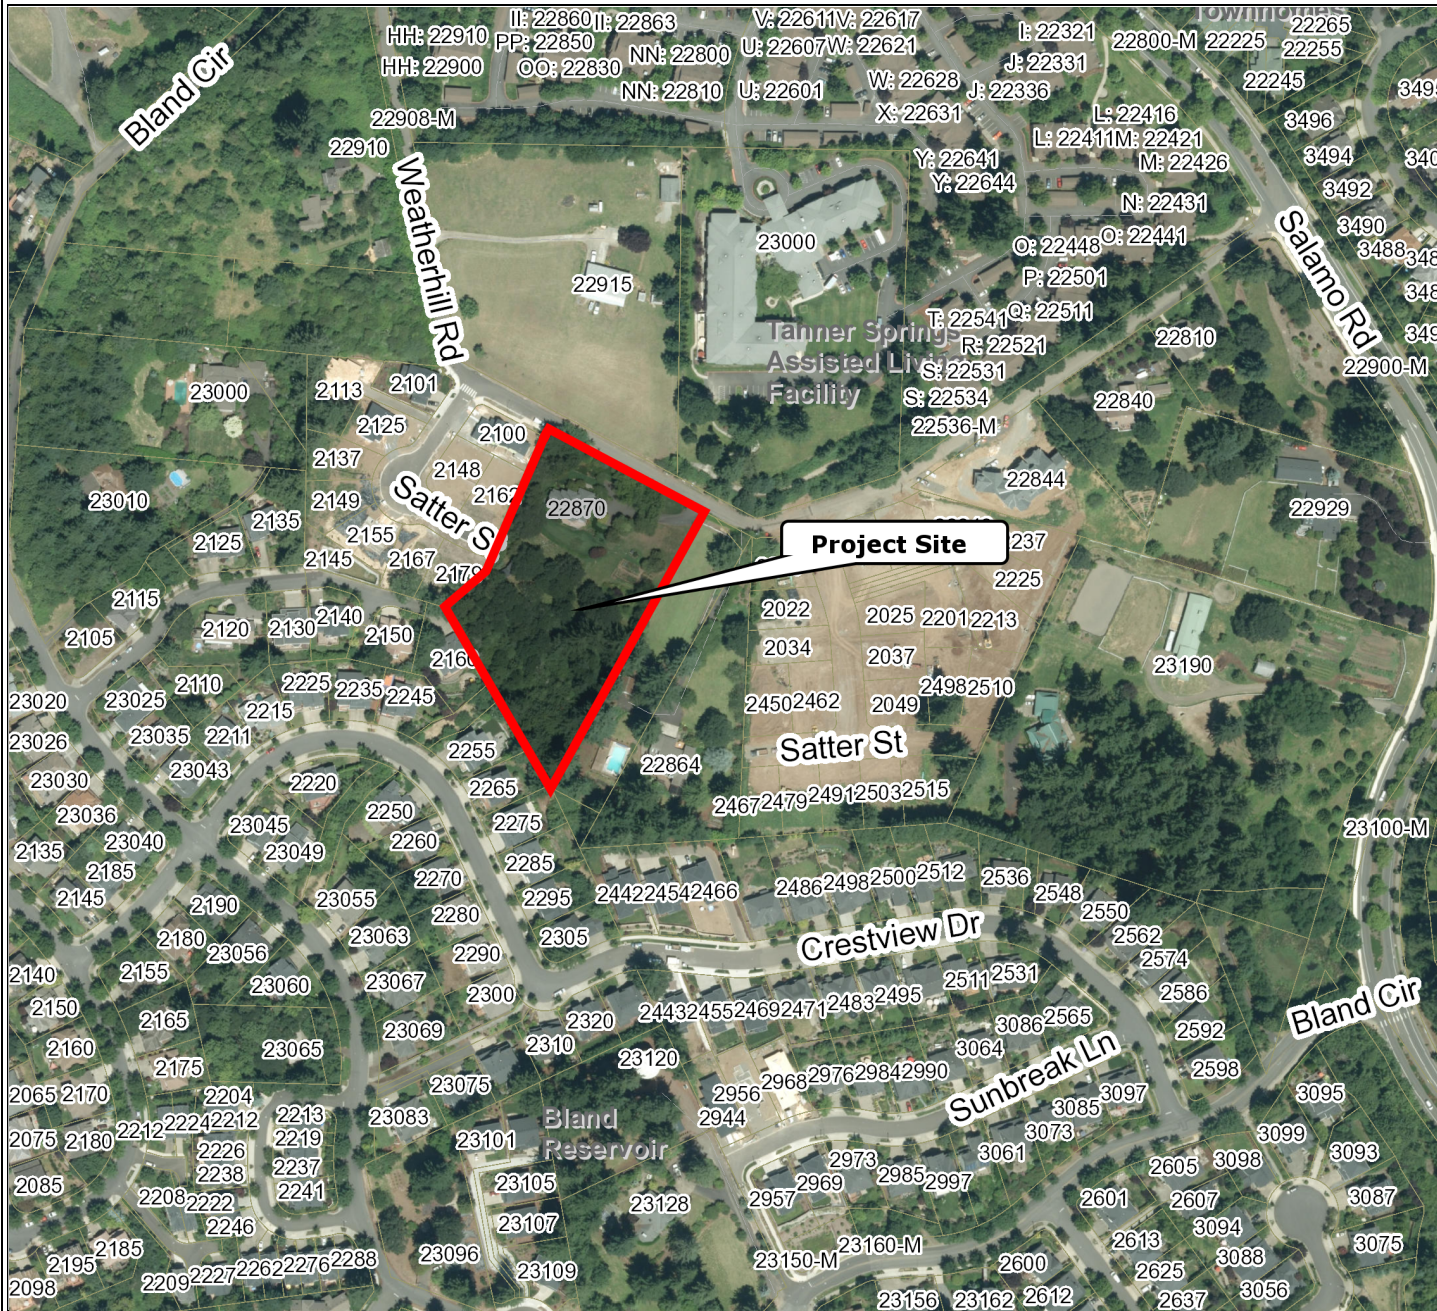

# 22870 Weatherhill Road

Scale 1:3,600 - 1 in = 300 ft  
Scale is based on 8-1/2 x 11 paper size

Map created by: SSHROYER  
Date Created: 01-Feb-18 09:38 AM

**WEST LINN GIS**

DISCLAIMER: This product is for informational purposes and may not have been prepared for, or be suitable for legal, engineering, or surveying purposes. Users of this information should review or consult the primary data and information sources to ascertain the usability of the information. Map scale is approximate. Source: West Linn GIS (Geographic Information System) MapOptix.