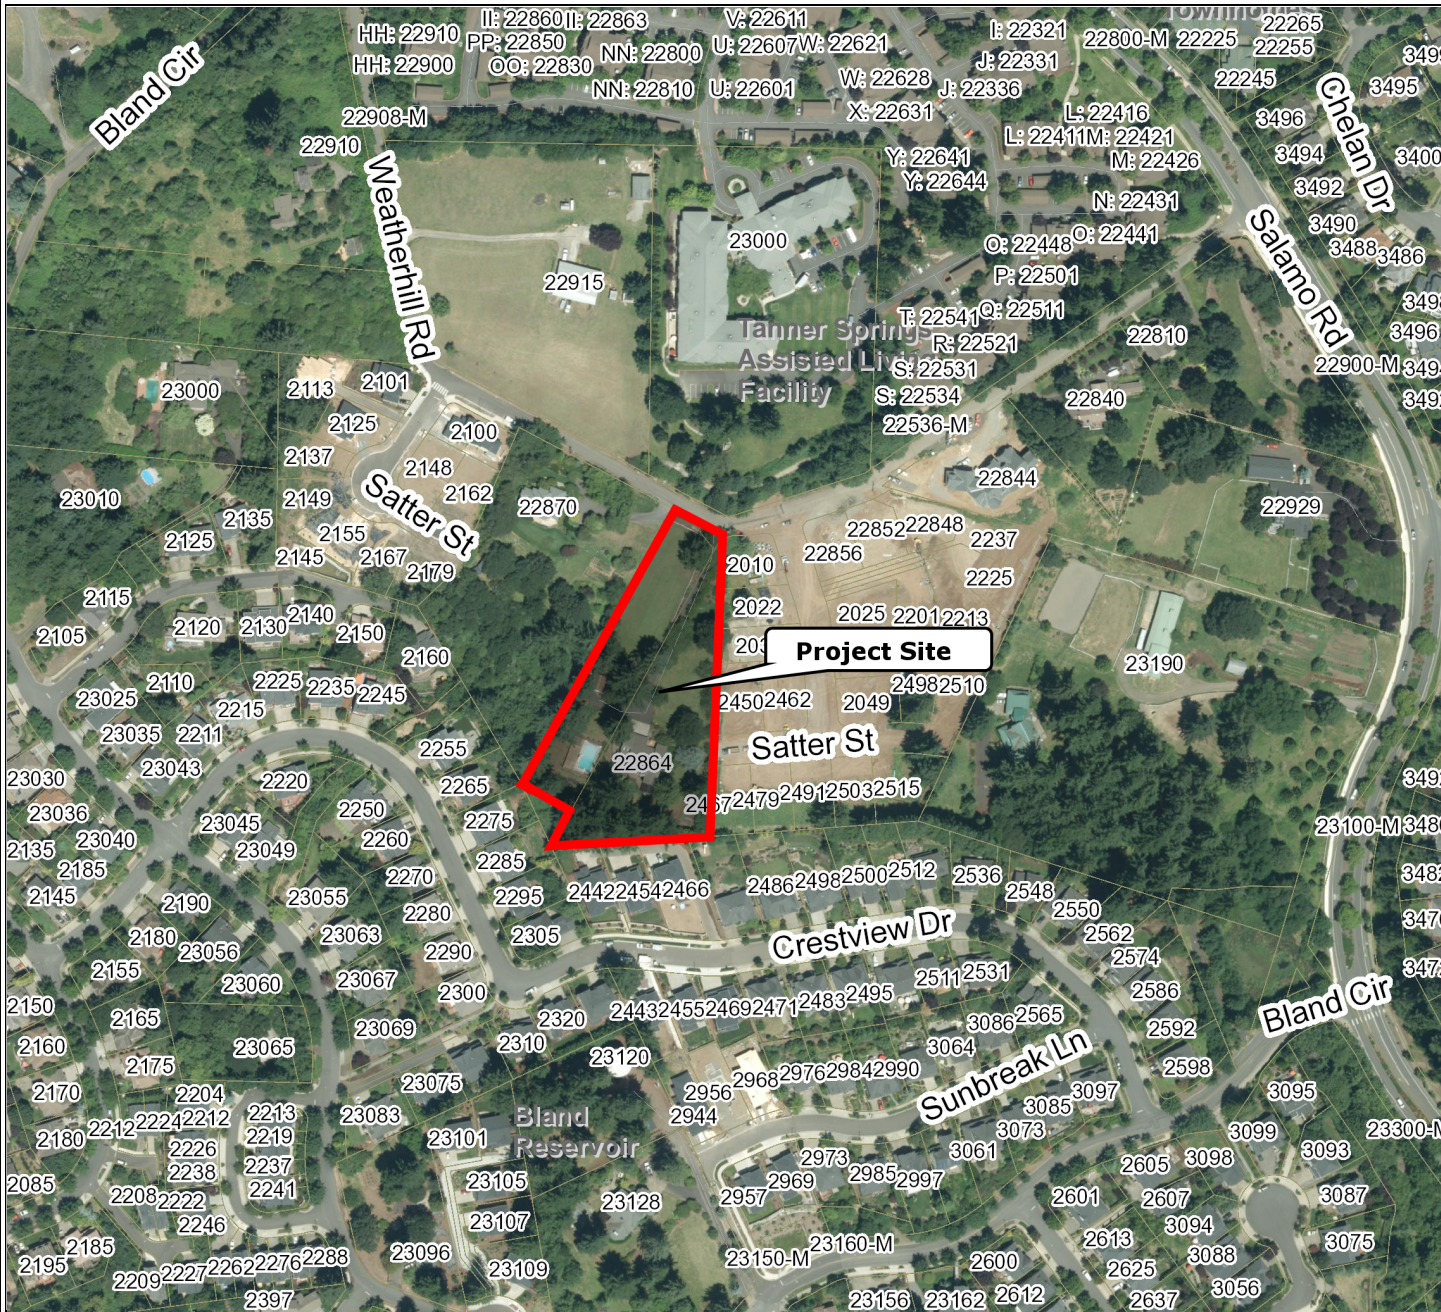

22864 Weatherhill Road

Scale 1:3,600 - 1 in = 300 ft
Scale is based on 8-1/2 x 11 paper size

Map created by: SSHROYER
Date Created: 31-Jan-18 01:28 PM

WEST LINN GIS

DISCLAIMER: This product is for informational purposes and may not have been prepared for, or be suitable for legal, engineering, or surveying purposes. Users of this information should review or consult the primary data and information sources to ascertain the usability of the information. Map scale is approximate. Source: West Linn GIS (Geographic Information System) MapOptix.