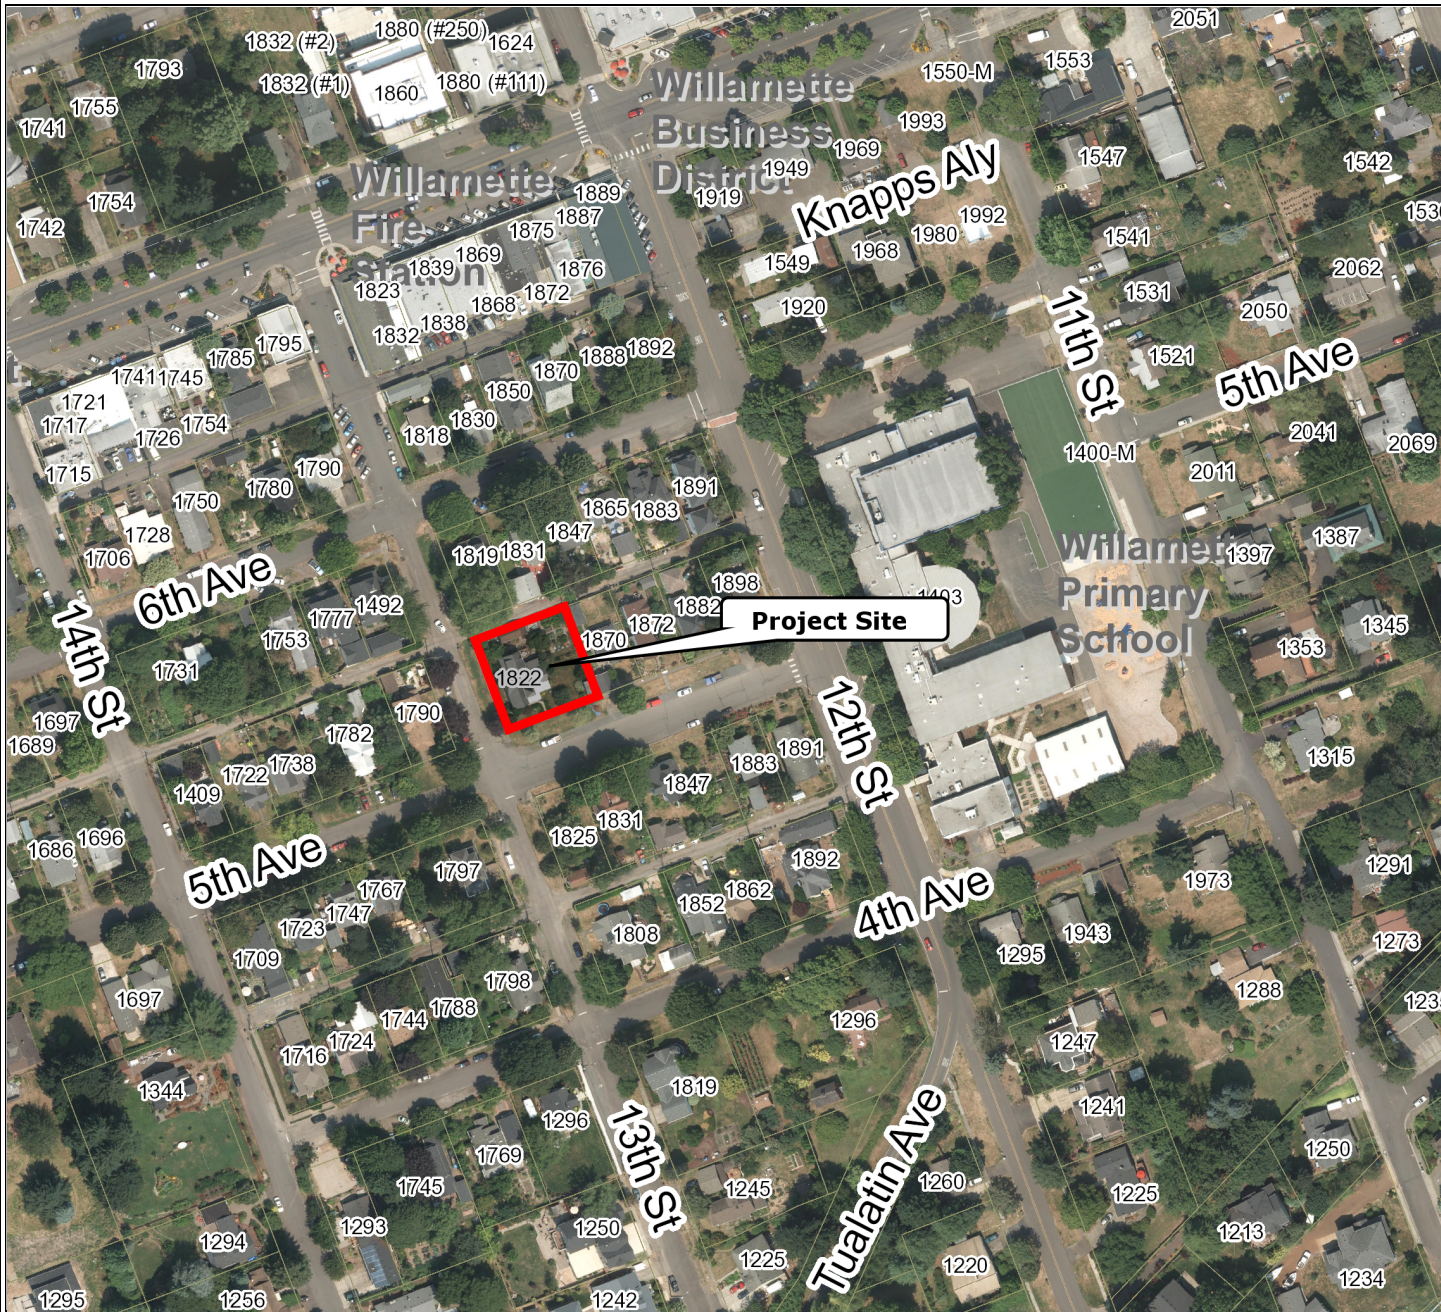

1822 5th Avenue

Scale 1:2,400 - 1 in = 200 ft
Scale is based on 8-1/2 x 11 paper size

Map created by: SSHROYER
Date Created: 30-Nov-16 10:02 AM

WEST LINN GIS

DISCLAIMER: This product is for informational purposes and may not have been prepared for, or be suitable for legal, engineering, or surveying purposes. Users of this information should review or consult the primary data and information sources to ascertain the usability of the information. Map scale is approximate. Source: West Linn GIS (Geographic Information System) MapOptix.