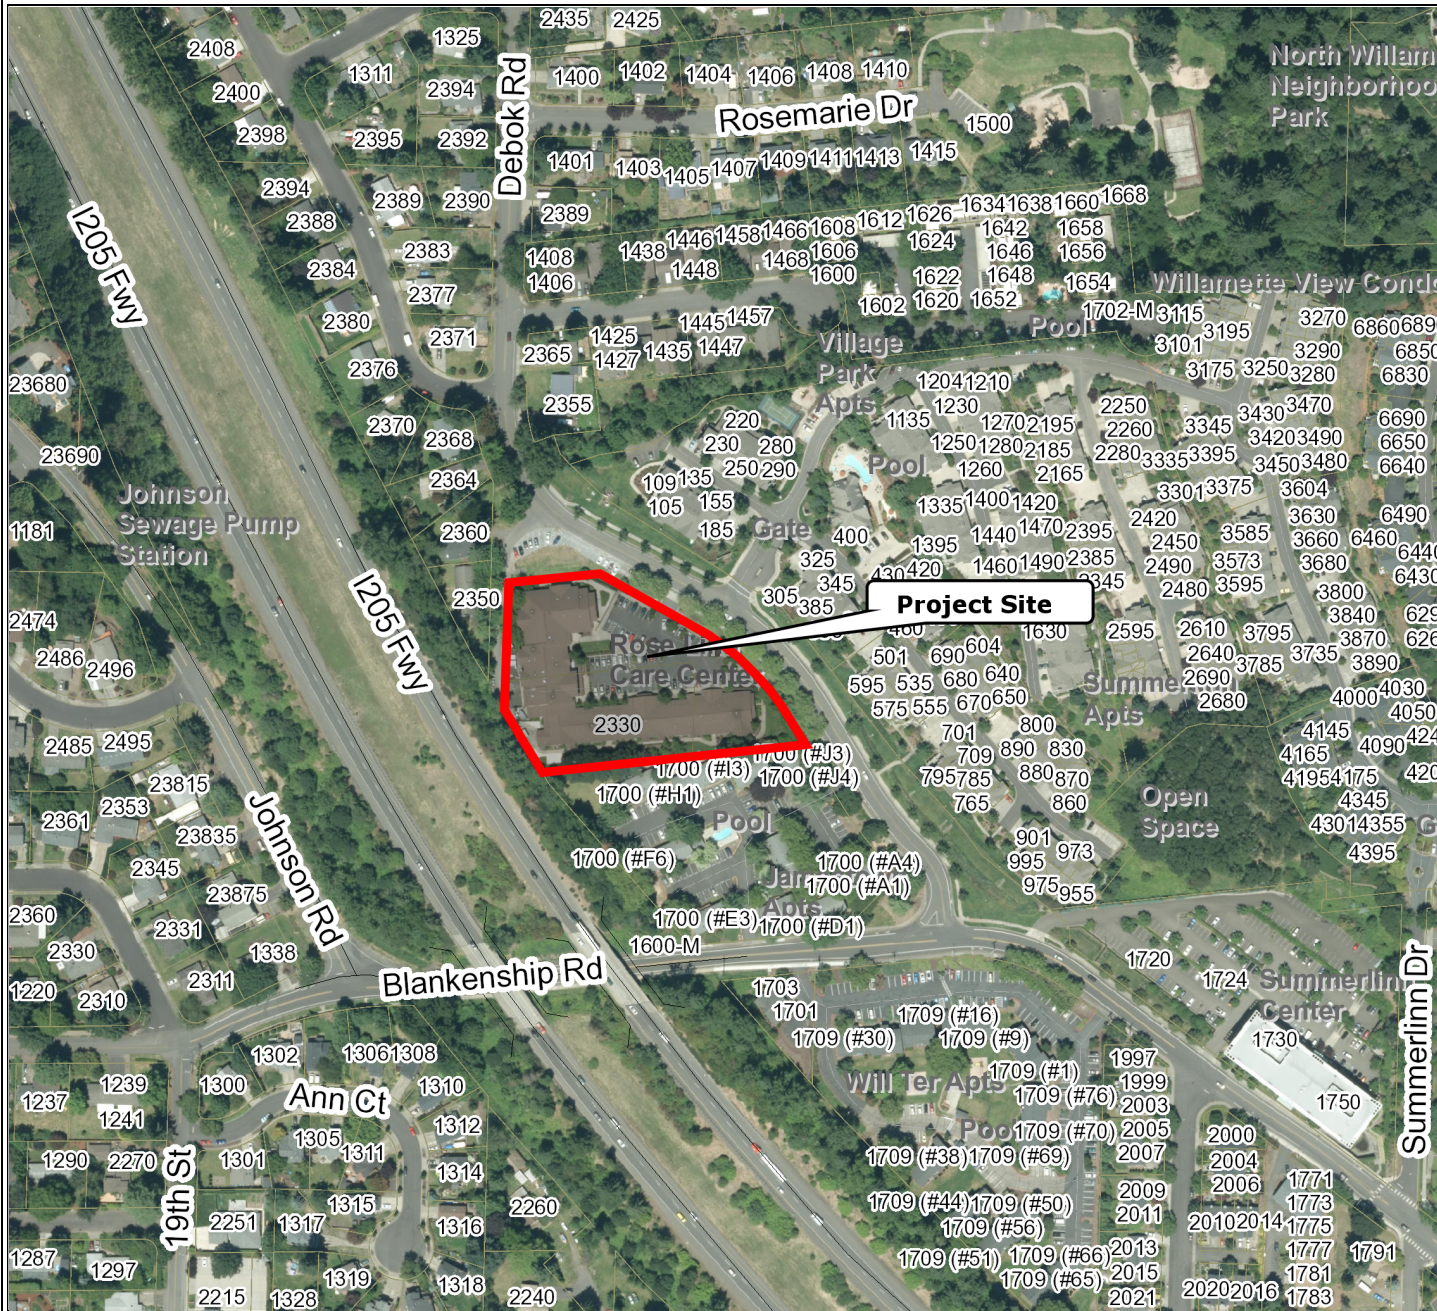

# 2330 Debok Road

Scale 1:3,600 - 1 in = 300 ft  
Scale is based on 8-1/2 x 11 paper size

Map created by: SSHROYER  
Date Created: 05-Oct-17 03:13 PM

**WEST LINN GIS**

DISCLAIMER: This product is for informational purposes and may not have been prepared for, or be suitable for legal, engineering, or surveying purposes. Users of this information should review or consult the primary data and information sources to ascertain the usability of the information. Map scale is approximate. Source: West Linn GIS (Geographic Information System) MapOptix.