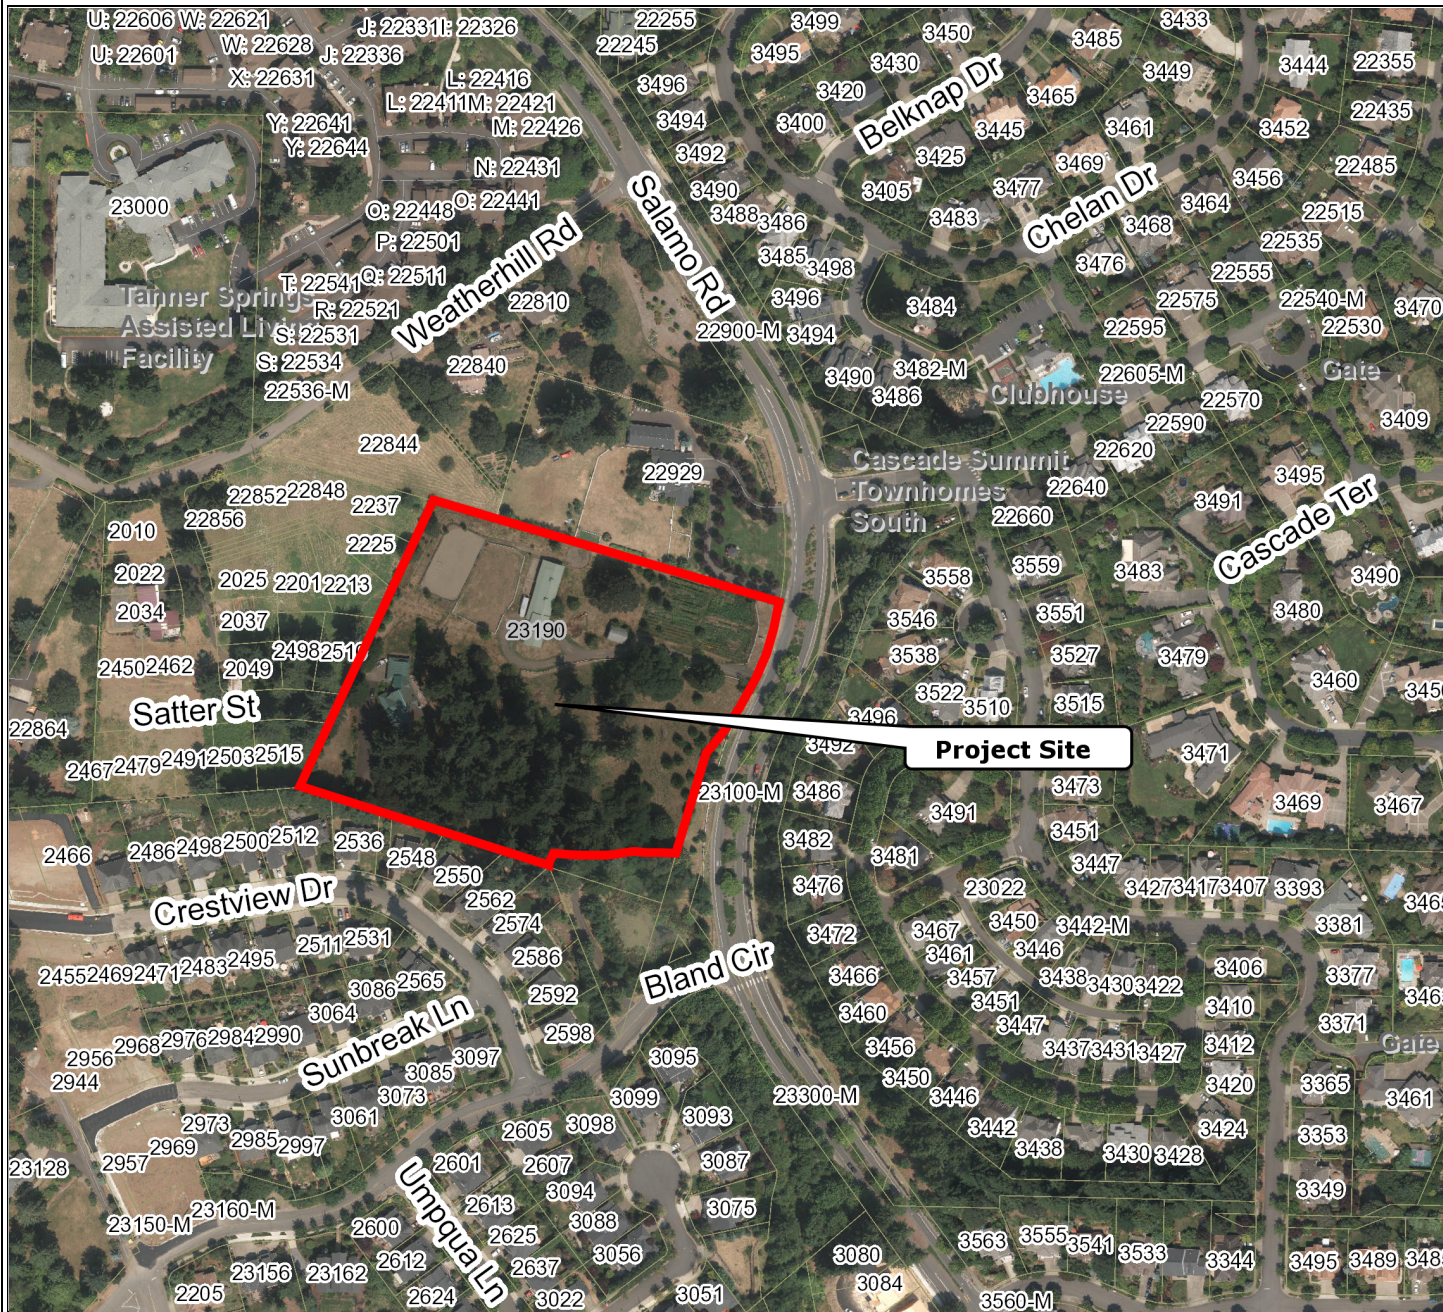

# 23190 Bland Circle

Scale 1:3,600 - 1 in = 300 ft  
Scale is based on 8-1/2 x 11 paper size

Map created by: SSHROYER  
Date Created: 19-Sep-17 03:21 PM

**WEST LINN GIS**

DISCLAIMER: This product is for informational purposes and may not have been prepared for, or be suitable for legal, engineering, or surveying purposes. Users of this information should review or consult the primary data and information sources to ascertain the usability of the information. Map scale is approximate. Source: West Linn GIS (Geographic Information System) MapOptix.