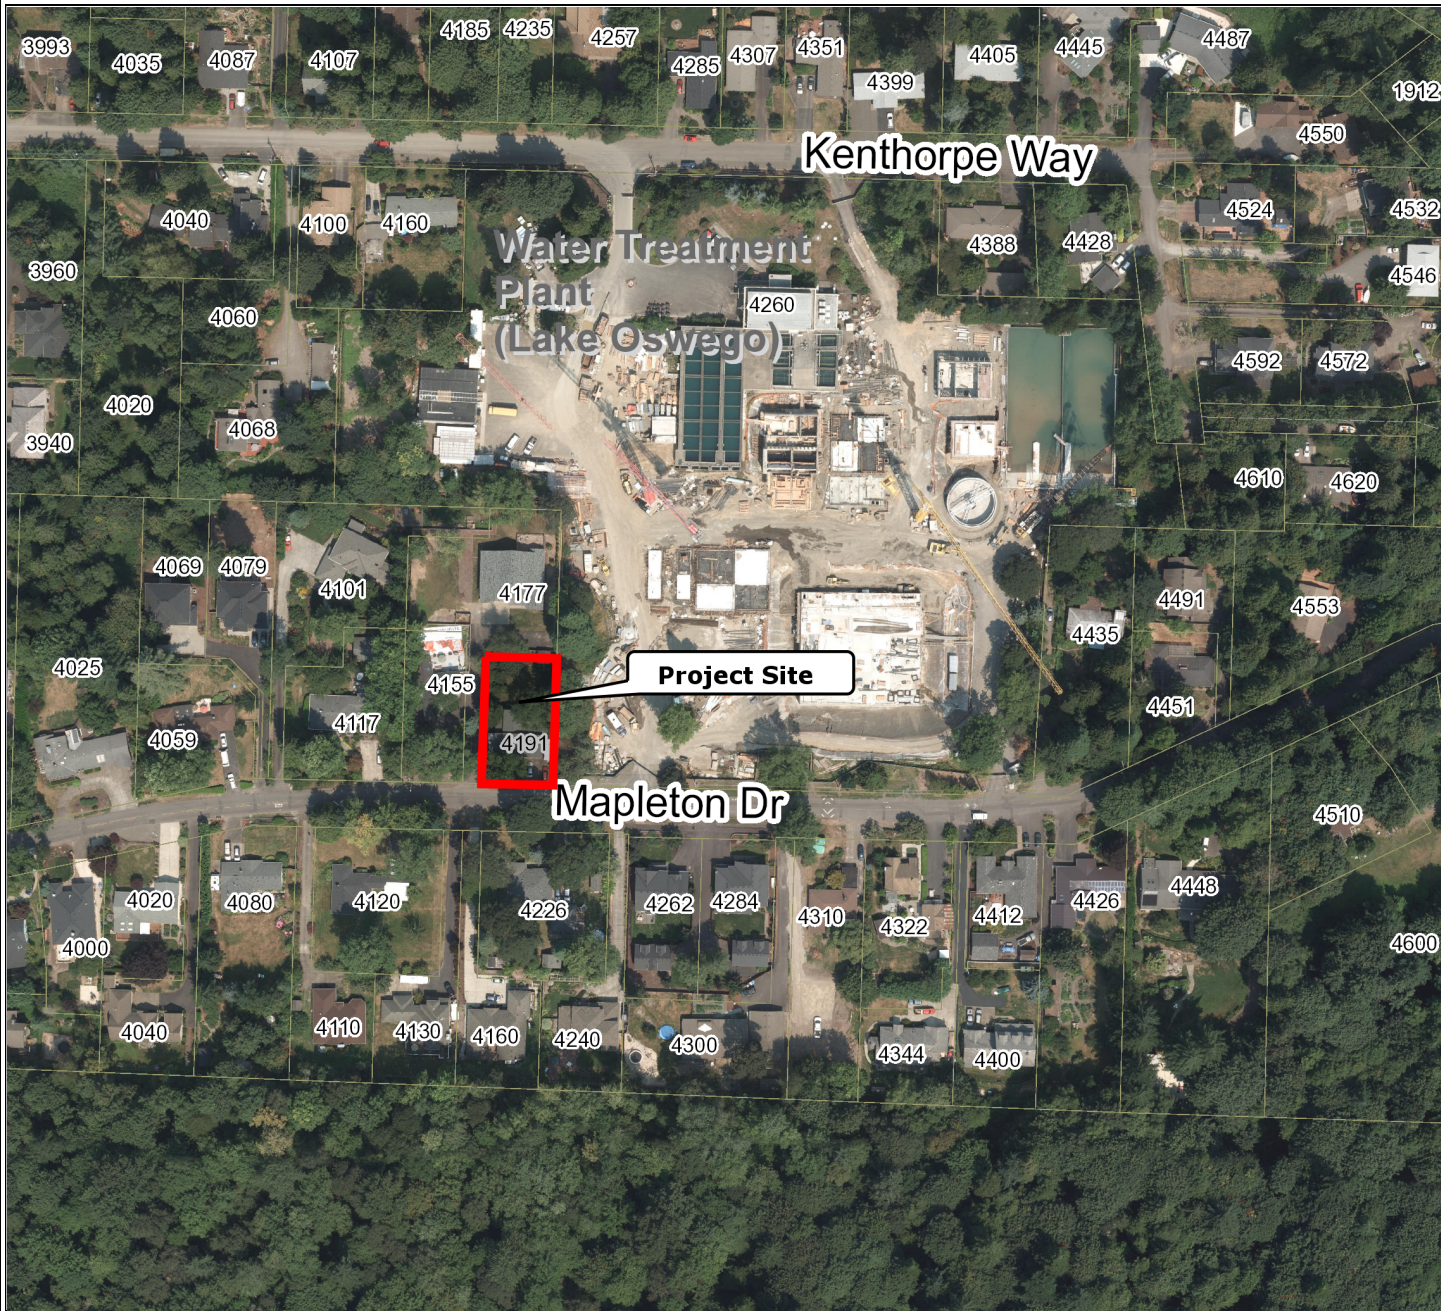

# 4191 Mapleton Drive

Scale 1:2,400 - 1 in = 200 ft  
Scale is based on 8-1/2 x 11 paper size

Map created by: SSHROYER  
Date Created: 20-Jul-17 02:43 PM

**WEST LINN GIS**

DISCLAIMER: This product is for informational purposes and may not have been prepared for, or be suitable for legal, engineering, or surveying purposes. Users of this information should review or consult the primary data and information sources to ascertain the usability of the information. Map scale is approximate. Source: West Linn GIS (Geographic Information System) MapOptix.