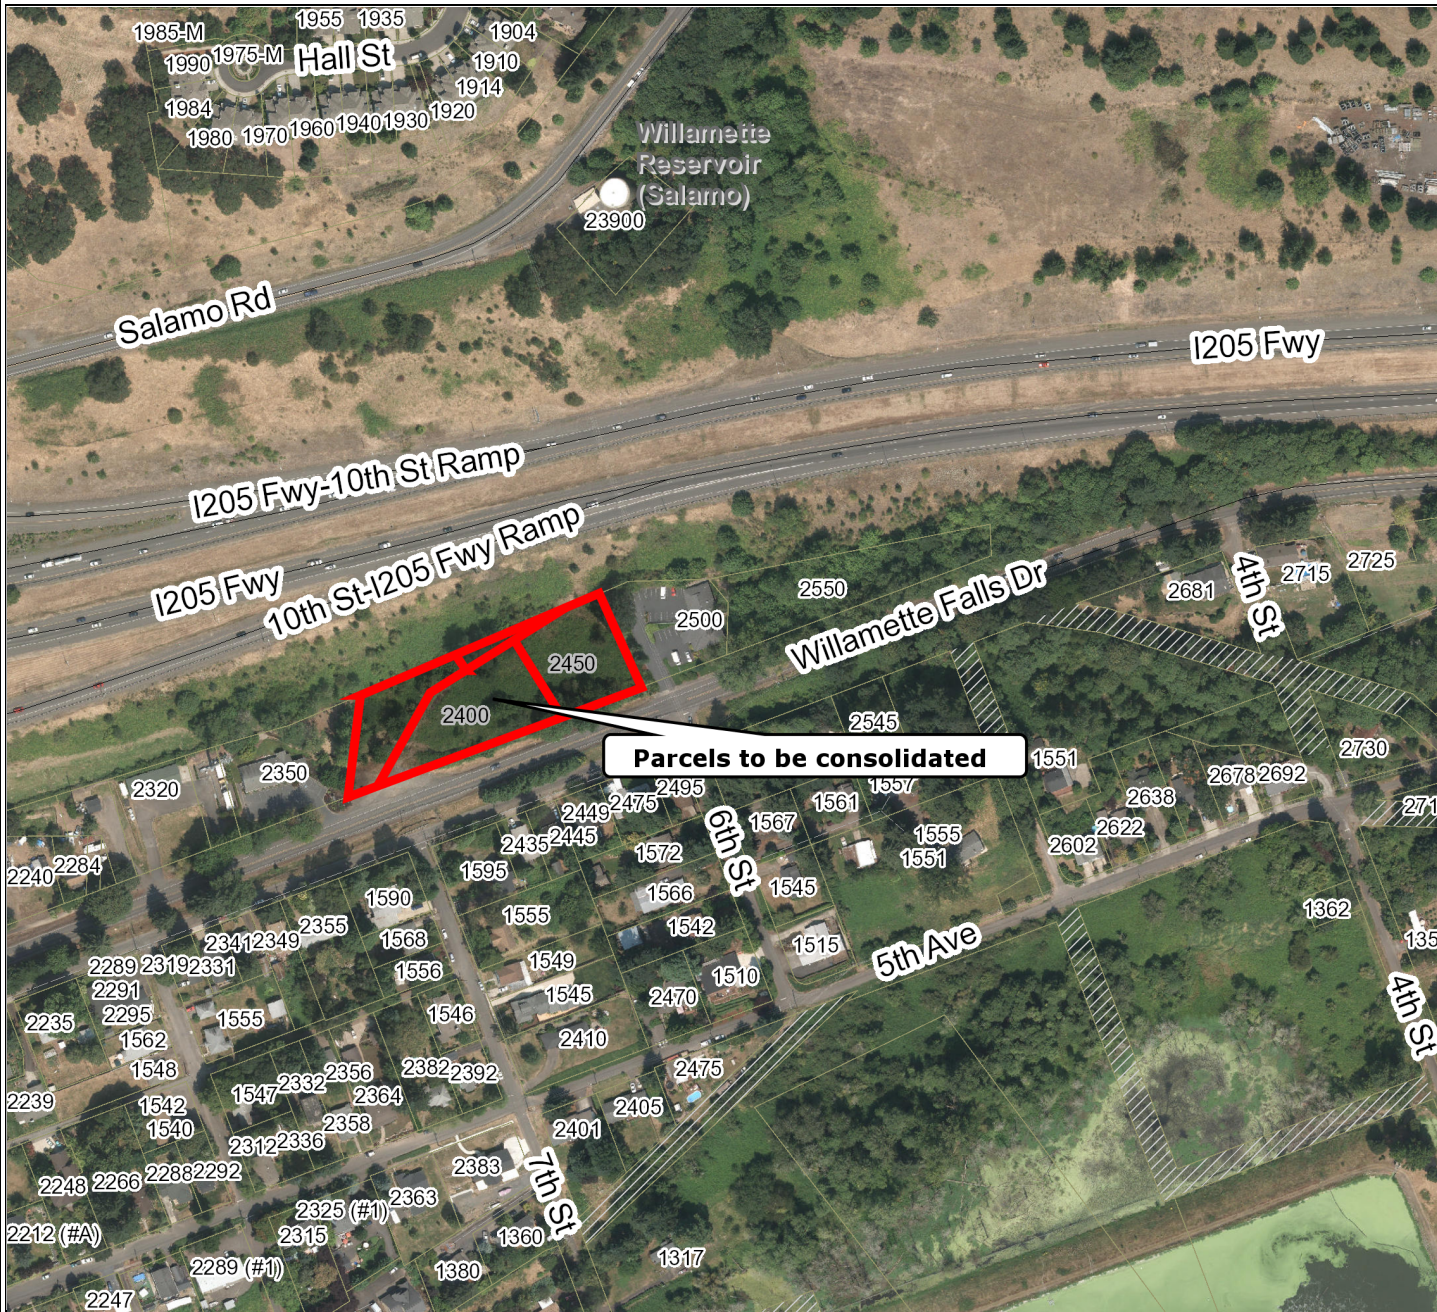

2400-2450 Willamette Falls Drive

Scale 1:3,600 - 1 in = 300 ft
Scale is based on 8-1/2 x 11 paper size

Map created by: SSHROYER
Date Created: 19-May-17 01:12 PM

WEST LINN GIS

DISCLAIMER: This product is for informational purposes and may not have been prepared for, or be suitable for legal, engineering, or surveying purposes. Users of this information should review or consult the primary data and information sources to ascertain the usability of the information. Map scale is approximate. Source: West Linn GIS (Geographic Information System) MapOptix.