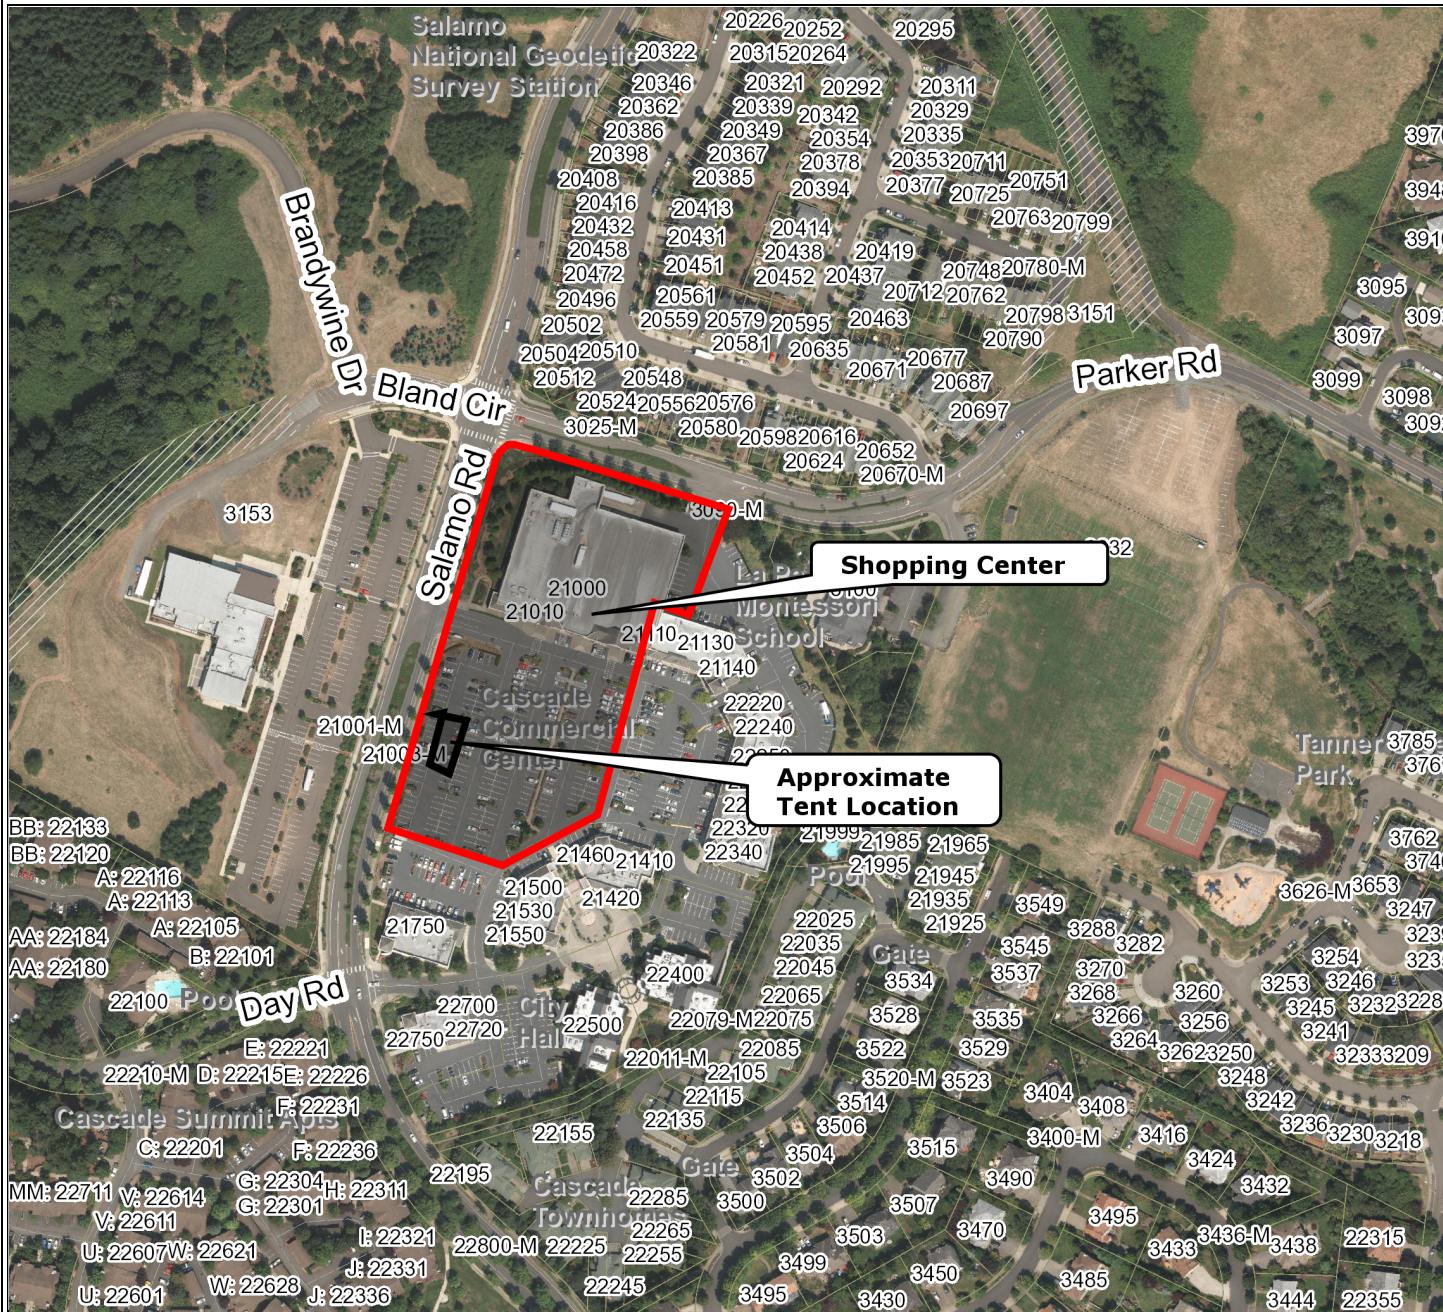

22000 Salamo Road

Scale 1:3,600 - 1 in = 300 ft
Scale is based on 8-1/2 x 11 paper size

Map created by: SSHROYER
Date Created: 28-Mar-17 05:34 PM

WEST LINN GIS

DISCLAIMER: This product is for informational purposes and may not have been prepared for, or be suitable for legal, engineering, or surveying purposes. Users of this information should review or consult the primary data and information sources to ascertain the usability of the information. Map scale is approximate. Source: West Linn GIS (Geographic Information System) MapOptix.