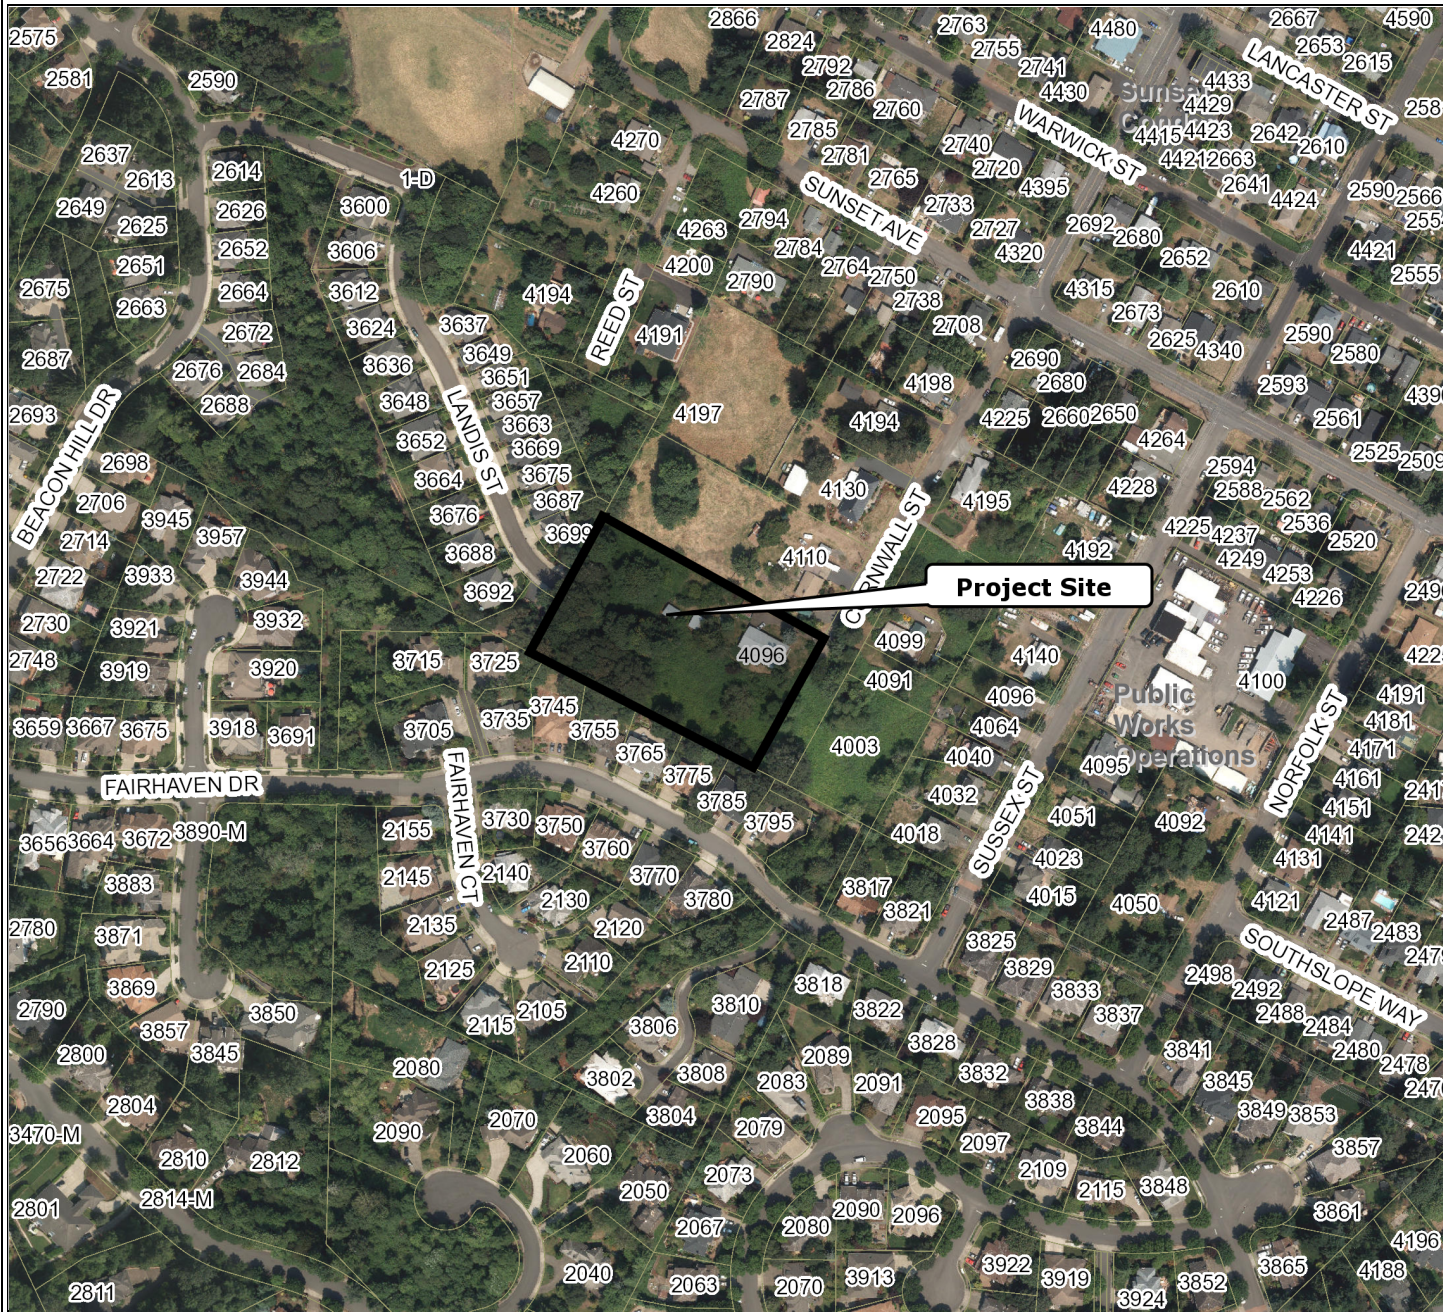

4096 Cornwall Street

Scale 1:3,600 - 1 in = 300 ft
Scale is based on 8-1/2 x 11 paper size

Map created by: SSHROYER
Date Created: 15-Aug-16 04:23 PM

WEST LINN GIS

DISCLAIMER: This product is for informational purposes and may not have been prepared for, or be suitable for legal, engineering, or surveying purposes. Users of this information should review or consult the primary data and information sources to ascertain the usability of the information. Map scale is approximate. Source: West Linn GIS (Geographic Information System) MapOptix.