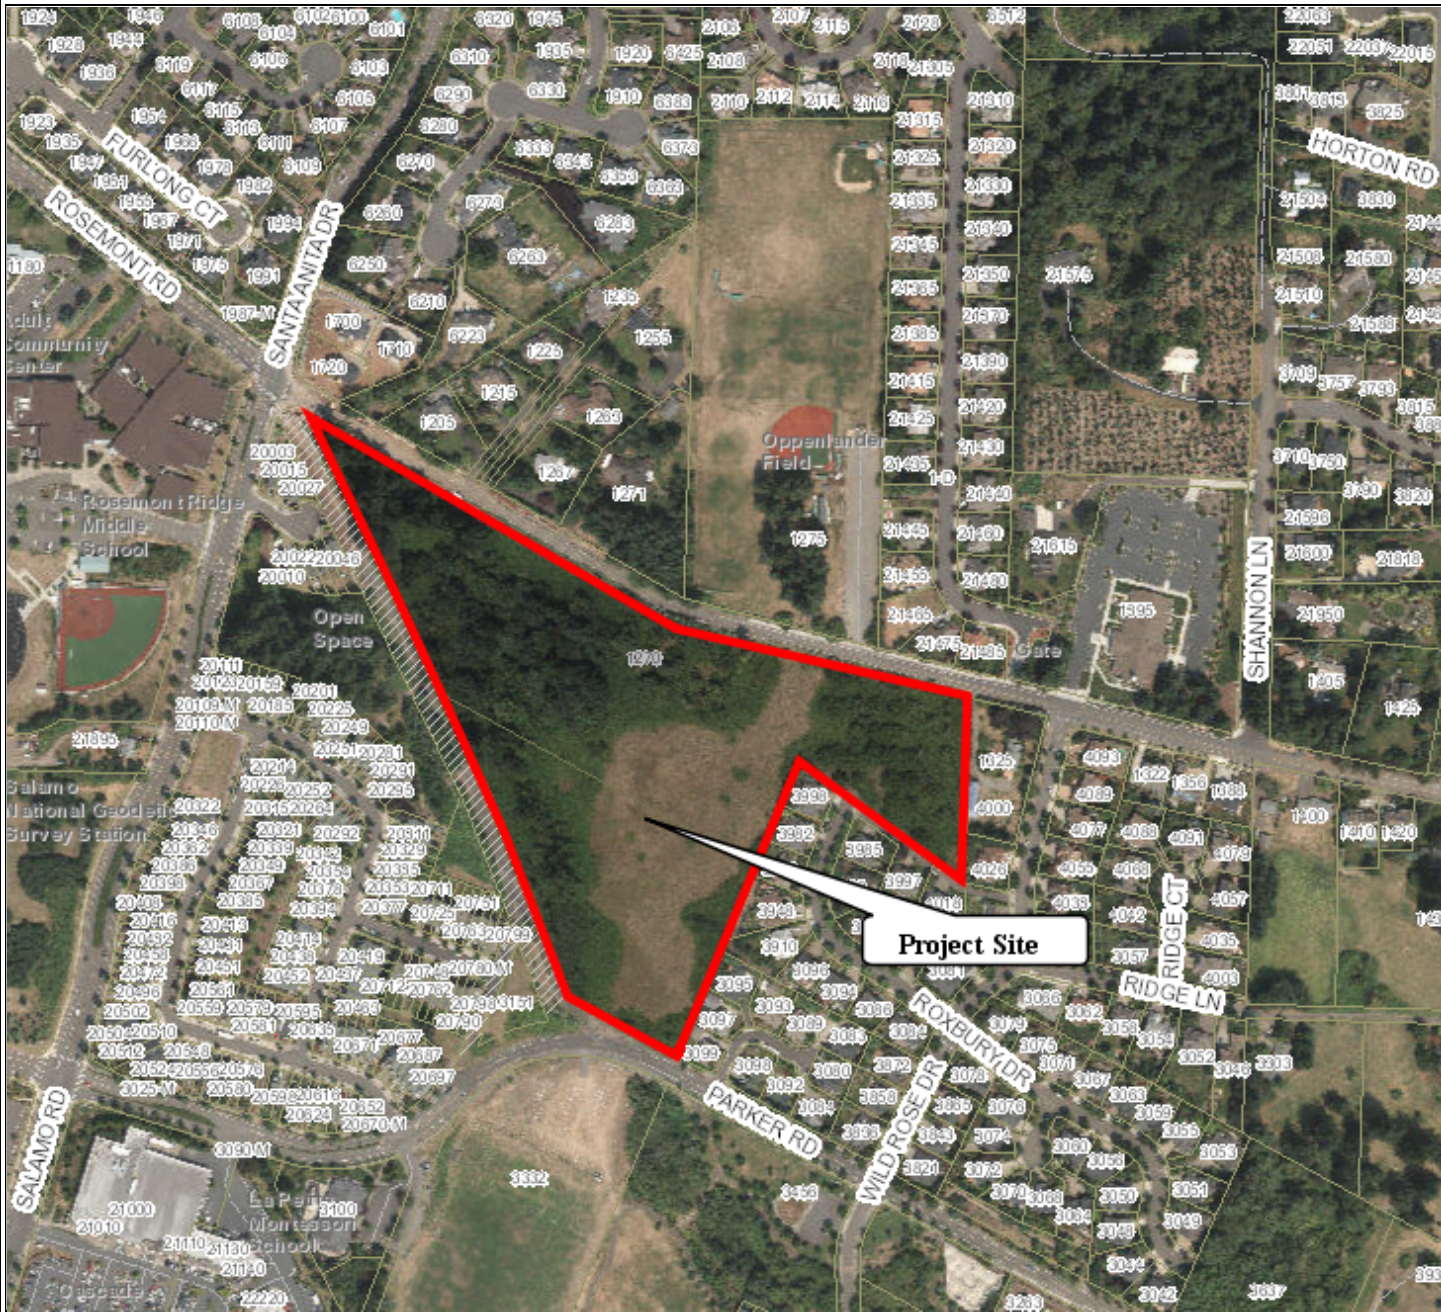

1270 Rosemont Road

Scale 1:4,800 - 1 in = 400 ft
Scale is based on 8-1/2 x 11 paper size

Map created by: SSHROYER
Date Created: 07-Apr-16 04:52 PM

WEST LINN GIS

DISCLAIMER: This product is for informational purposes and may not have been prepared for, or be suitable for legal, engineering, or surveying purposes. Users of this information should review or consult the primary data and information sources to ascertain the usability of the information. Source: West Linn GIS (Geographic Information System) MapOptix.