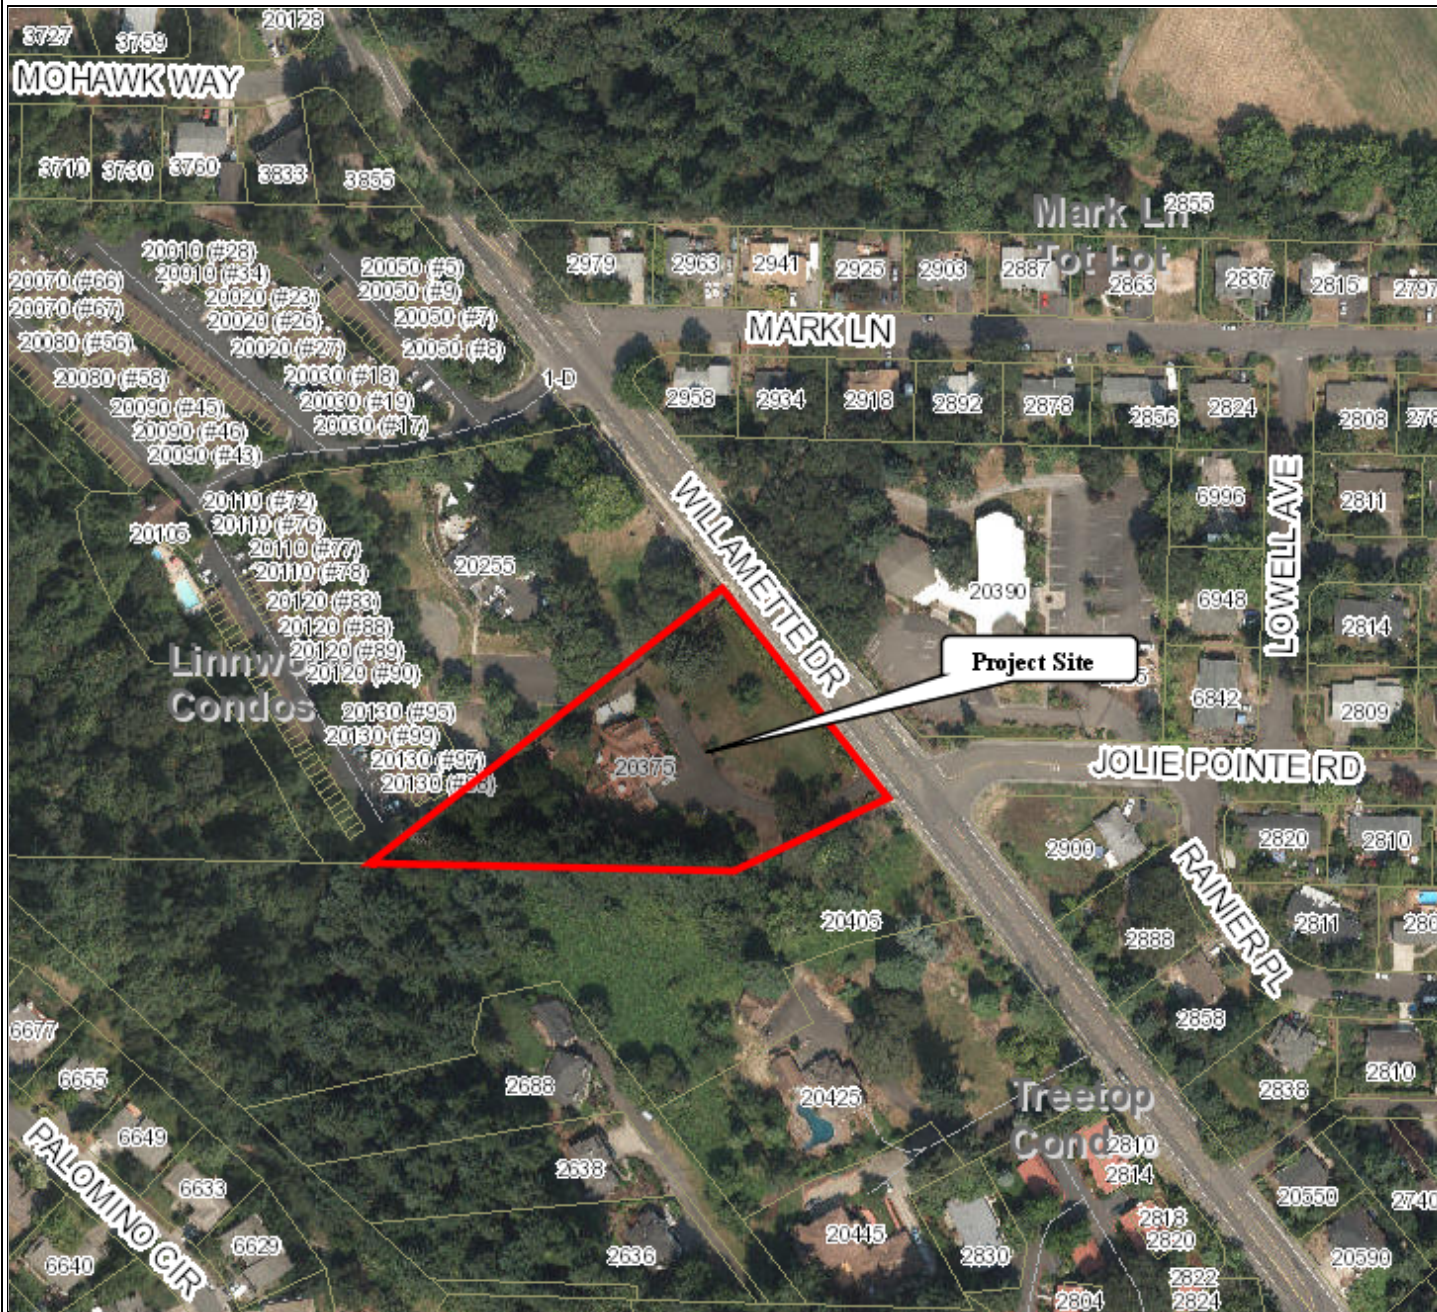

20375 Willamette Drive

Scale 1:2,400 - 1 in = 200 ft
Scale is based on 8-1/2 x 11 paper size

Map created by: SSHROYER
Date Created: 06-Nov-15 09:44 AM

WEST LINN GIS

DISCLAIMER: This product is for informational purposes and may not have been prepared for, or be suitable for legal, engineering, or surveying purposes. Users of this information should review or consult the primary data and information sources to ascertain the usability of the information. Source: West Linn GIS (Geographic Information System) MapOptix.