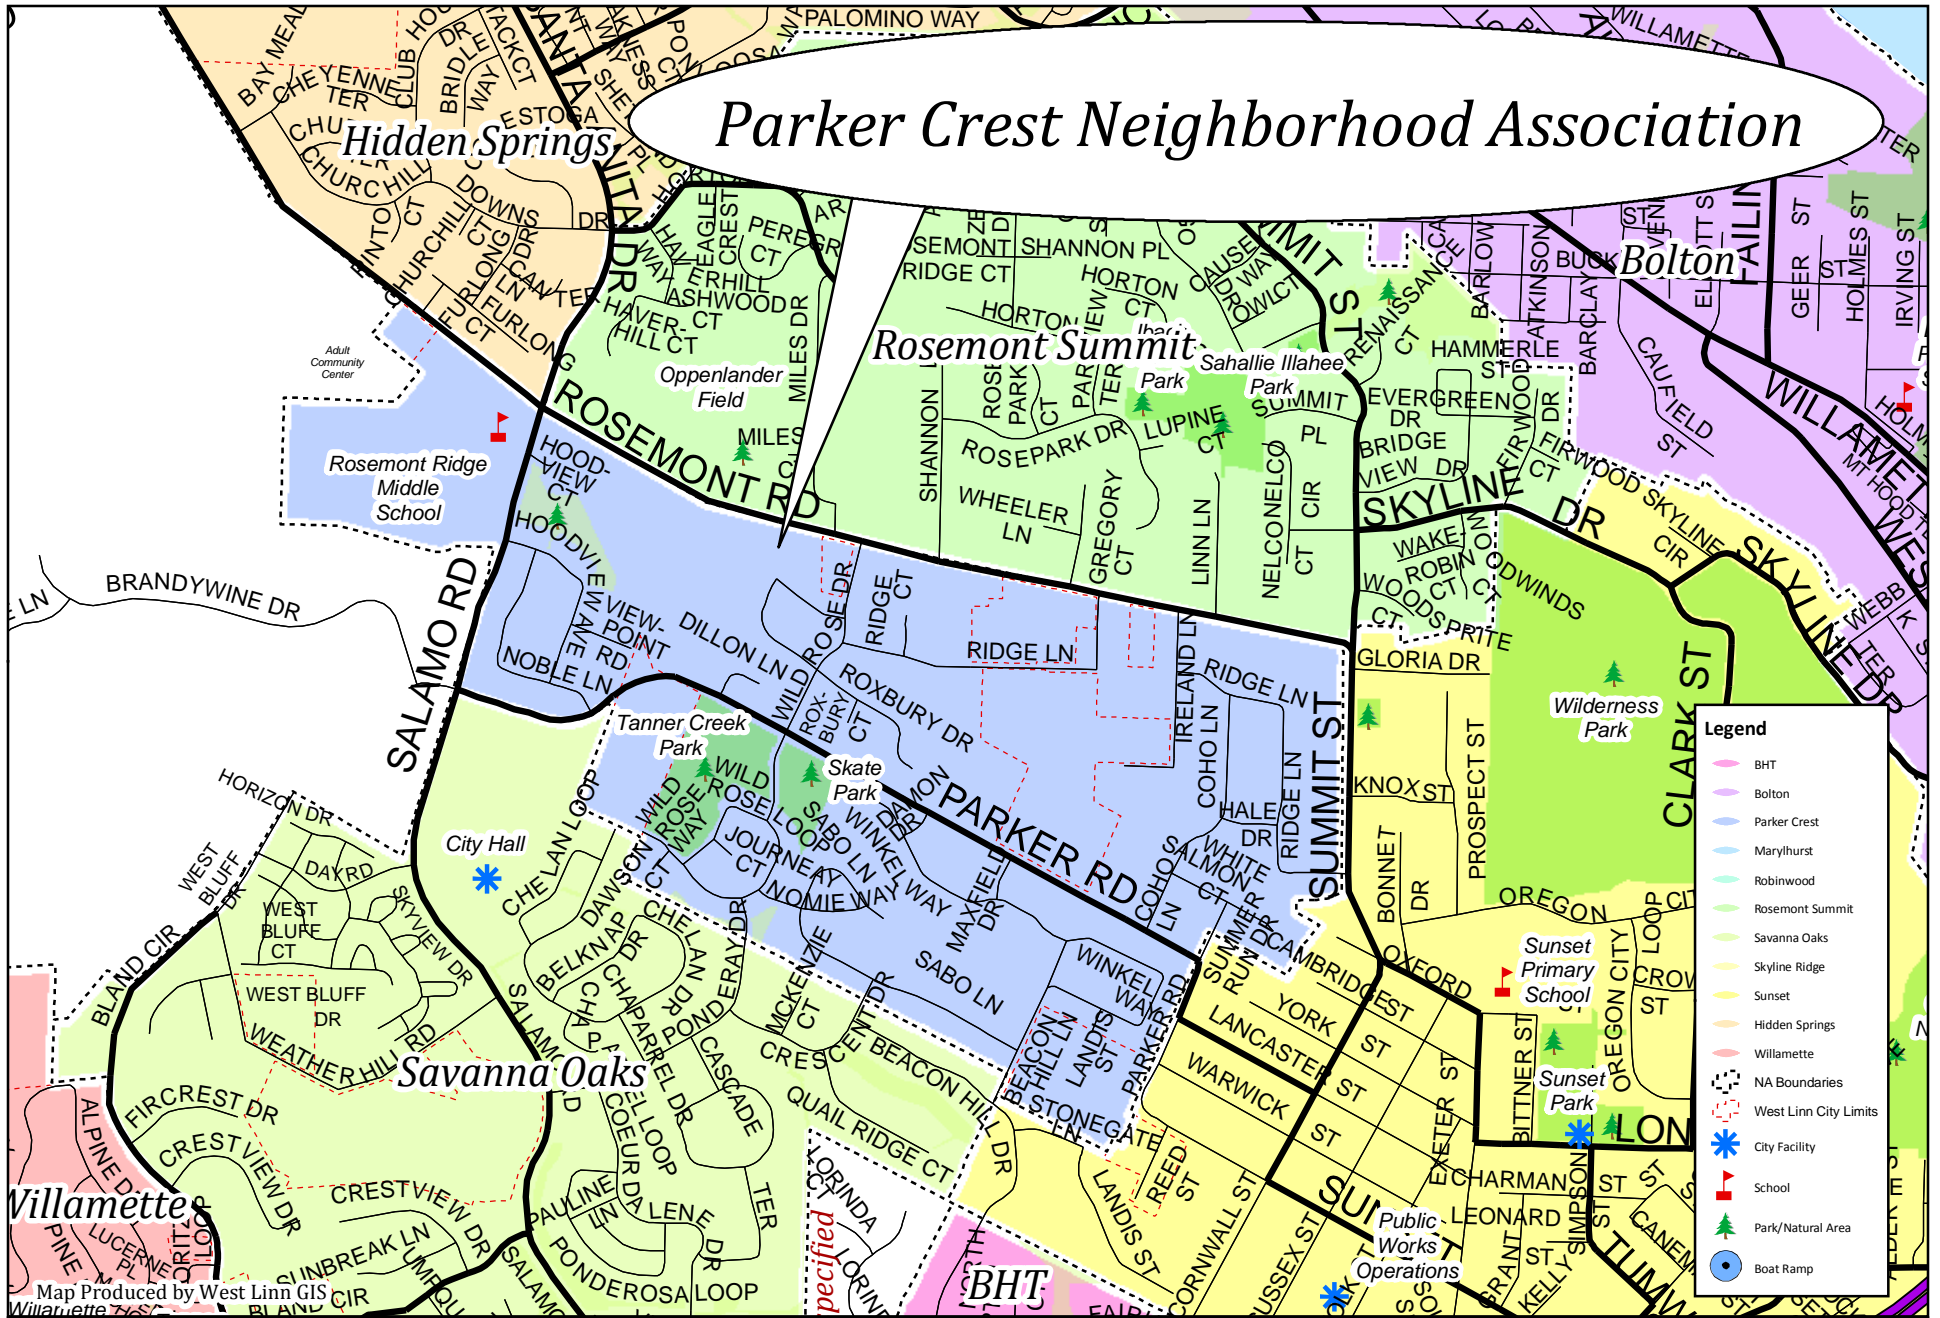

Parker Crest Neighborhood Association

Legend

- BHT
- Bolton
- Parker Crest
- Marylhurst
- Robinwood
- Rosemont Summit
- Savanna Oaks
- Skyline Ridge
- Sunset
- Hidden Springs
- Willamette
- NA Boundaries
- West Linn City Limits
- ★ City Facility
- ▲ School
- ▲ Park/Natural Area
- Boat Ramp

Map Produced by West Linn GIS
Willamette GIS

This product is for informational purposes and may not have been prepared for, or be suitable for legal, engineering, or surveying purposes. Users of this information should review or consult the primary data and information sources to ascertain the usability of the information.