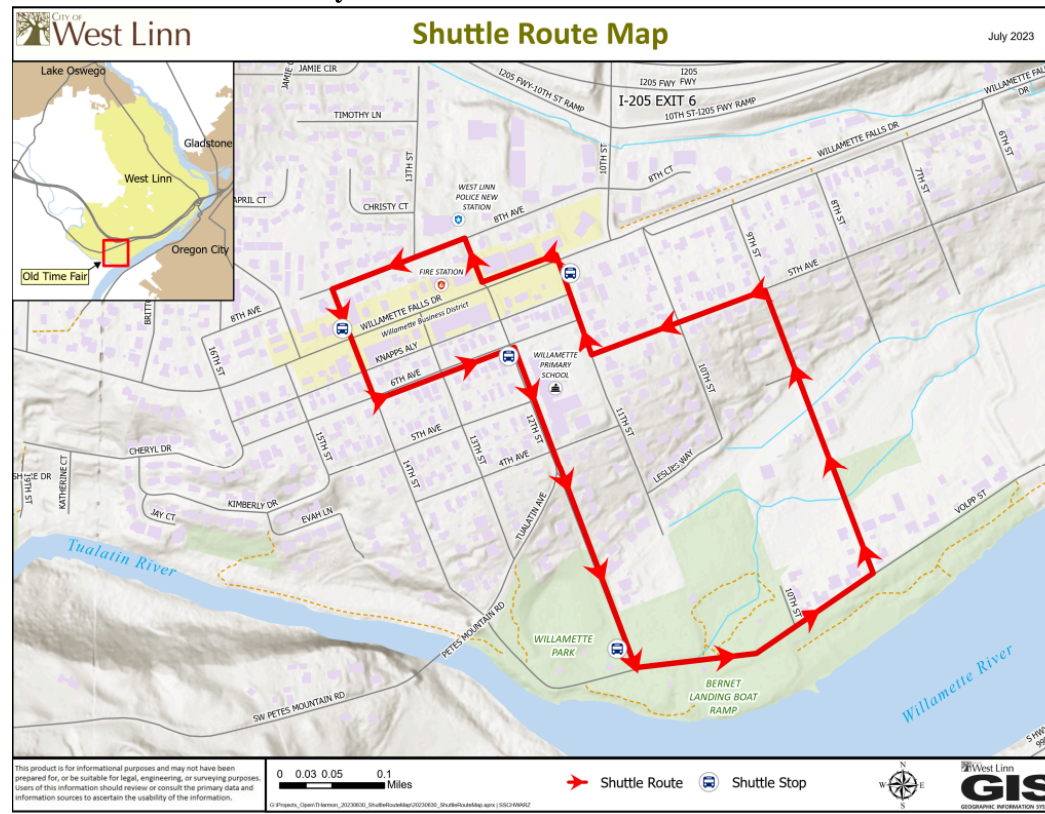

## Saturday, July 13

6:30 AM	West Linn Lion's Pancake Breakfast	Shelter
8:00 AM	Parade Registration	Willamette Falls Drive
9:00 AM	Parade Judging and Awards,	
9:30 AM	Waiter's Race	
10:00 AM	Parade Begins Theme: Neighbors Helping Neighbors Grand Marshal: West Linn Food Pantry	Willamette Falls Drive
11:00 AM	<u>Fair Opens</u>	
11:00 AM - 2:00 PM	Custom to Classic Car Show	Field 2
11:00 AM	"Maralee's Dancers" Performs	Main Stage
12:00 PM	Bob Harding Horseshoe Tournament Men's Singles & Women's Singles	Horseshoe Pit
12:00 PM	Portland Water Spectacular Ski Show	Boat Dock
12:30 PM	Bingo	Bingo Tent
1:00 PM	"Perch's Close Encounters with Raptors" Performs	Main Stage
2:00 PM	"Chibia" Performs	Beer Garden
2:30 PM	"Oregon City Children's Theatre" Performs	Main Stage
3:30 PM	Bingo	Bingo Tent
4:00 PM	Portland Water Spectacular Ski Show	Boat Dock
5:00 PM	"Dreamland Farmers" Performs	Beer Garden
5:00 PM	"Soundcheck" Performs	Main Stage
7:00 PM	Saturday Night Raffle Ticket Drawings	Main Stage
8:00 PM	"YMP Teen Bands" Performs	Main Stage
8:00 PM	"Hot Company" Performs	Beer Garden
10:30 PM	<u>Fair Closes</u>	

# FAIR SCHEDULE

# BAND LINEUP