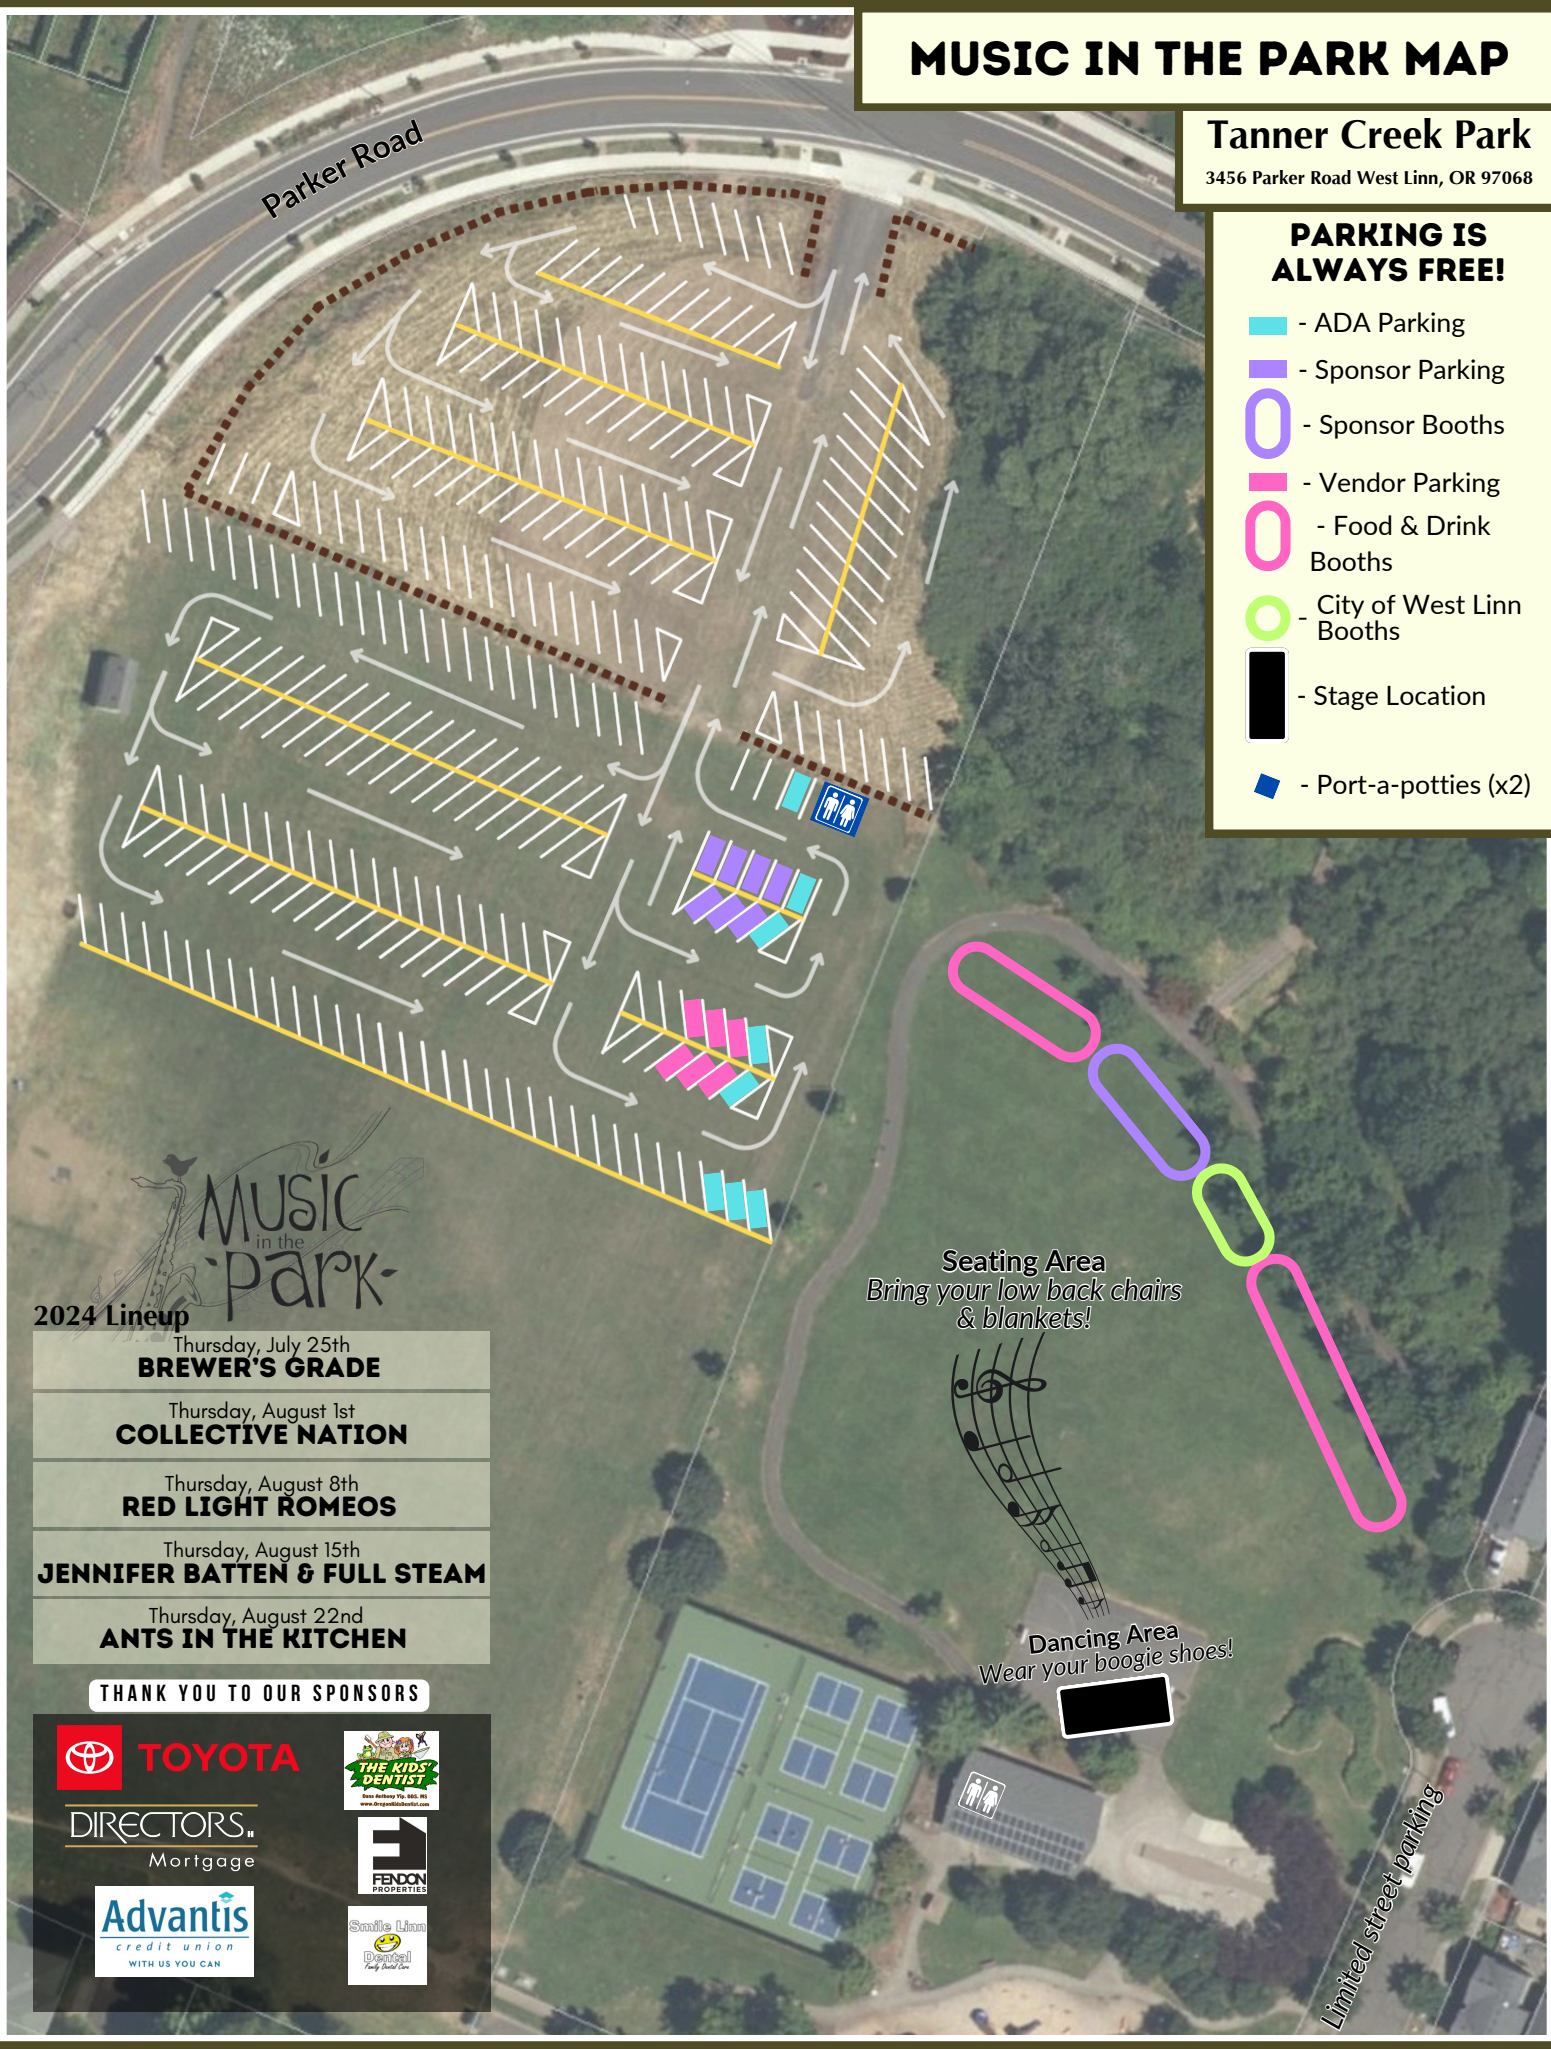

# MUSIC IN THE PARK MAP

### PARKING IS ALWAYS FREE!

-  - ADA Parking
-  - Sponsor Parking
-  - Sponsor Booths
-  - Vendor Parking
-  - Food & Drink Booths
-  - City of West Linn Booths
-  - Stage Location
-  - Port-a-potties (x2)

Parker Road

Seating Area  
Bring your low back chairs & blankets!

Dancing Area  
Wear your boogie shoes!

Limited street parking

### 2024 Lineup

- Thursday, July 25th  
**BREWER'S GRADE**
- Thursday, August 1st  
**COLLECTIVE NATION**
- Thursday, August 8th  
**RED LIGHT ROMEOS**
- Thursday, August 15th  
**JENNIFER BATTEN & FULL STEAM**
- Thursday, August 22nd  
**ANTS IN THE KITCHEN**