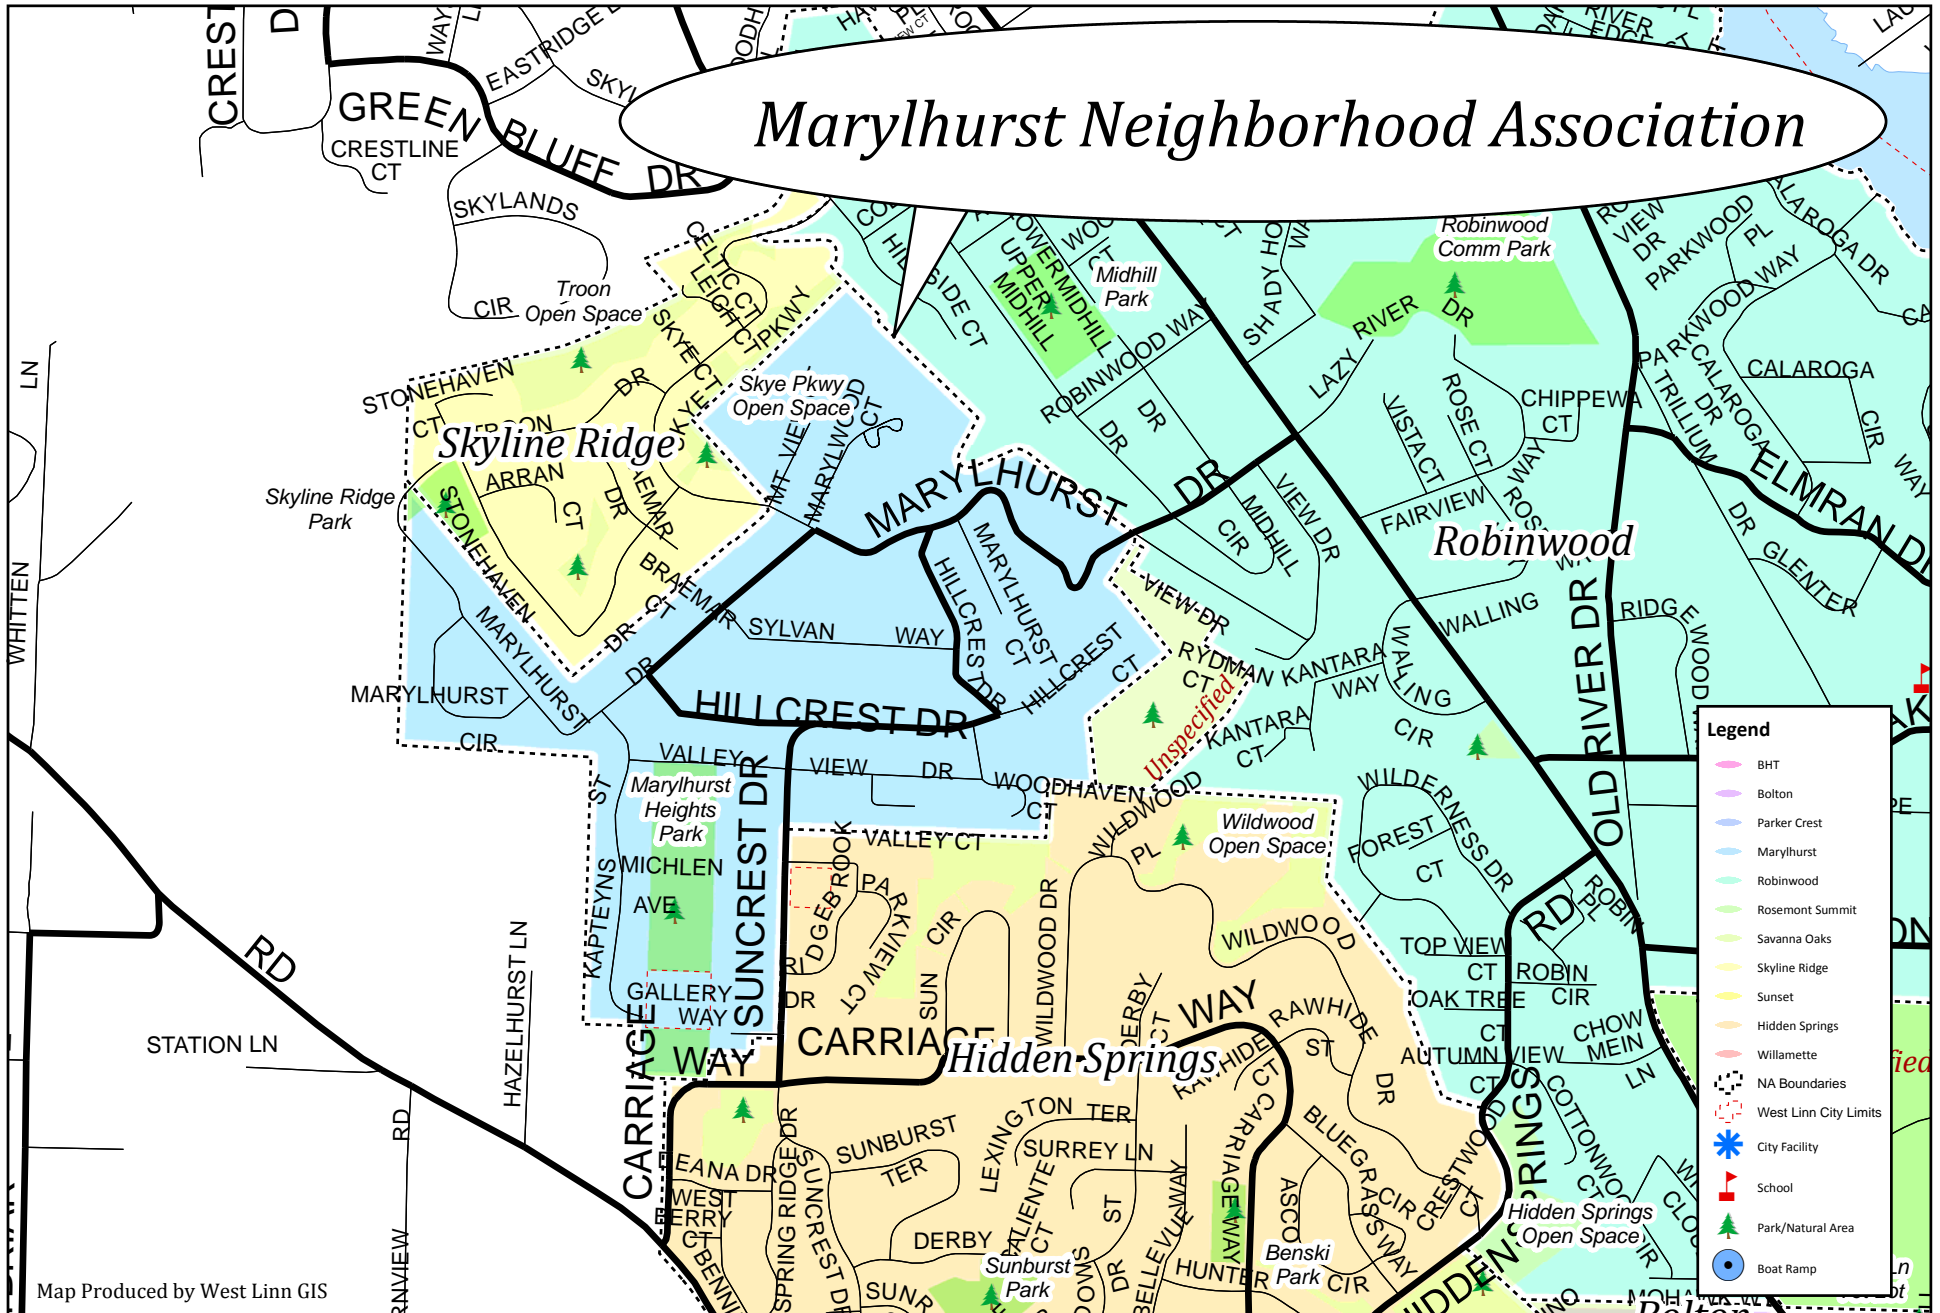

Marylhurst Neighborhood Association

Legend

- BHT
- Bolton
- Parker Crest
- Marylhurst
- Robinwood
- Rosemont Summit
- Savanna Oaks
- Skyline Ridge
- Sunset
- Hidden Springs
- Willamette
- NA Boundaries
- West Linn City Limits
- ★ City Facility
- ▲ School
- 🌲 Park/Natural Area
- Boat Ramp

Map Produced by West Linn GIS

This product is for informational purposes and may not have been prepared for, or be suitable for legal, engineering, or surveying purposes. Users of this information should review or consult the primary data and information sources to ascertain the usability of the information.

NEIGHBORHOOD / A_NEIGHBORHOOD_2010_INDIVIDUAL.MXD / KAHA / 5-3-2010