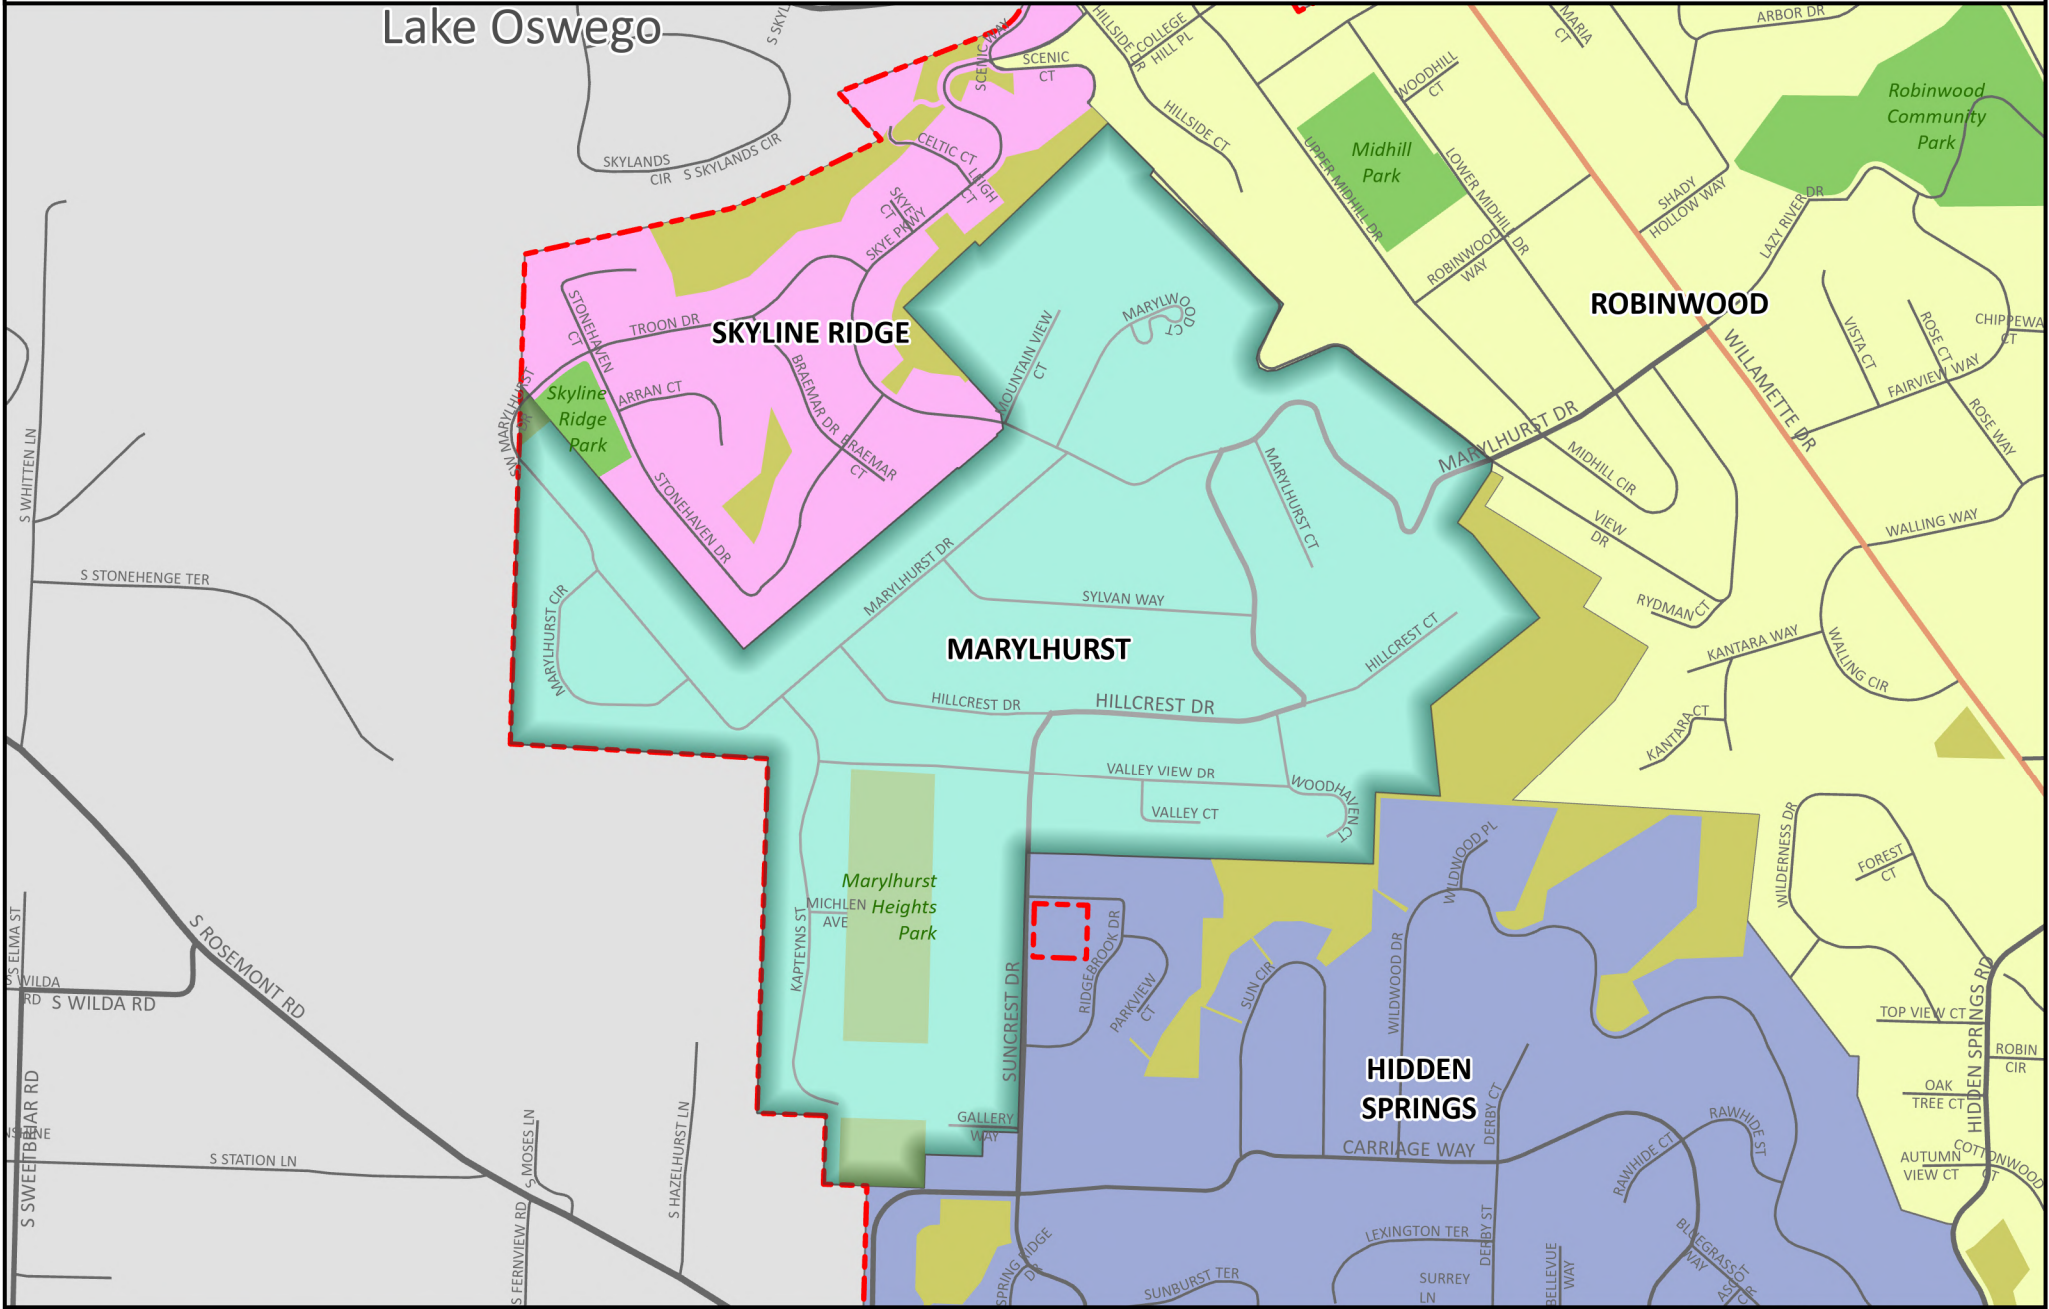

Lake Oswego

This product is for informational purposes and may not have been prepared for, or be suitable for legal, engineering, or surveying purposes. Users of this information should review or consult the primary data and information sources to ascertain the usability of the information.

- Park
- City Limits
- Open Space
- Areas Outside of West Linn