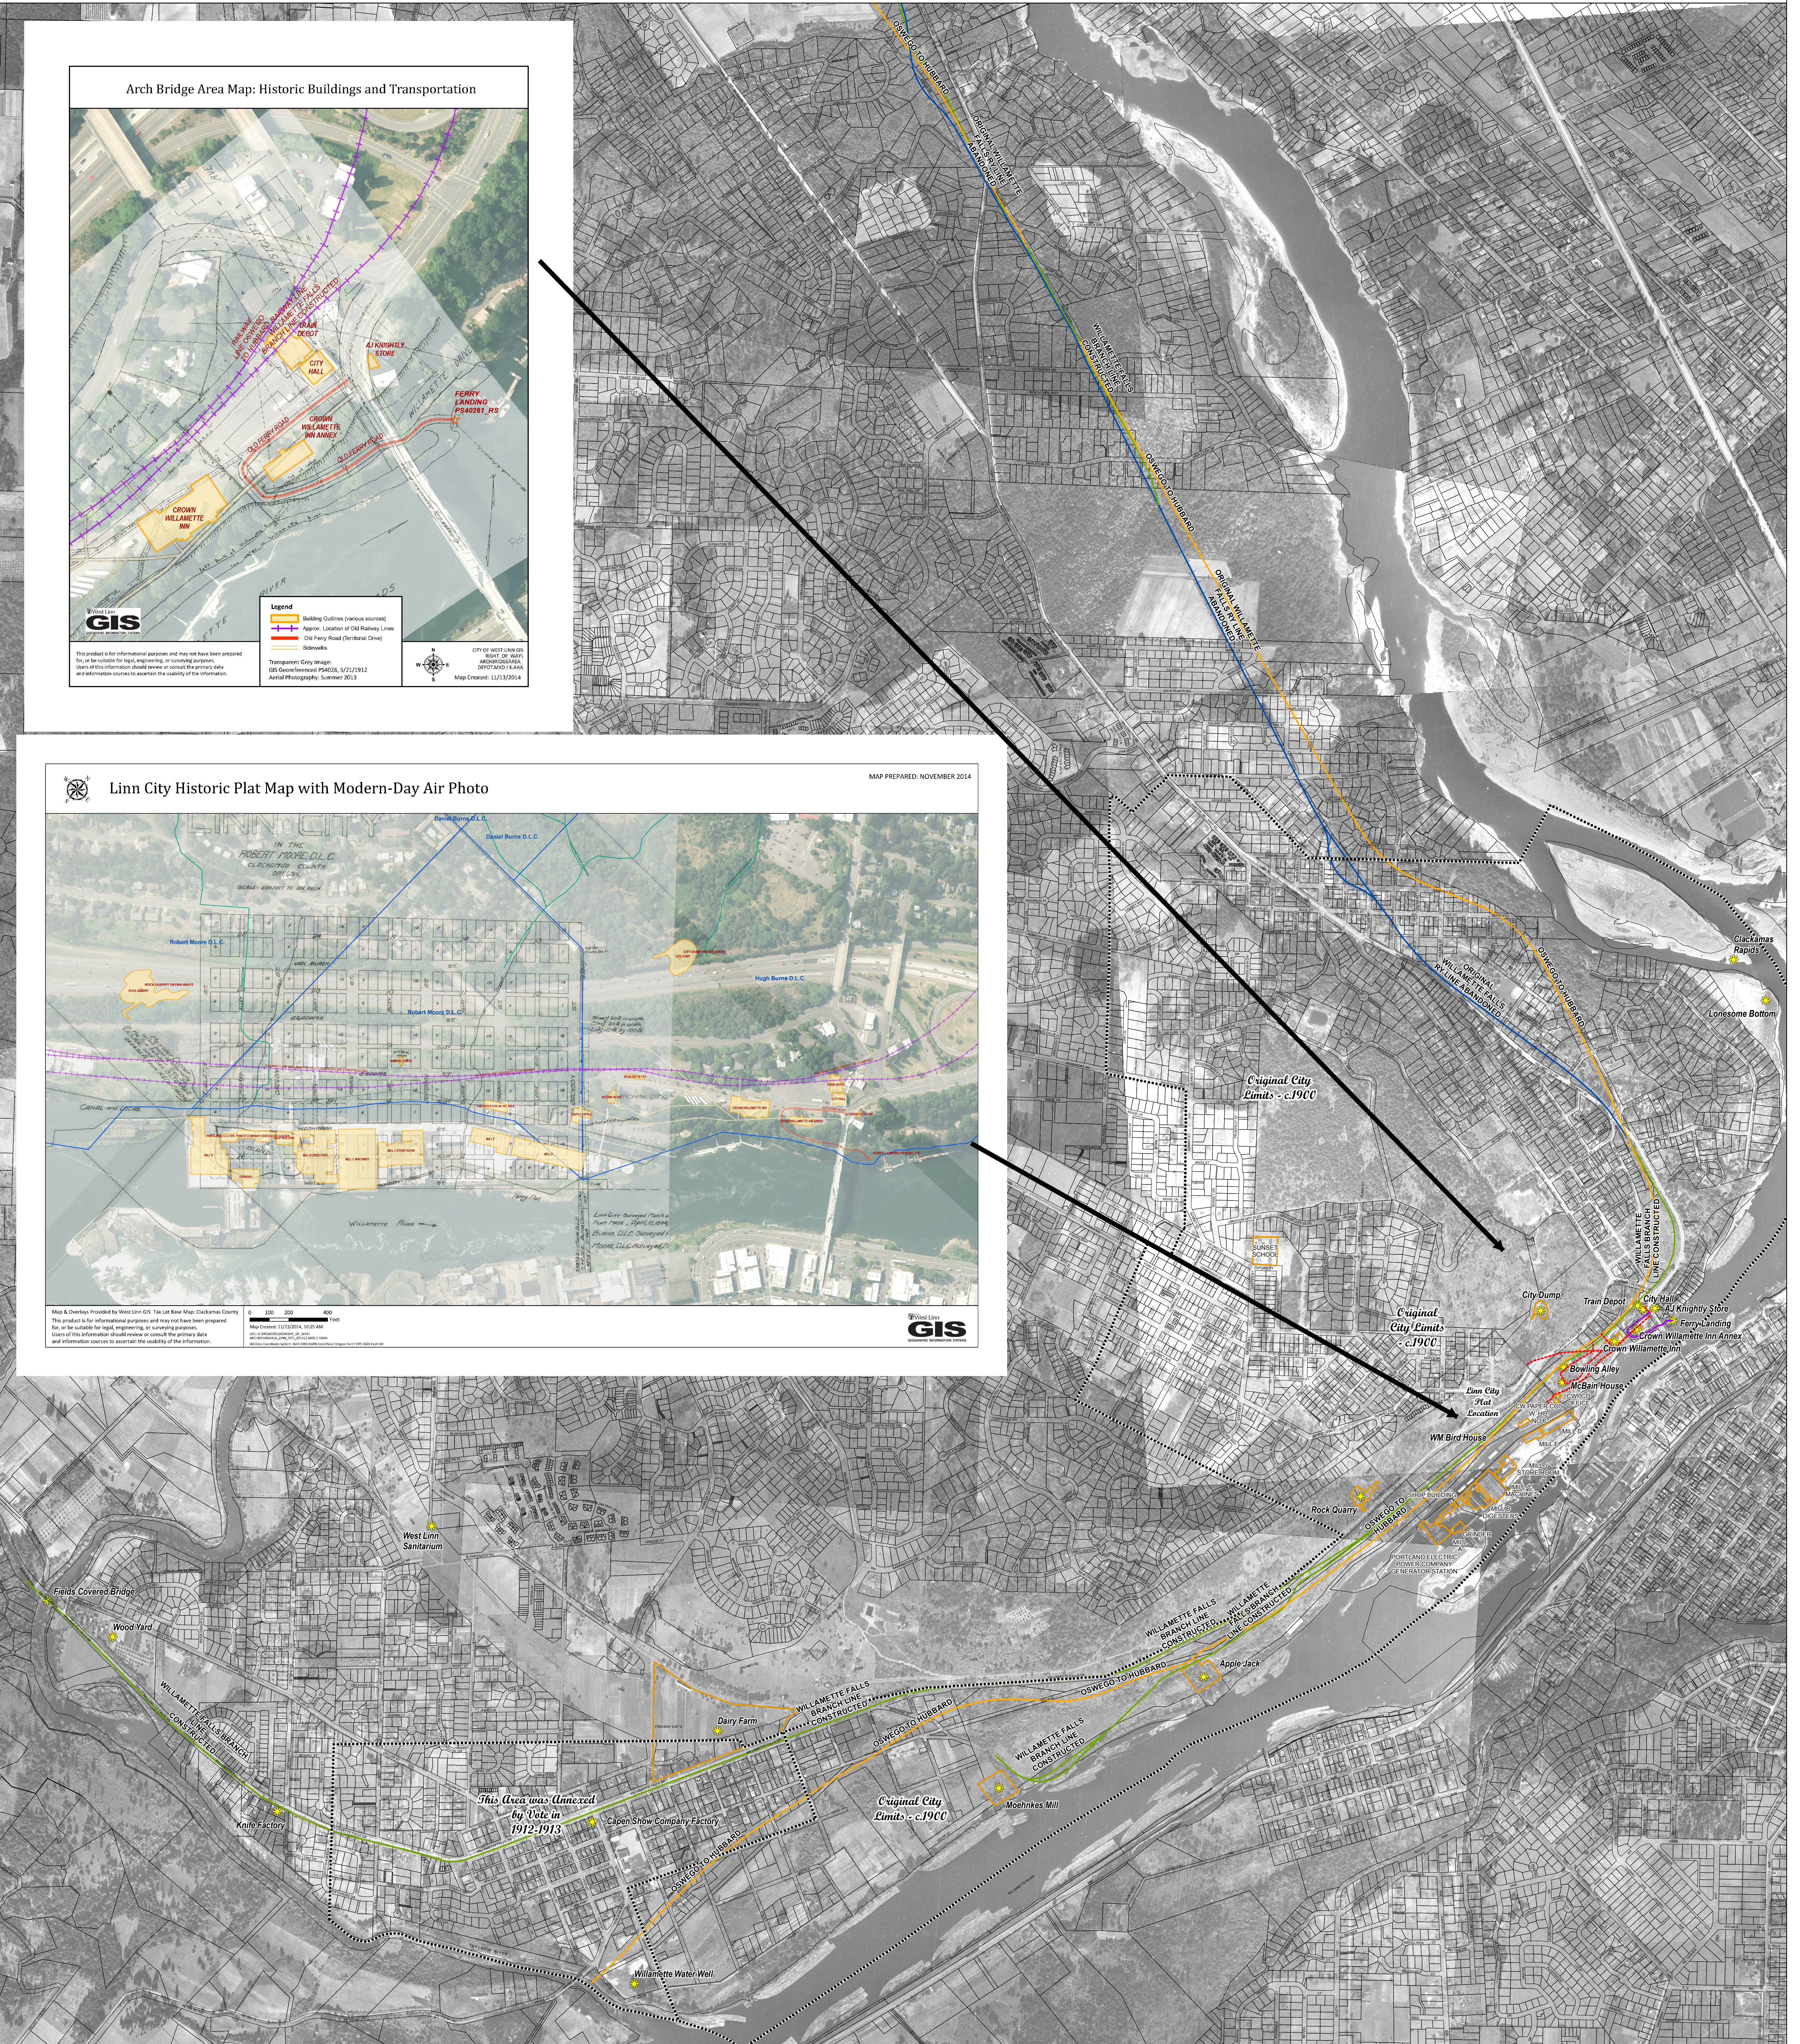

# Historic Railways in West Linn with 1936 Air Photo

Map & Overlays Provided by West Linn GIS Tax Lot Base Map: Clackamas County

This product is for informational purposes and may not have been prepared for, or be suitable for legal, engineering, or surveying purposes. Users of this information should review or consult the primary data and information sources to ascertain the usability of the information.

- Legend**
- Original Willamette Fall RW Line
  - Oswego to Hubbard Line
  - Willamette Falls Branch Line
  - Old Ferry Road
  - Sidewalks
  - Historic Location

- City Limits 1912-1913
- Historic Location
- Linn City Plat Outline
- Current Day Taxlot Base Map with Street Names