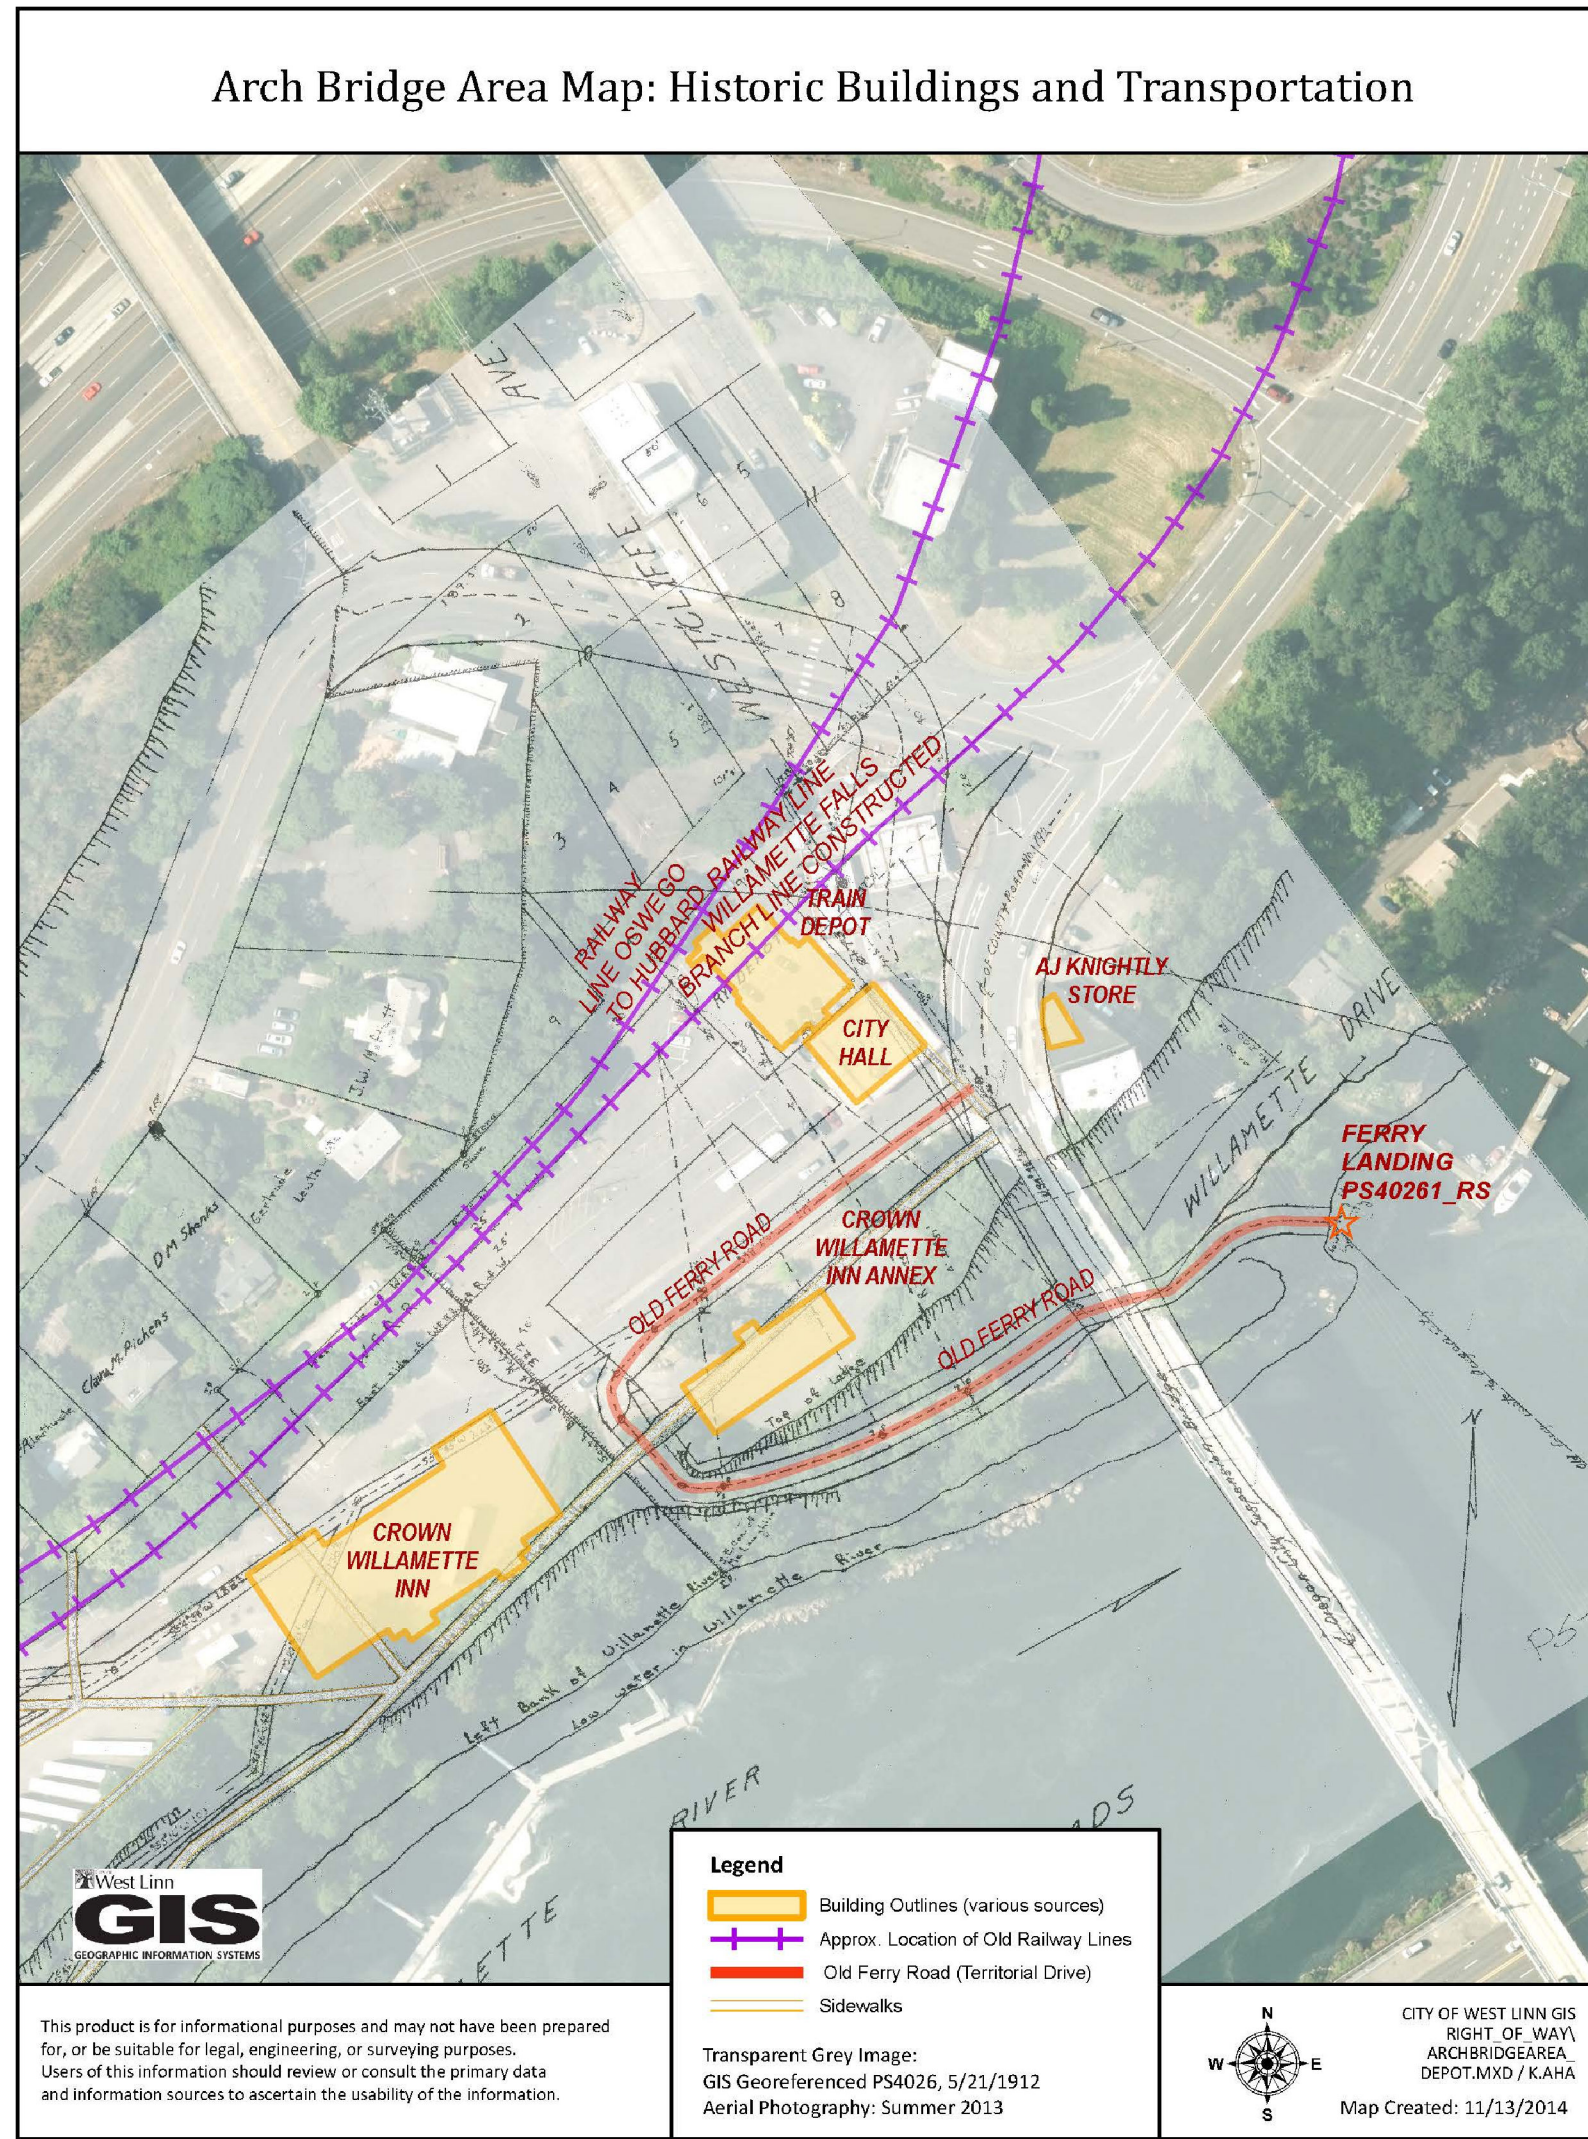

# Historic Railways in West Linn with 1936 Air Photo

Map & Overlays Provided by West Linn GIS Tax Lot Base Map: Clackamas County

This product is for informational purposes and may not have been prepared for, or be suitable for legal, engineering, or surveying purposes. Users of this information should review or consult the primary data and information sources to ascertain the usability of the information.

- Legend**
- Original Willamette Fall RW Line
  - Oswego to Hubbard Line
  - Willamette Falls Branch Line
  - Old Ferry Road
  - Sidewalks
  - Historic Location

- City Limits 1912-1913
- Historic Location
- Linn City Plat Outline
- Current Day Taxlot Base Map with Street Names