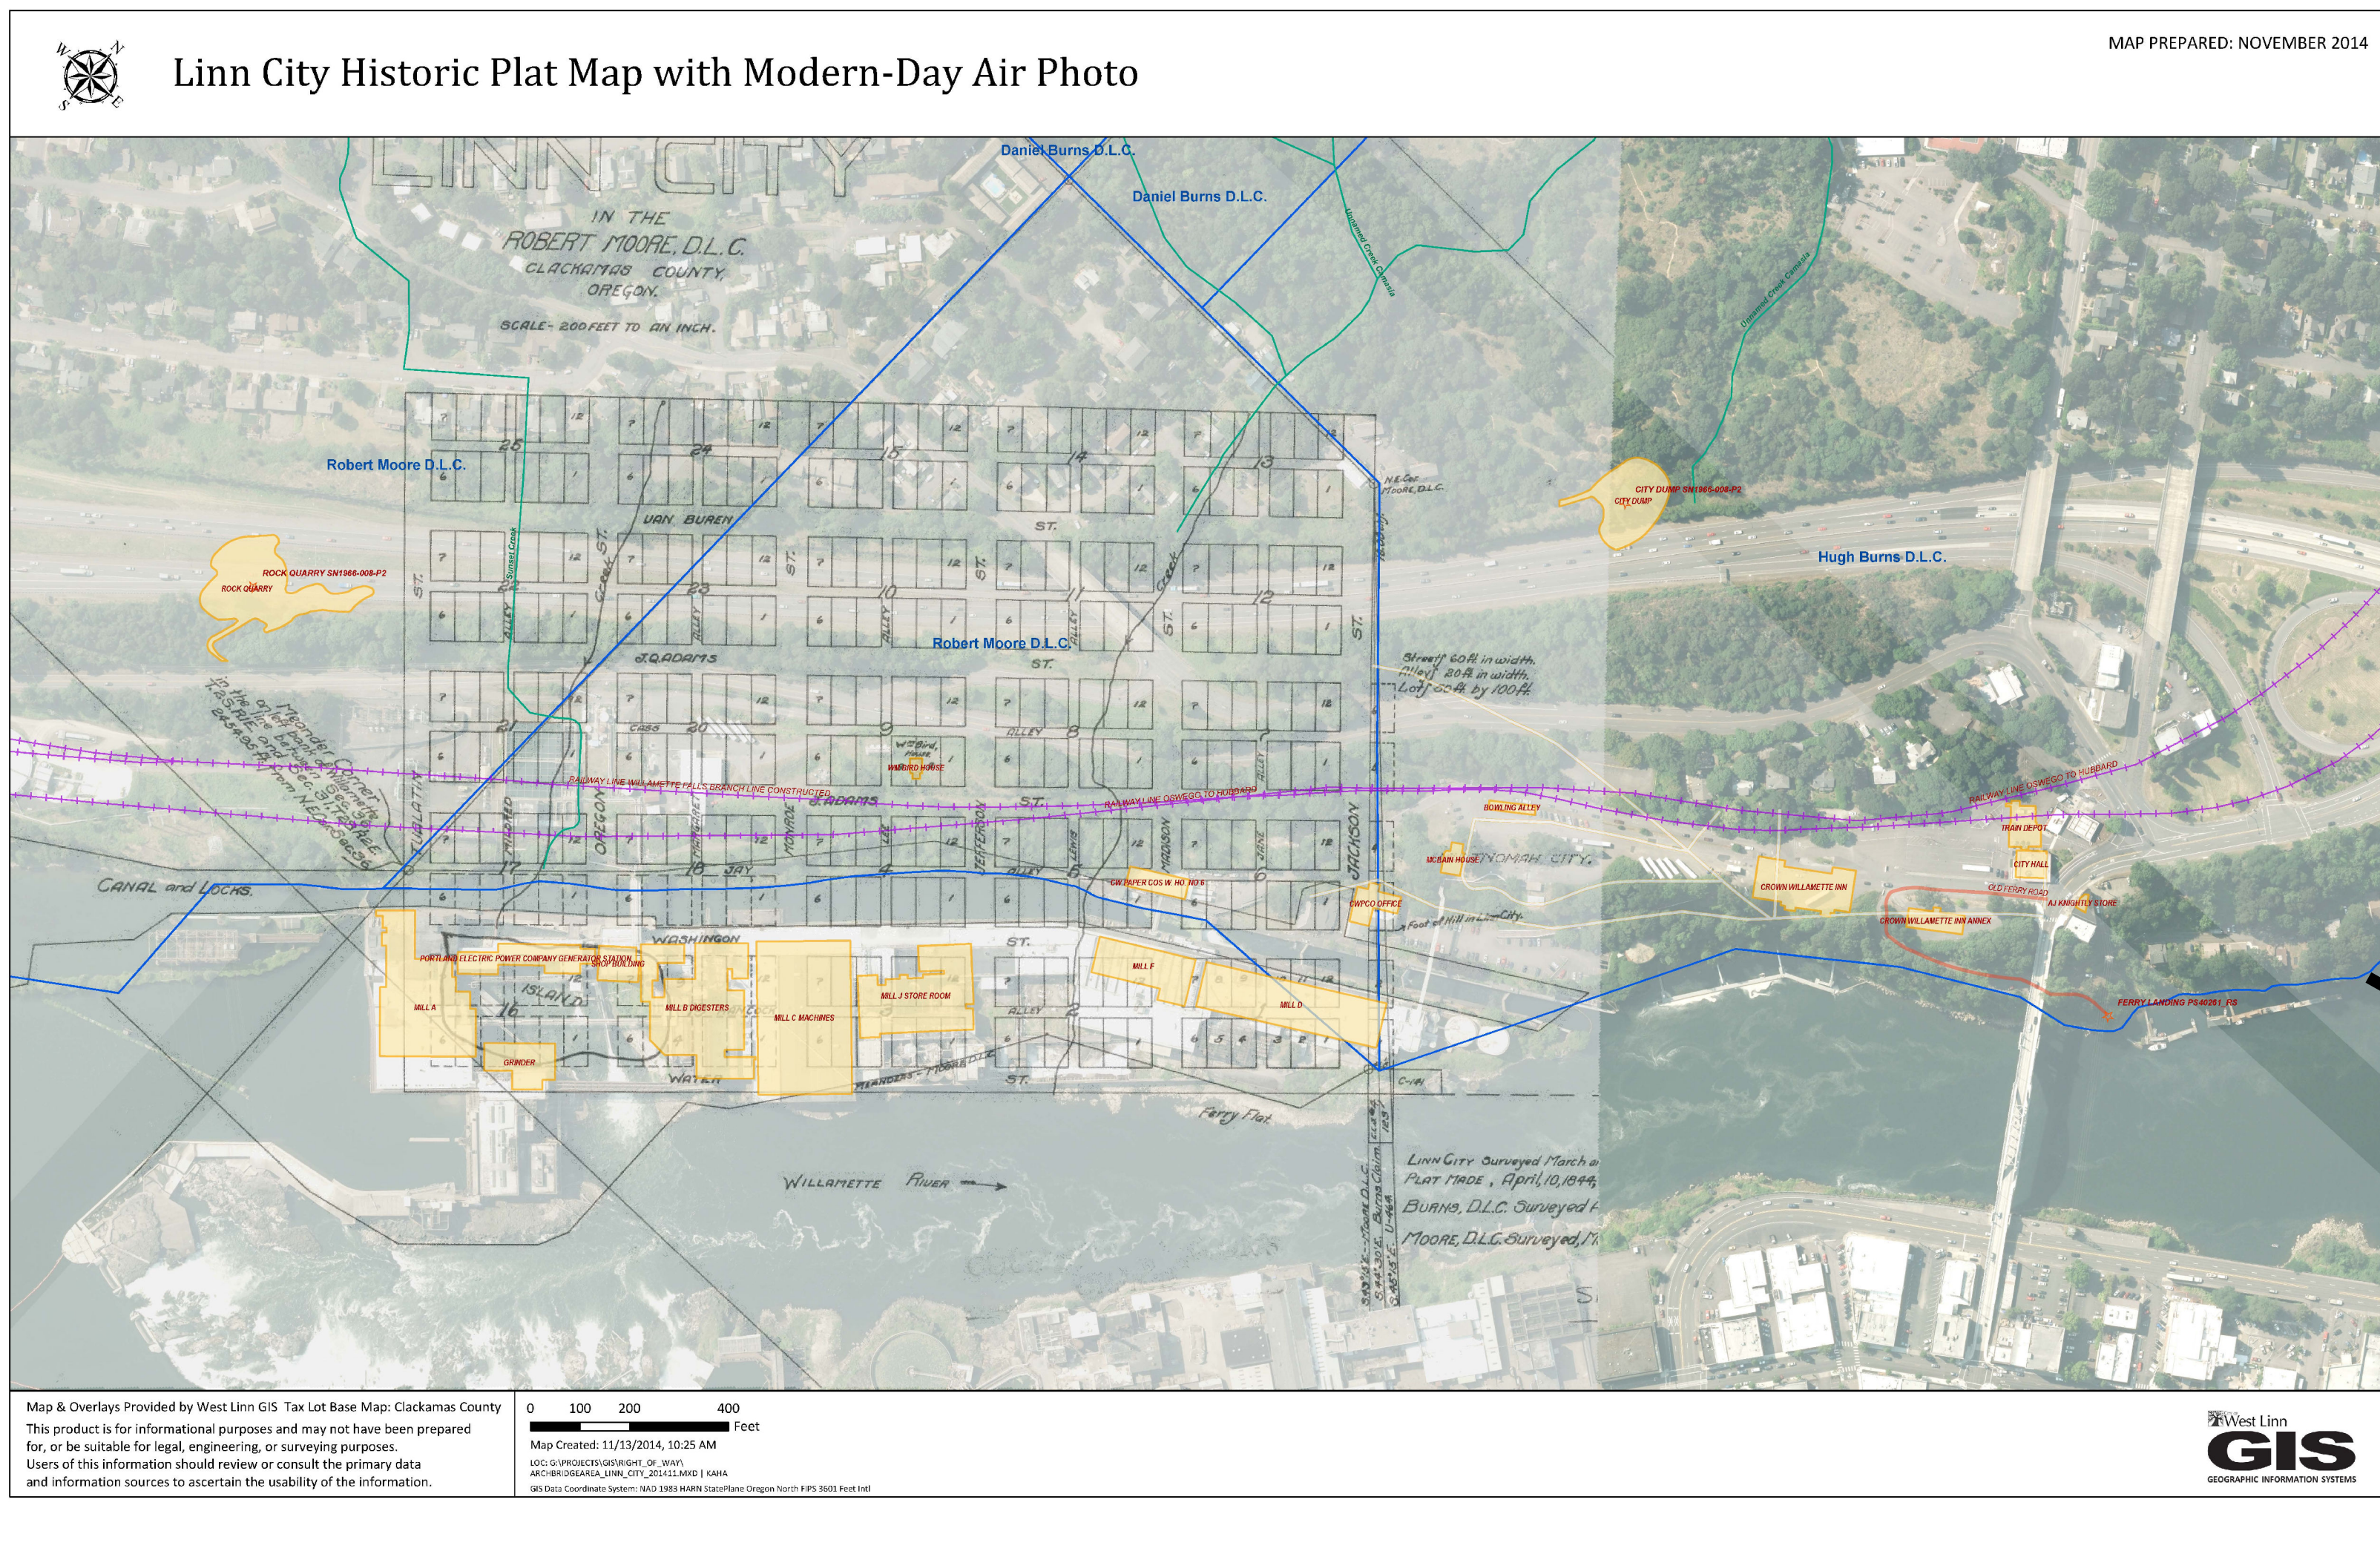

# Historic Railways in West Linn with 1936 Air Photo

Map & Overlays Provided by West Linn GIS Tax Lot Base Map: Clackamas County

This product is for informational purposes and may not have been prepared for, or be suitable for legal, engineering, or surveying purposes. Users of this information should review or consult the primary data and information sources to ascertain the usability of the information.

- Legend**
- Original Willamette Fall RW Line
  - Oswego to Hubbard Line
  - Willamette Falls Branch Line
  - Old Ferry Road
  - Sidewalks
  - Historic Location

- City Limits 1912-1913
- Historic Location
- Linn City Plat Outline
- Current Day Taxlot Base Map with Street Names