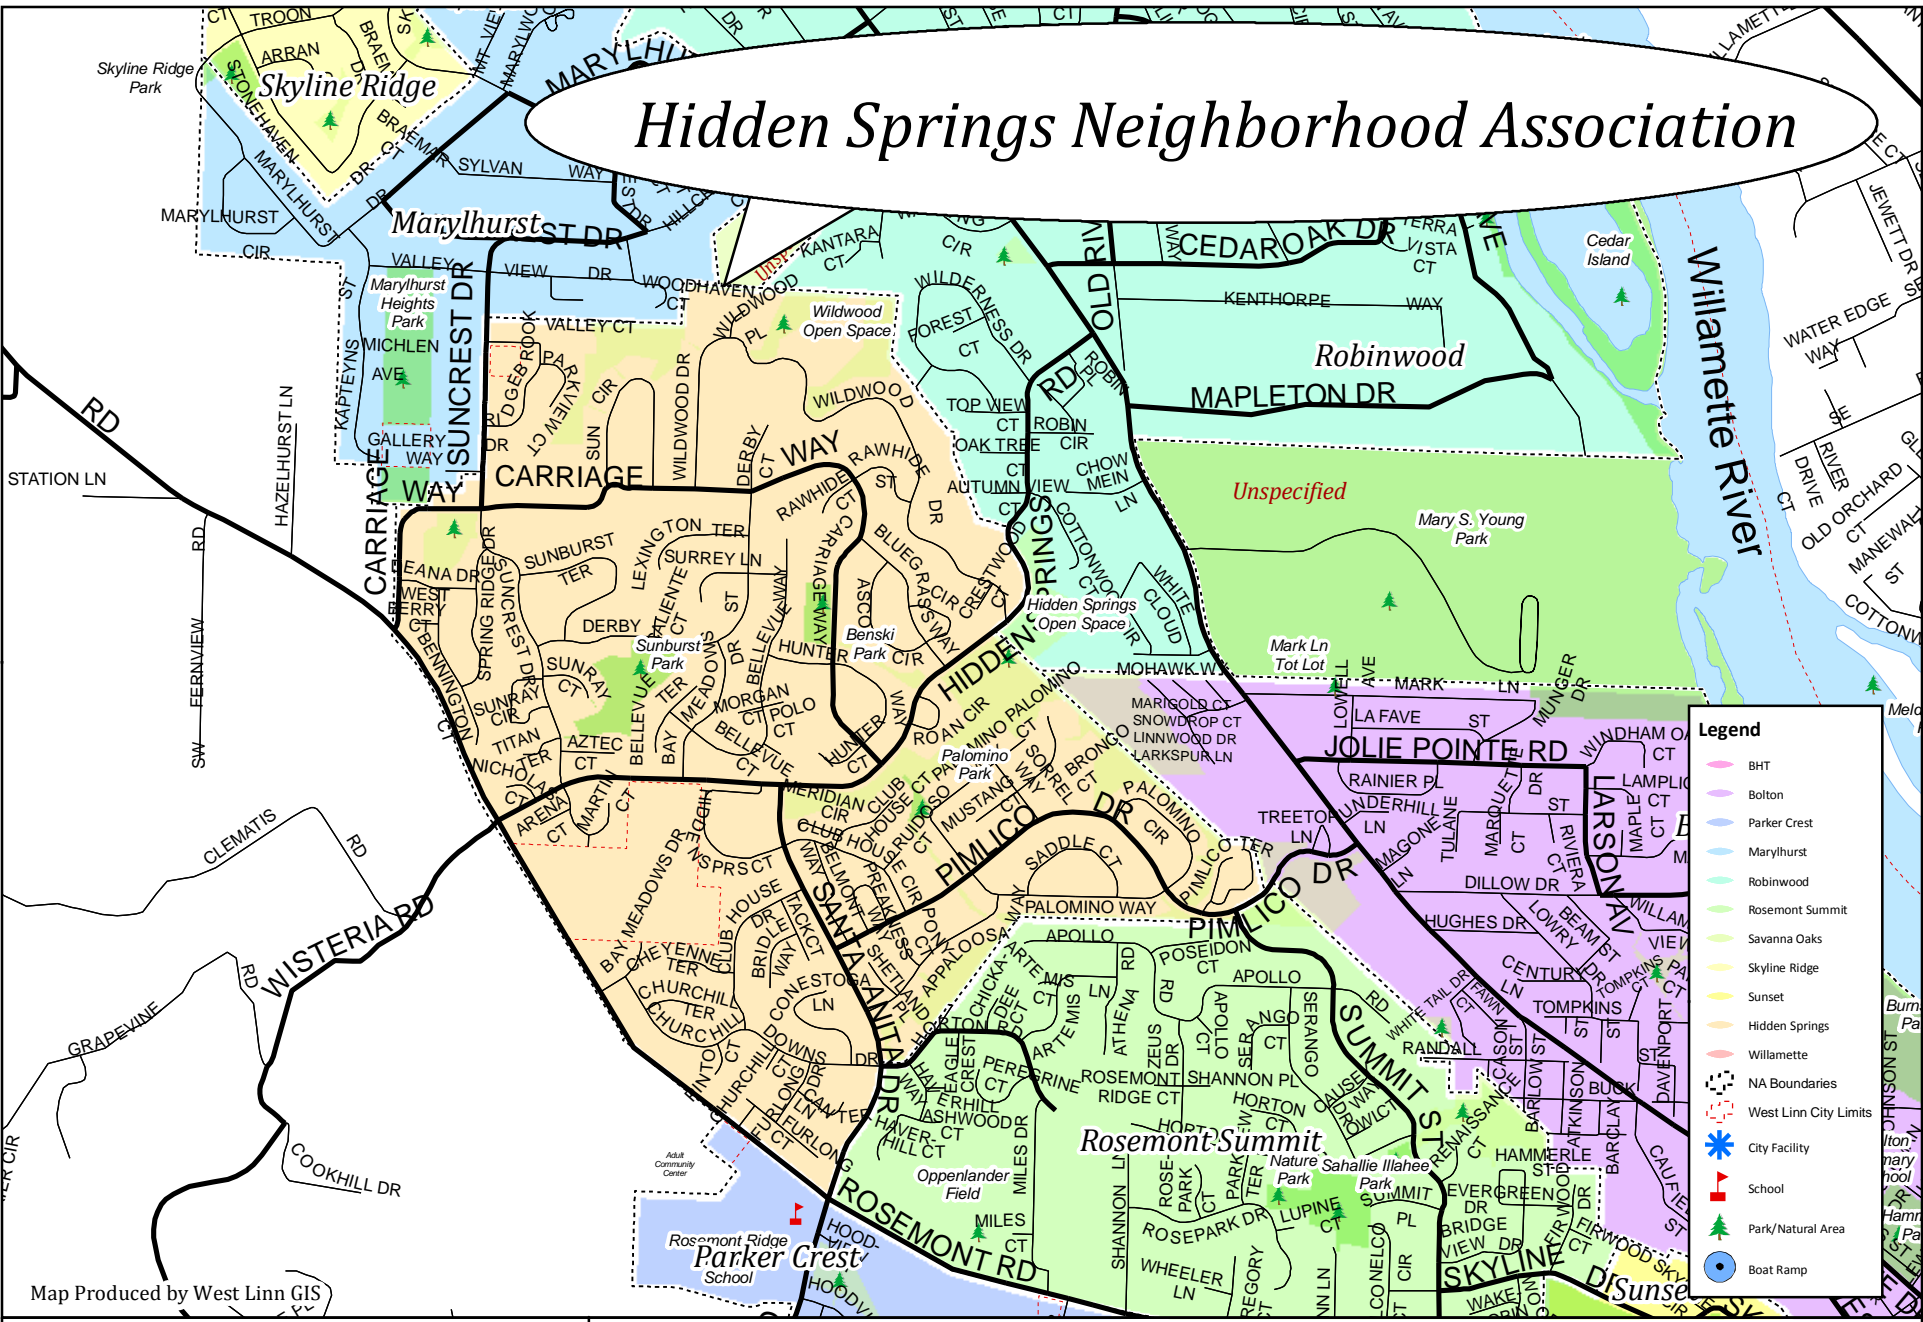

Hidden Springs Neighborhood Association

Legend

- BHT
- Bolton
- Parker Crest
- Marylhurst
- Robinwood
- Rosemont Summit
- Savanna Oaks
- Skyline Ridge
- Sunset
- Hidden Springs
- Willamette
- NA Boundaries
- West Linn City Limits
- ★ City Facility
- ▲ School
- 🌲 Park/Natural Area
- Boat Ramp

Map Produced by West Linn GIS

This product is for informational purposes and may not have been prepared for, or be suitable for legal, engineering, or surveying purposes. Users of this information should review or consult the primary data and information sources to ascertain the usability of the information.

JUNE 2009

0 0.125 0.25 0.5 Miles

NEIGHBORHOOD / A_NEIGHBORHOOD_2009_INDIVIDUAL.MXD / KAHA / 6-2-09