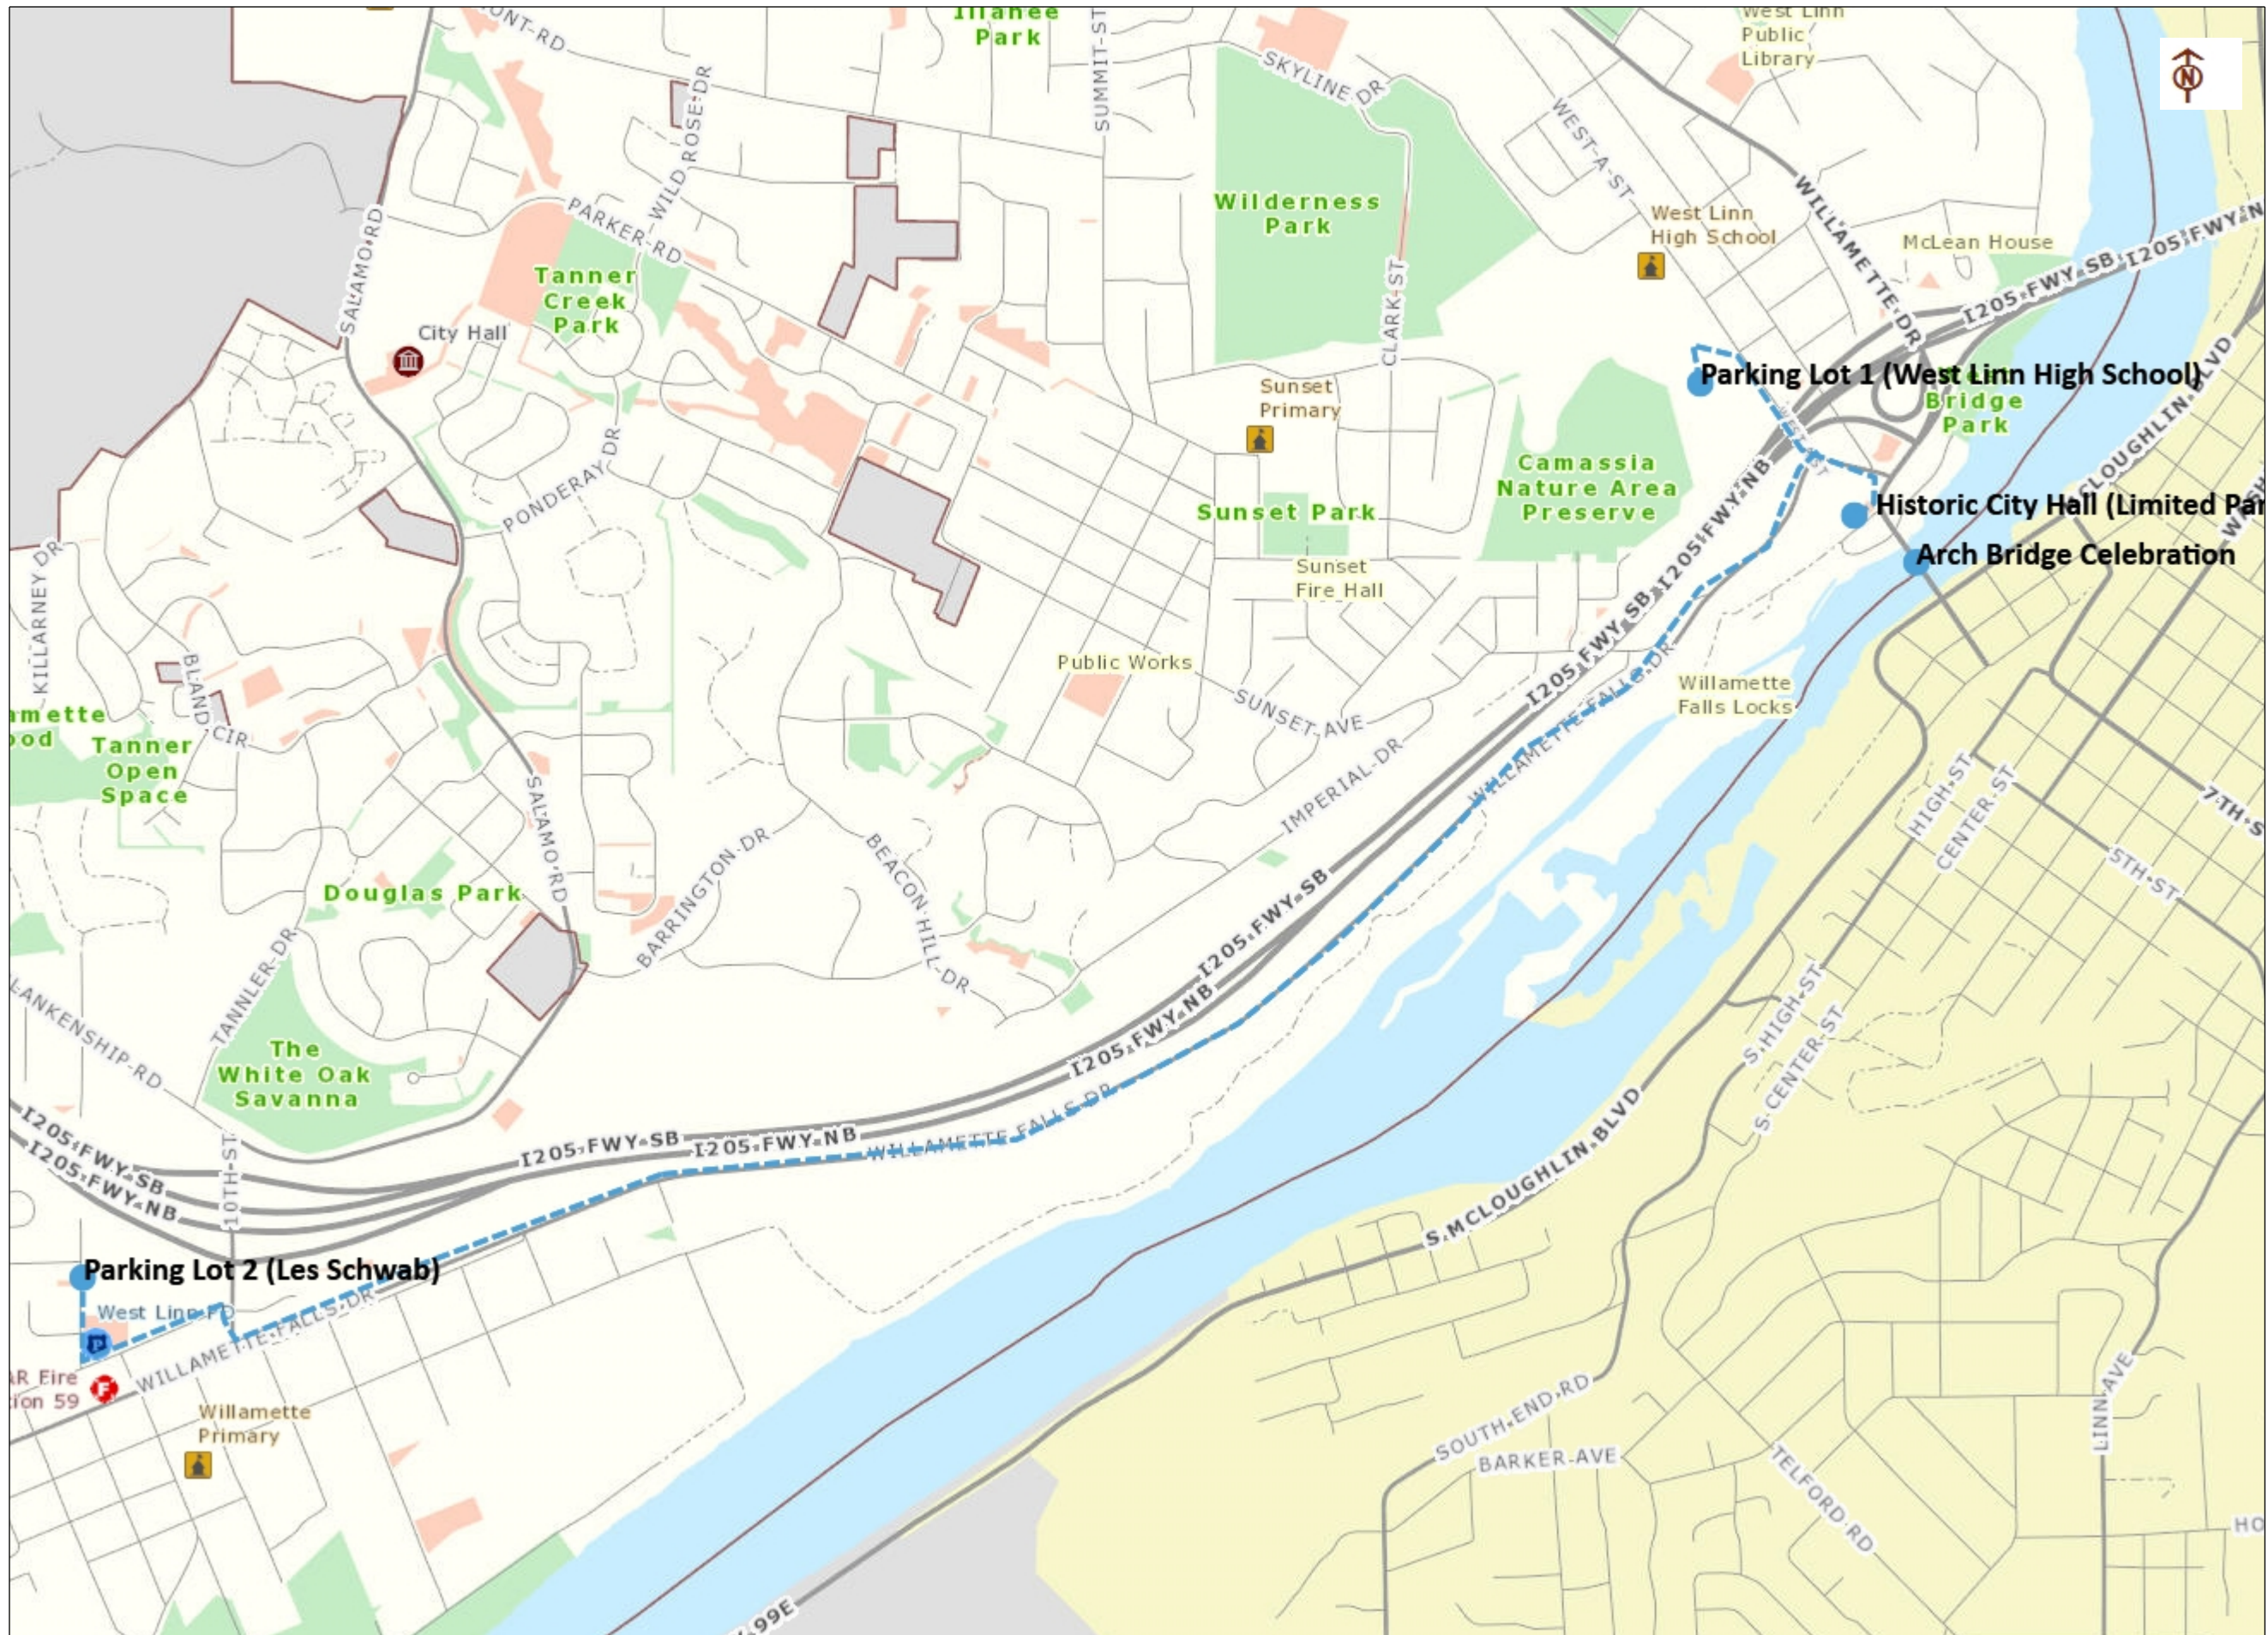

Legend

- City Limit
- Parks and Open Space
- City Owned Property

1: 18,056

Notes
Shuttle Route for Arch Bridge Celebration
on Sat Oct 1, 8:30am to 2pm