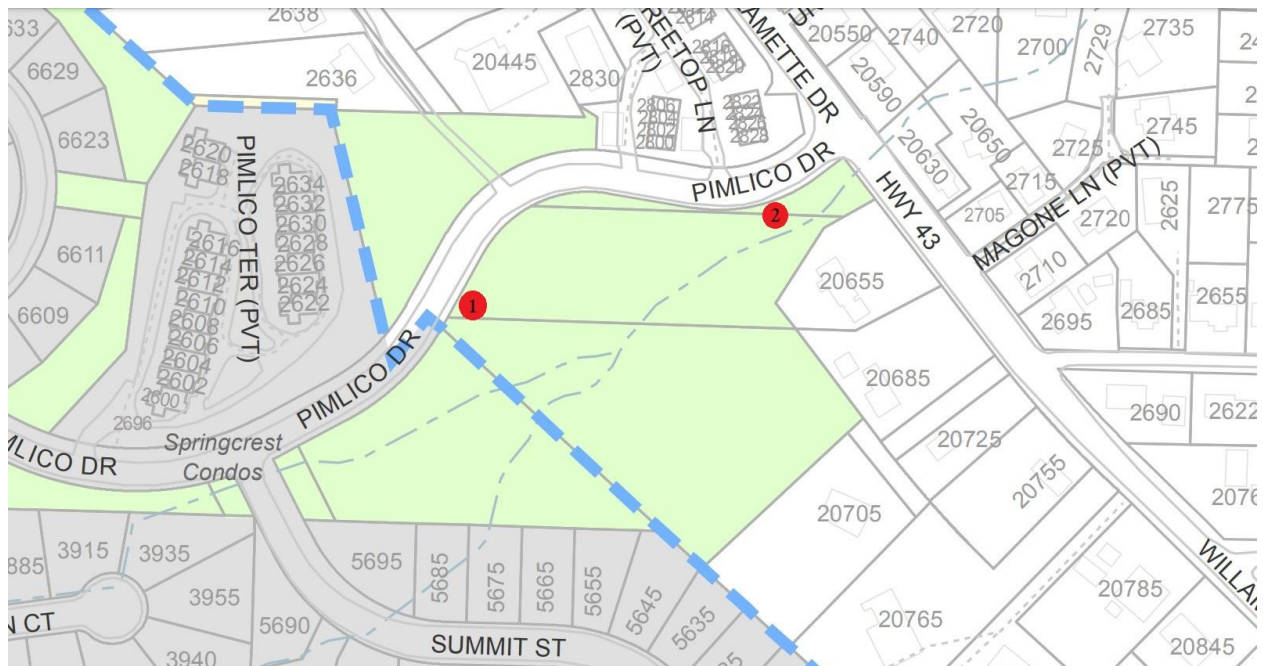

Bolton Neighborhood Signs

- The City will pay for and install two Bolton Neighborhood signs within the Bolton neighborhood.
- The locations must meet certain criteria, such as not within ODOT right-of-ways, as well as other restrictions.
- Vince Miles, BNA Vice-President has been discussing placement options and design of the signs with Jeff Randall, Public Works Operations Supervisor.
- The attached photos and maps show locations that can be used.
- We will decide on where to place the signs at our October 17th monthly meeting. Come and express your thoughts.

Pimlico Drive

Skyline Drive

Willamette Falls Drive