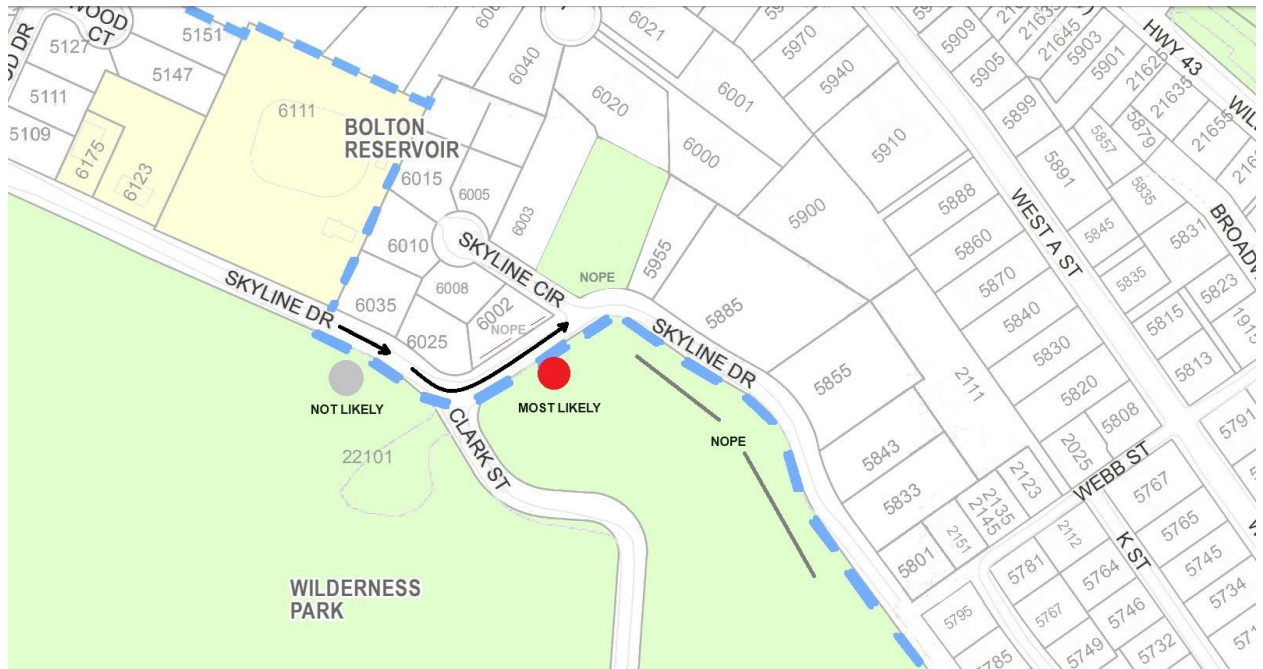

Bolton Neighborhood Signs

- The City will pay for and install two Bolton Neighborhood signs within the Bolton neighborhood.
- The locations must meet certain criteria, such as not within ODOT right-of-ways, as well as other restrictions.
- Vince Miles, BNA Vice-President has been discussing placement options and design of the signs with Jeff Randall, Public Works Operations Supervisor.
- The attached photos and maps show locations that can be used.
- We will decide on where to place the signs at our October 17th monthly meeting. Come and express your thoughts.

Pimlico Drive

Skyline Drive

Willamette Falls Drive