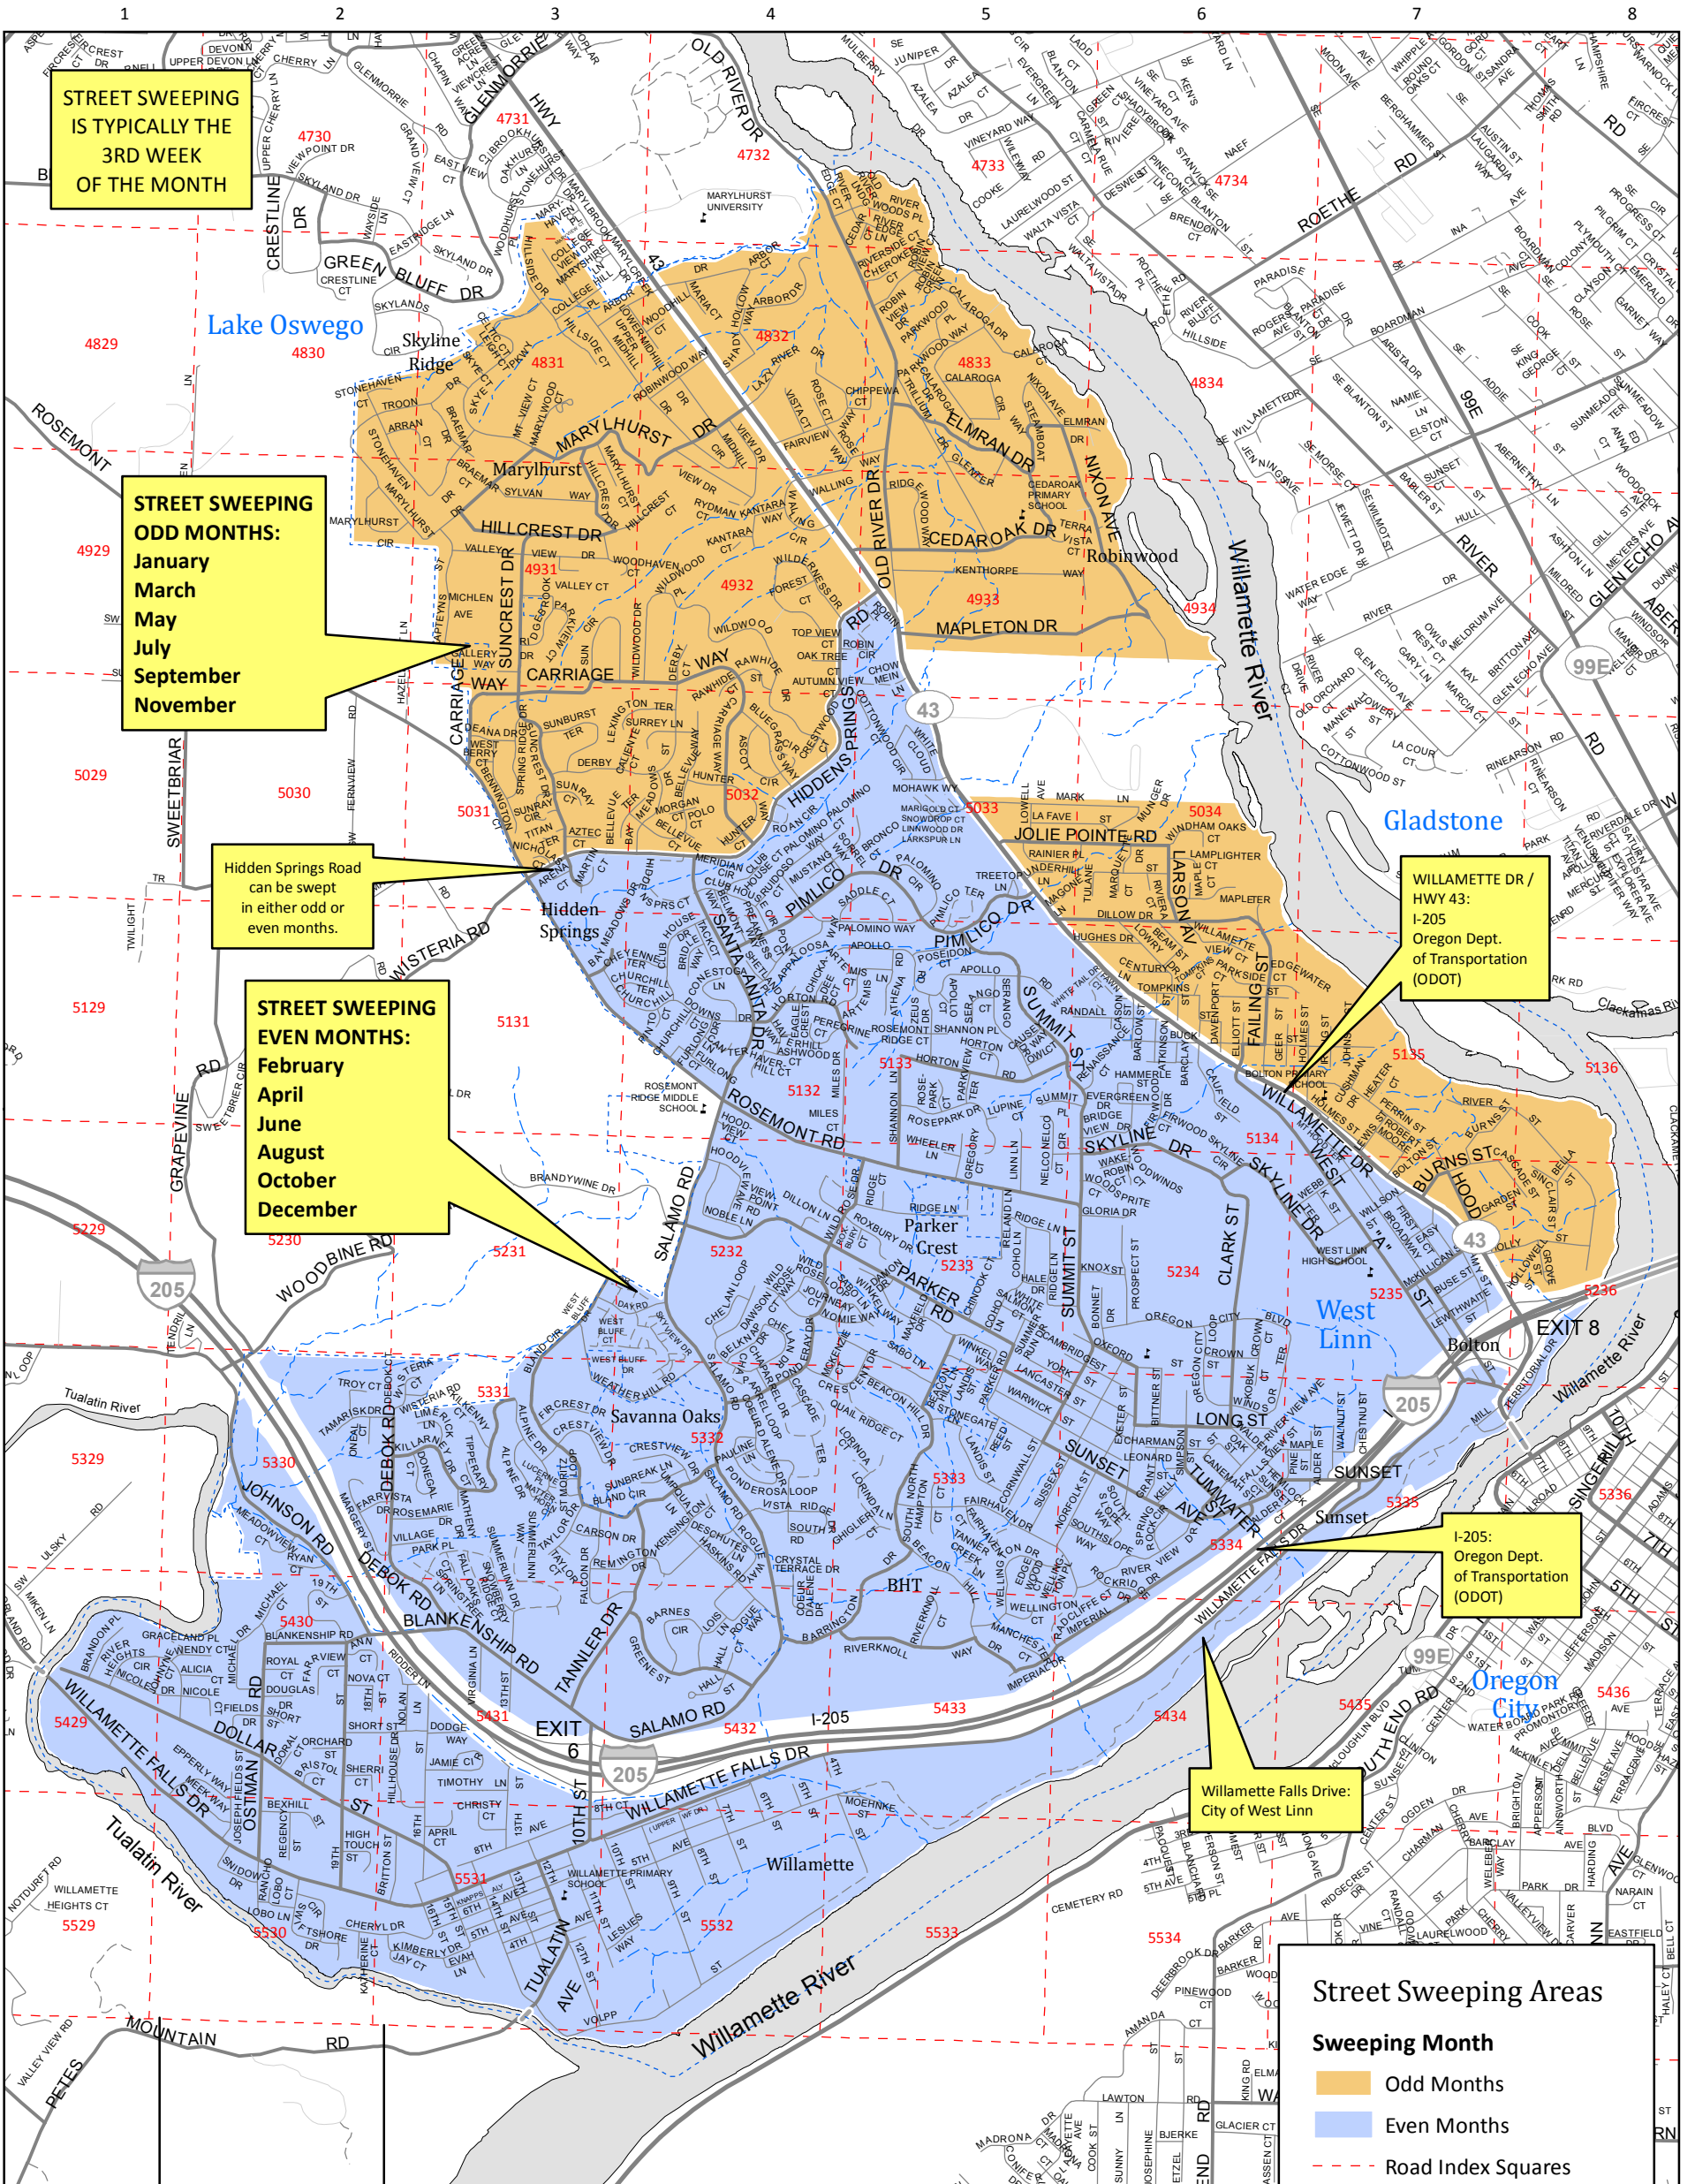

City of West Linn Street Sweeping Areas

Street Sweeping Areas

Sweeping Month

- Odd Months
- Even Months

--- Road Index Squares

5232 City Atlas Page Number

--- West Linn City Limits

The 2-Character Numbering (F4) displayed along the edges of this map refer to the Street Name and Places Index shown on the opposite side of the map.
The 4-Digit Numbers (5232) displayed on this map refer to the West Linn Atlas Page Number.

PUBLISHED BY THE CITY OF WEST LINN'S PUBLIC WORKS DEPARTMENT
GIS Maps are available at: <http://westlinnoregon.gov>

DISCLAIMER:
This product is for informational purposes and may not have been prepared for, or be suitable for legal, engineering, or surveying purposes. Users of this information should review or consult the primary data and information sources to ascertain the usability of the information.