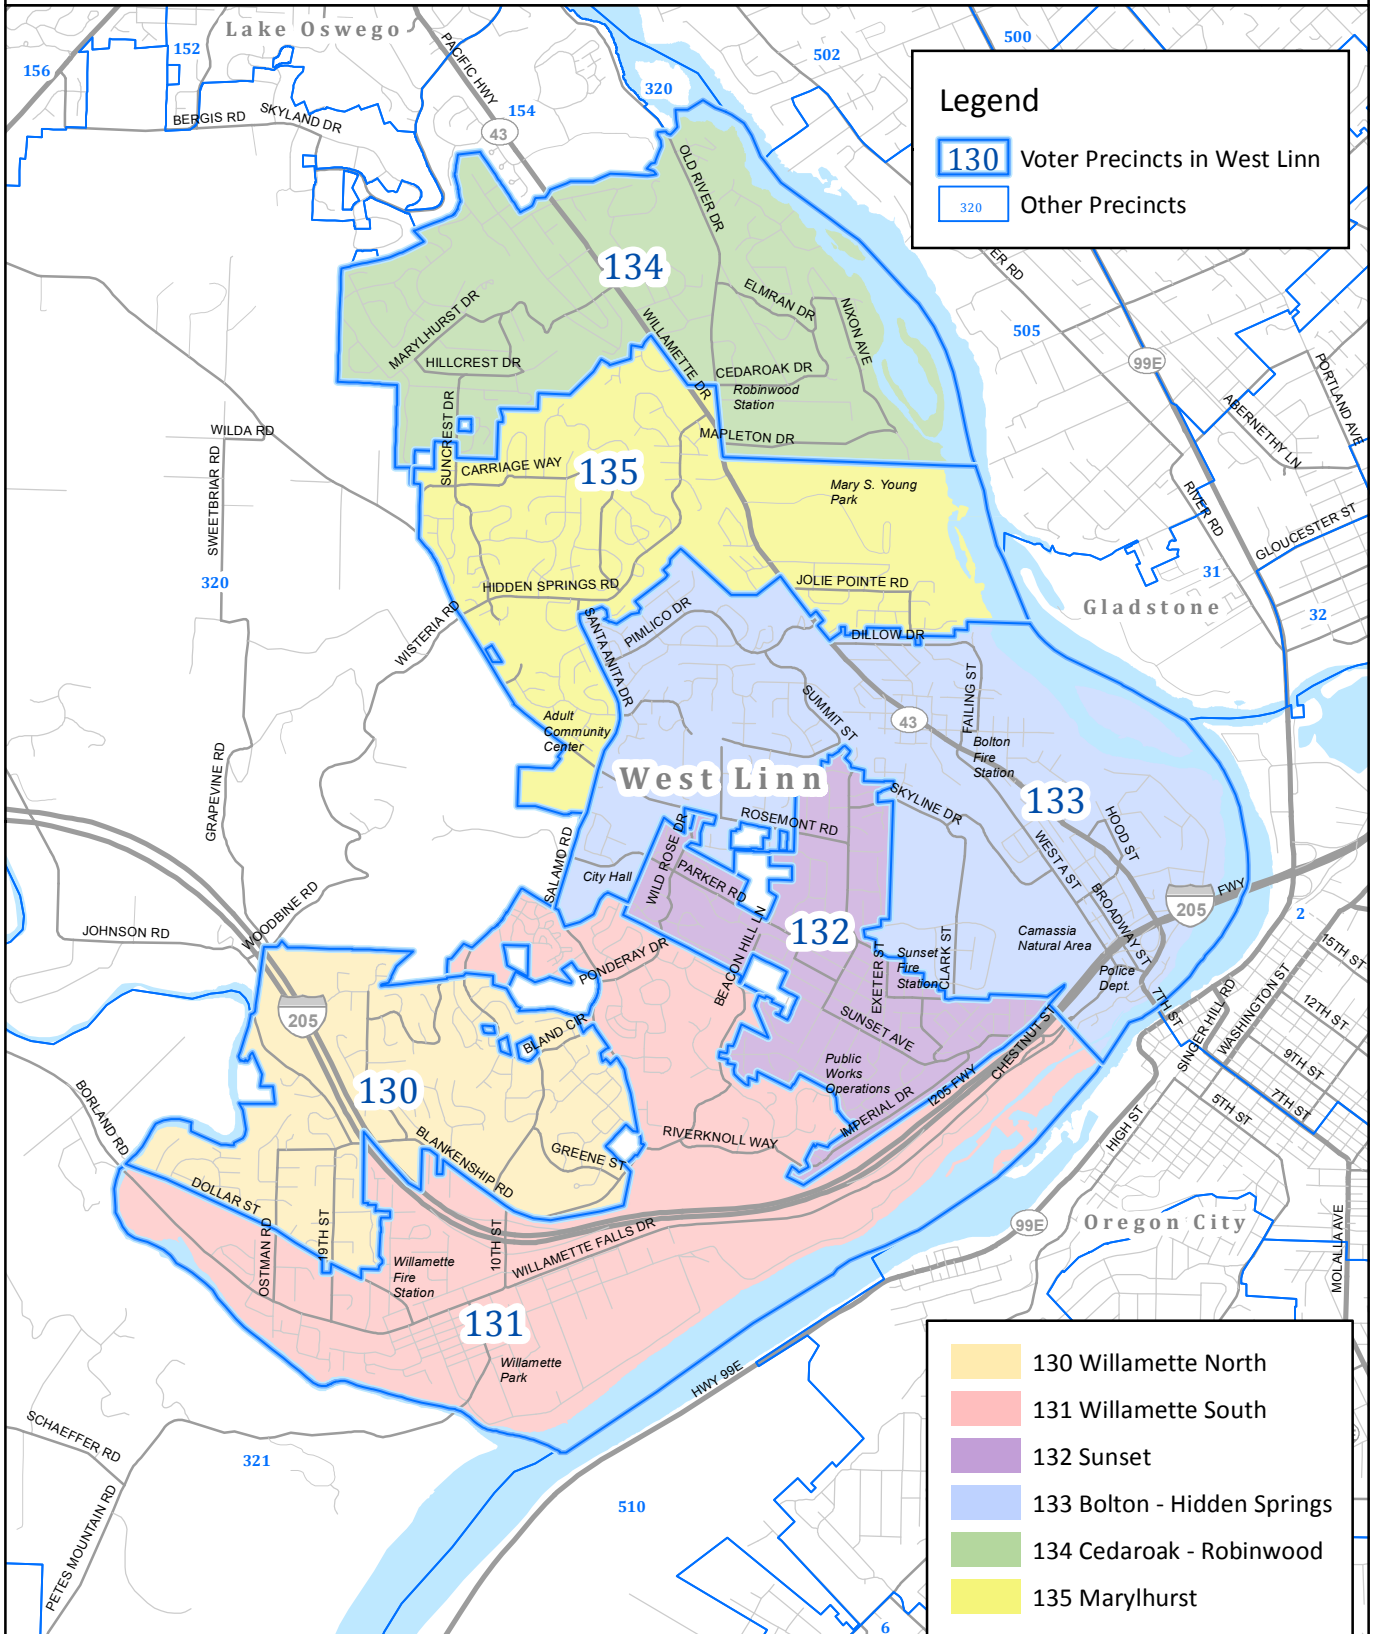

Voter Precincts in West Linn

Legend

- 130 Voter Precincts in West Linn
- 320 Other Precincts

- 130 Willamette North
- 131 Willamette South
- 132 Sunset
- 133 Bolton - Hidden Springs
- 134 Cedaroak - Robinwood
- 135 Marylhurst

STANDARD OREGON STATE GIS MAP DISCLAIMER:
 This product is for informational purposes and may not have been prepared for, or be suitable for legal, engineering, or surveying purposes. Users of this information should review or consult the primary data and information sources to ascertain the usability of the information.

PRECINCTS/ PRECINCTS2012NOV_COLORFUL.MXD / AHA / 11-30-2012
 Map Creation Date: Nov 30, 2012

Precinct Boundary Lines Source: Metro RUIS
 Please contact the County Elections Office for individual precinct maps.
<http://www.clackamas.us/elections/precincts.html>