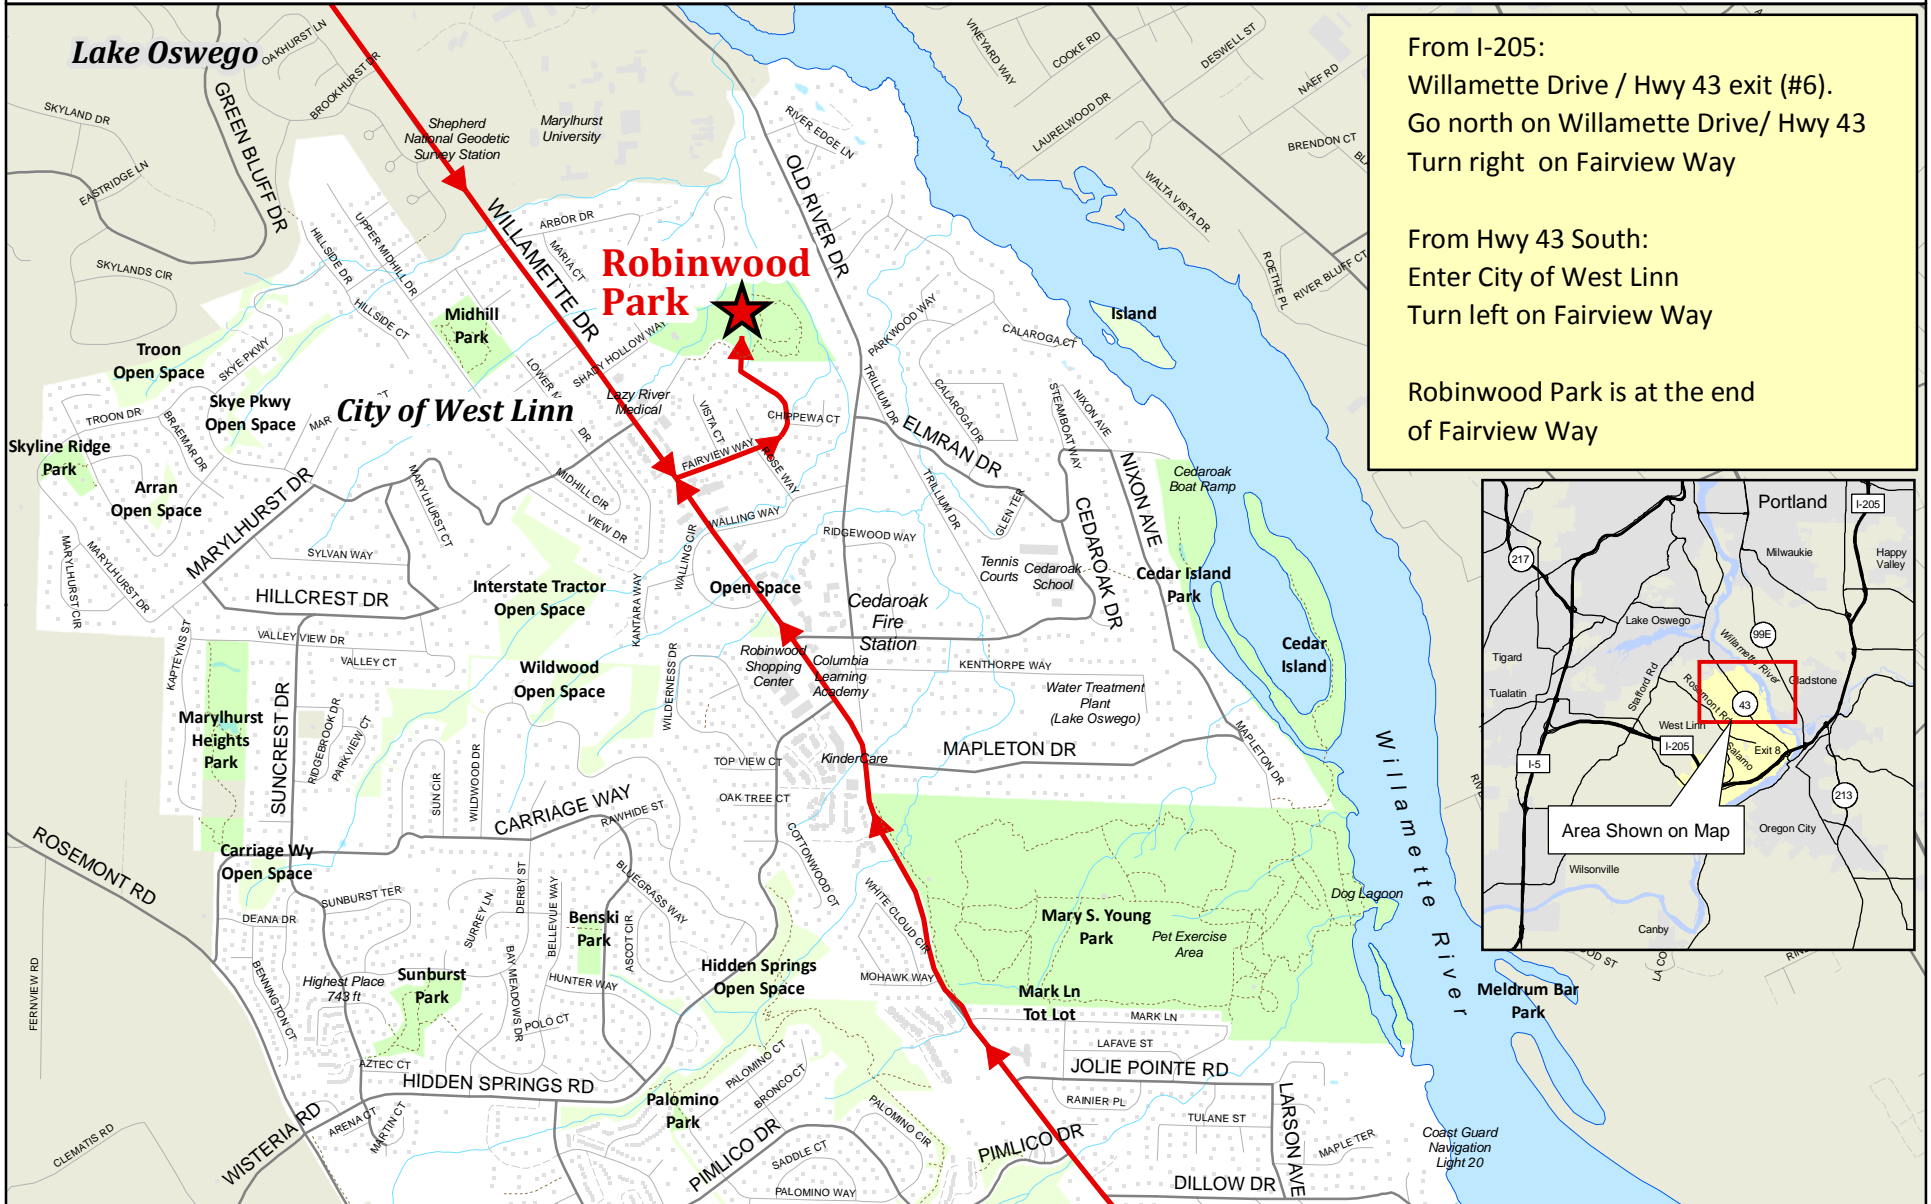

DIRECTIONS TO: Robinwood Park, West Linn, Oregon

3600 Fairview Way

From I-205:
Willamette Drive / Hwy 43 exit (#6).
Go north on Willamette Drive/ Hwy 43
Turn right on Fairview Way

From Hwy 43 South:
Enter City of West Linn
Turn left on Fairview Way

Robinwood Park is at the end
of Fairview Way