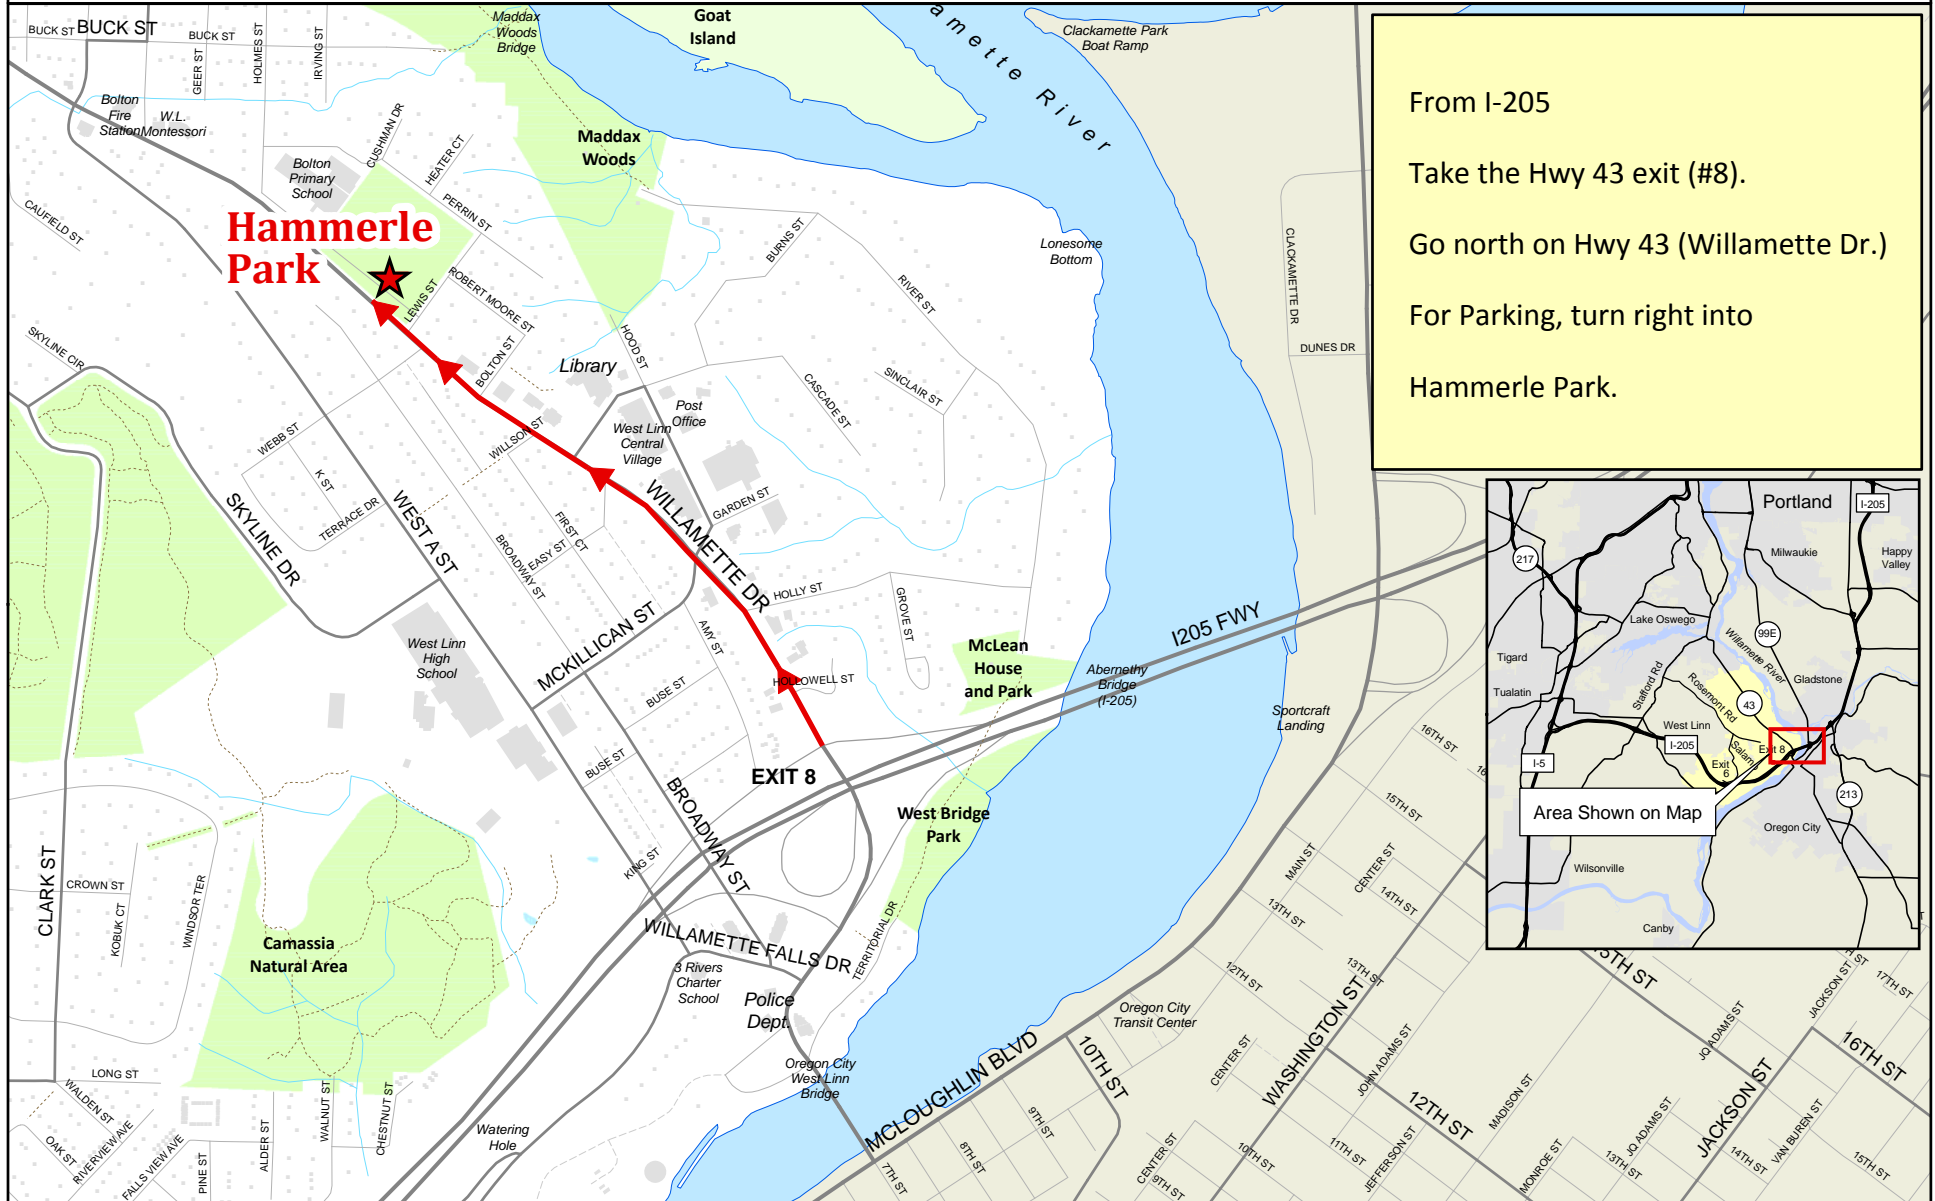

DIRECTIONS TO: Hammerle Park, West Linn, Oregon

1505 Lewis Street

From I-205
Take the Hwy 43 exit (#8).
Go north on Hwy 43 (Willamette Dr.)
For Parking, turn right into
Hammerle Park.