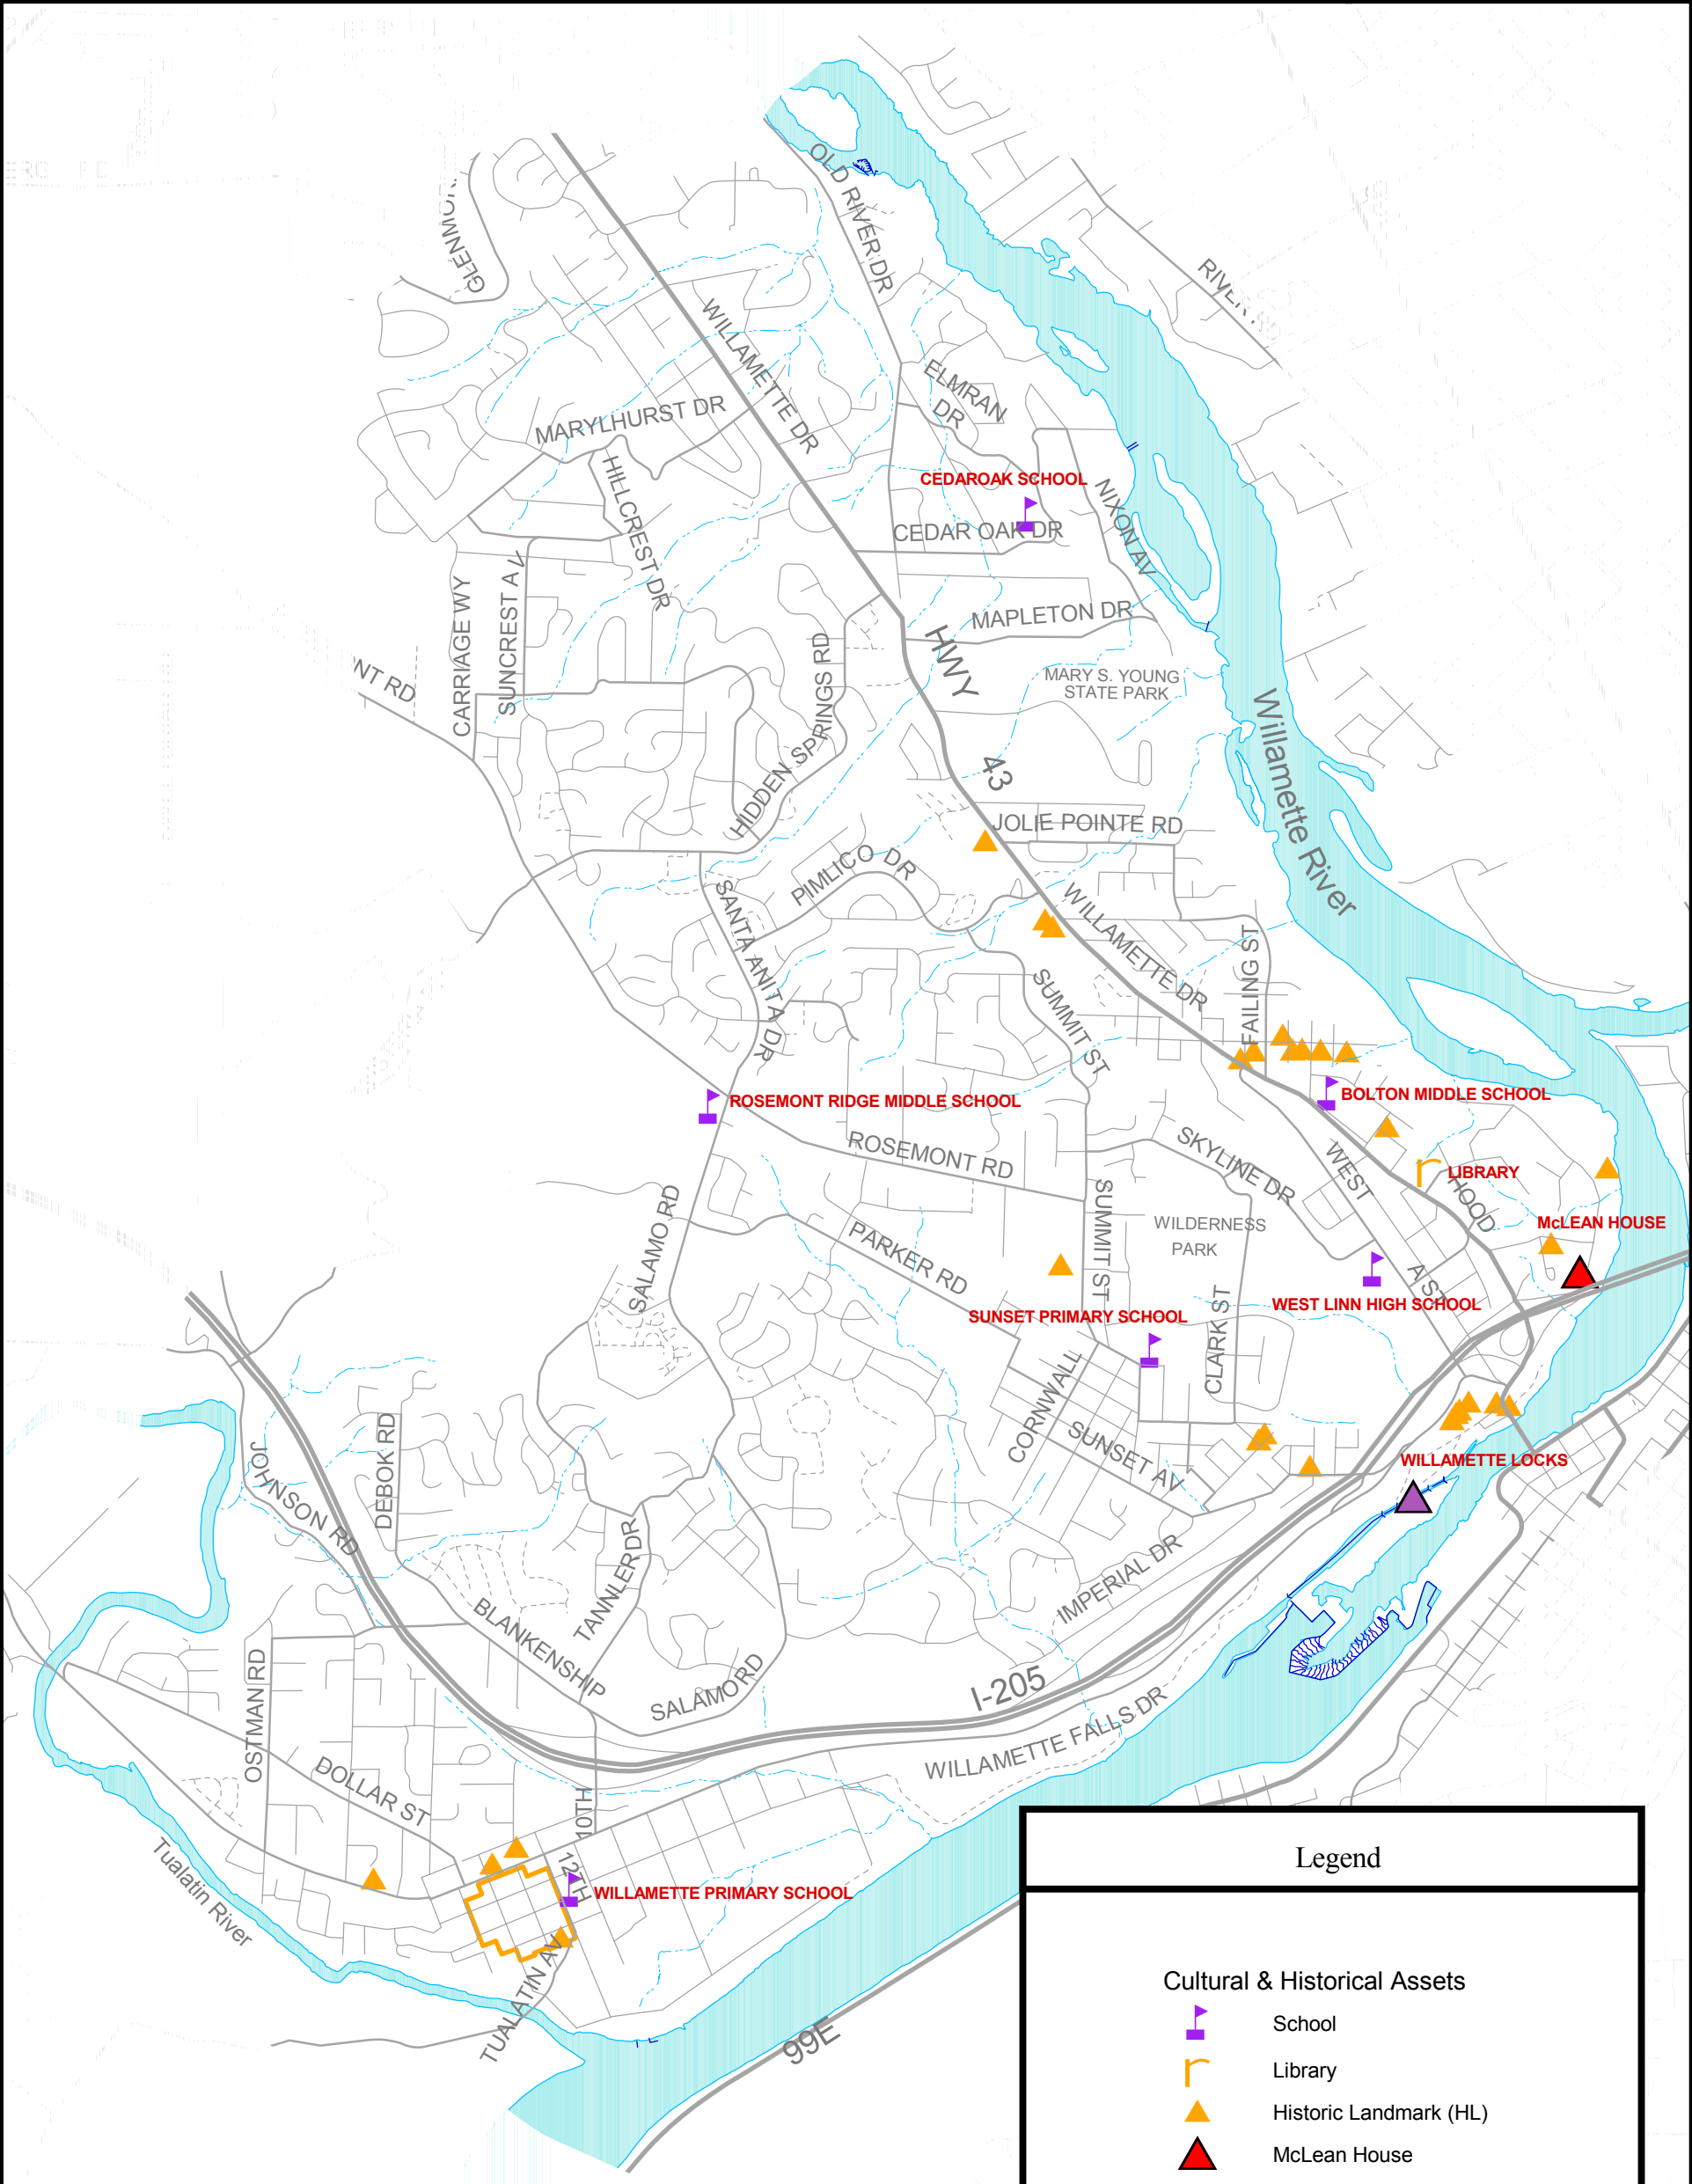

Cultural & Historical Assets

Legend

Cultural & Historical Assets

-  School
-  Library
-  Historic Landmark (HL)
-  McLean House
-  Willamette Locks
-  Willamette Historic District

This map and other information have been compiled for preliminary and general purposes. They are not intended to be complete and accurate for any other purposes. Specifically, this information is not intended to be complete for purposes of land use restriction, zoning, title, size, and suitability of the property for specific uses.

HAZARDS.APR / 6-16-03/ AHA