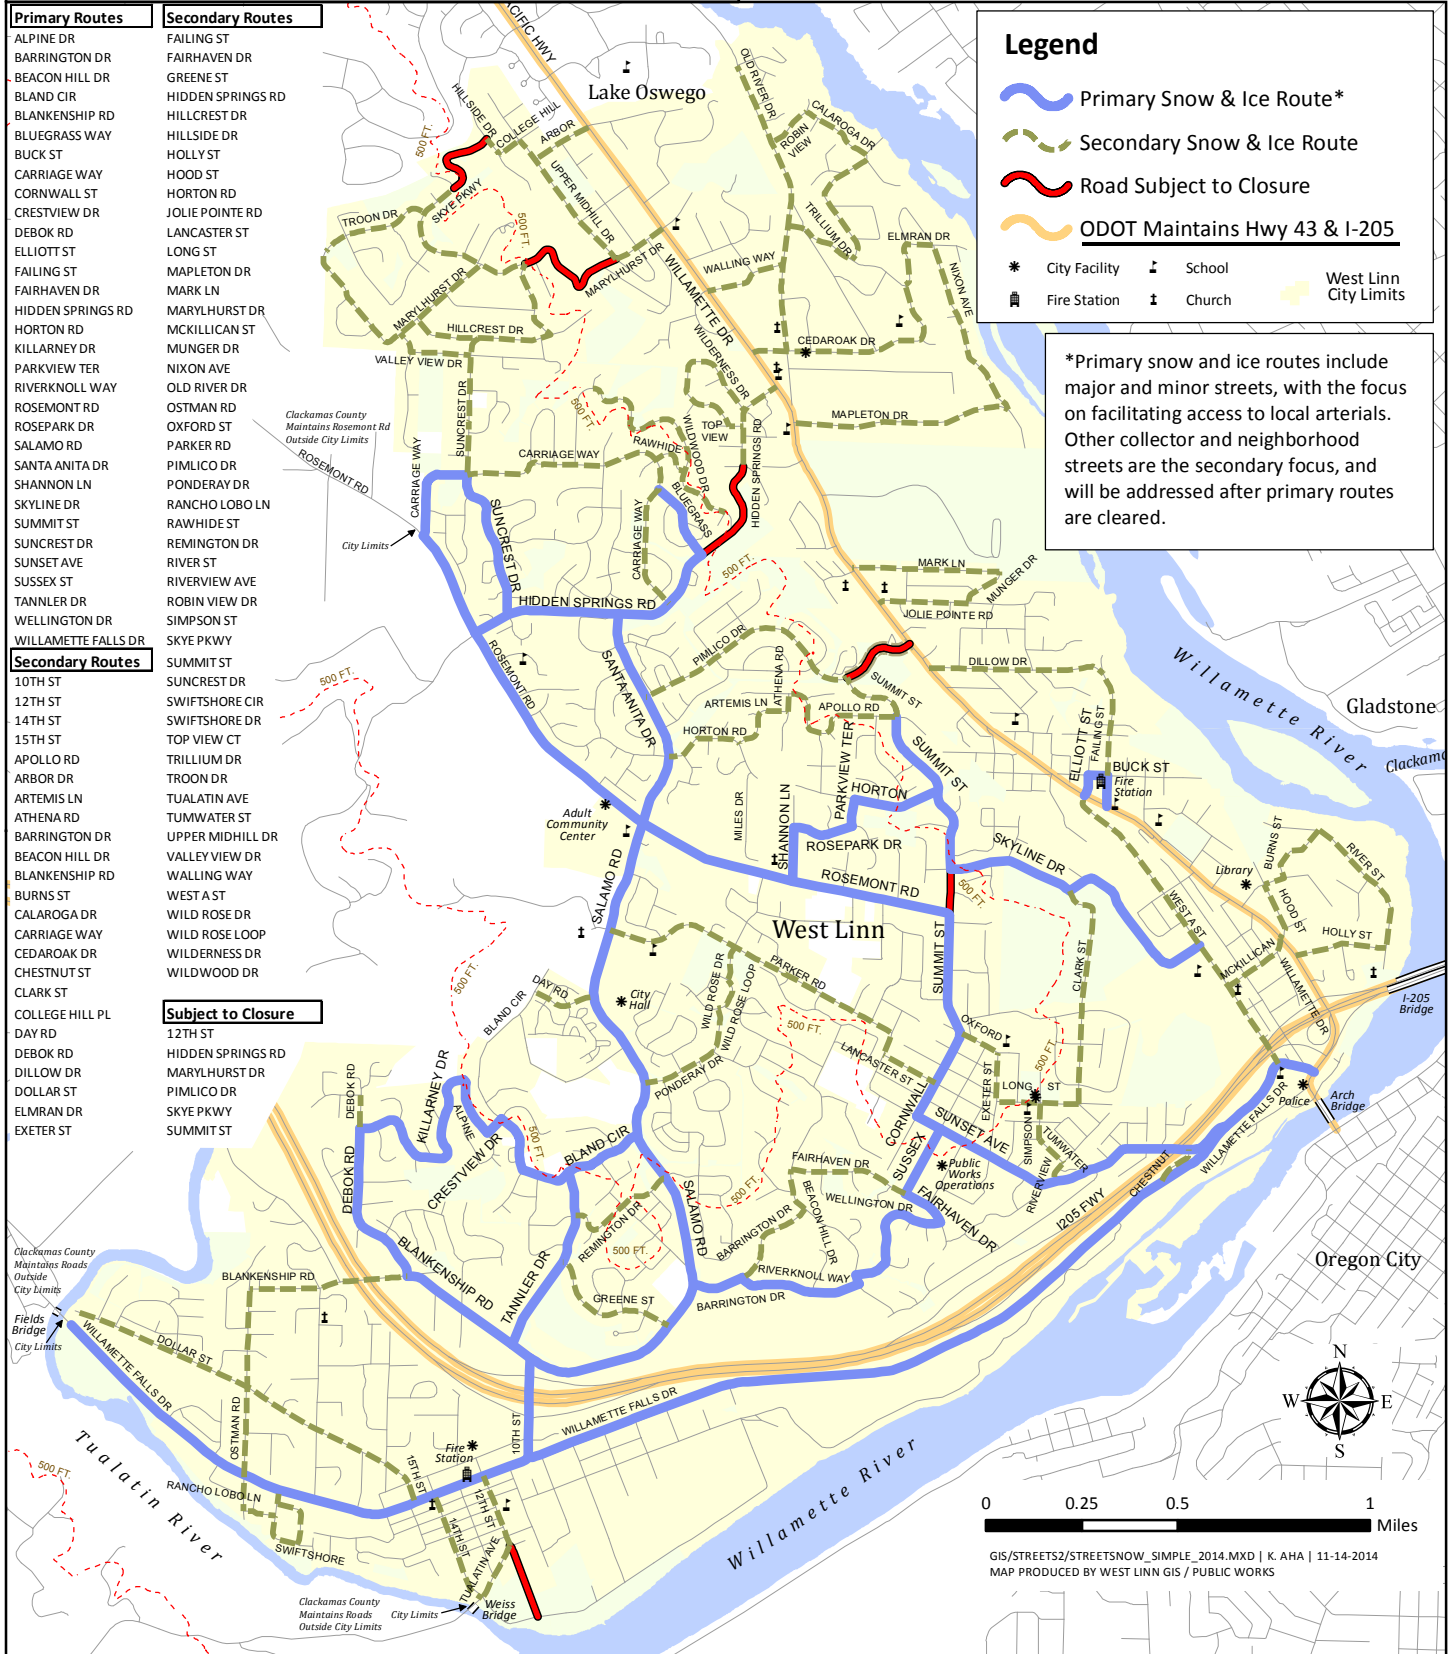

# West Linn Winter Weather Route Map

- Primary Routes**
- ALPINE DR
  - BARRINGTON DR
  - BEACON HILL DR
  - BLAND CIR
  - BLANKENSHIP RD
  - BLUEGRASS WAY
  - BUCK ST
  - CARRIAGE WAY
  - CORNWALL ST
  - CRESTVIEW DR
  - DEBOK RD
  - ELLIOTT ST
  - FAILING ST
  - FAIRHAVEN DR
  - HIDDEN SPRINGS RD
  - HORTON RD
  - KILLARNEY DR
  - PARKVIEW TER
  - RIVERKNOLL WAY
  - ROSEMONT RD
  - ROSEPARK DR
  - SALAMO RD
  - SANTA ANITA DR
  - SHANNON LN
  - SKYLINE DR
  - SUMMIT ST
  - SUNCREST DR
  - SUNSET AVE
  - SUSSEX ST
  - TANNER DR
  - WELLINGTON DR
  - WILLAMETTE FALLS DR

- Secondary Routes**
- FAILING ST
  - FAIRHAVEN DR
  - GREENE ST
  - HIDDEN SPRINGS RD
  - HILLCREST DR
  - HILLSIDE DR
  - HOLLY ST
  - HOOD ST
  - HORTON RD
  - JOLIE POINTE RD
  - LANCASTER ST
  - LONG ST
  - MAPLETON DR
  - MARK LN
  - MARYLHURST DR
  - MCKILLICAN ST
  - MUNGER DR
  - NIXON AVE
  - OLD RIVER DR
  - OSTMAN RD
  - OXFORD ST
  - PARKER RD
  - PIMLICO DR
  - PONDERAY DR
  - RANCHO LOBO LN
  - RAWHIDE ST
  - REMINGTON DR
  - RIVER ST
  - RIVERVIEW AVE
  - ROBIN VIEW DR
  - SIMPSON ST
  - SKYE PKWY
  - SUMMIT ST
  - SUNCREST DR
  - SWIFTSHORE CIR
  - SWIFTSHORE DR
  - TOP VIEW CT
  - TRILLIUM DR
  - TROON DR
  - TUALATIN AVE
  - TUMWATER ST
  - UPPER MIDHILL DR
  - VALLEY VIEW DR
  - WALLING WAY
  - WEST AST
  - WILD ROSE DR
  - WILD ROSE LOOP
  - WILDERNESS DR
  - WILDWOOD DR

- Subject to Closure**
- 12TH ST
  - HIDDEN SPRINGS RD
  - MARYLHURST DR
  - PIMLICO DR
  - SKYE PKWY
  - SUMMIT ST

**Legend**

- Primary Snow & Ice Route\*
- Secondary Snow & Ice Route
- Road Subject to Closure
- ODOT Maintains Hwy 43 & I-205

\* City Facility    School    West Linn City Limits  
 Fire Station    Church

\*Primary snow and ice routes include major and minor streets, with the focus on facilitating access to local arterials. Other collector and neighborhood streets are the secondary focus, and will be addressed after primary routes are cleared.