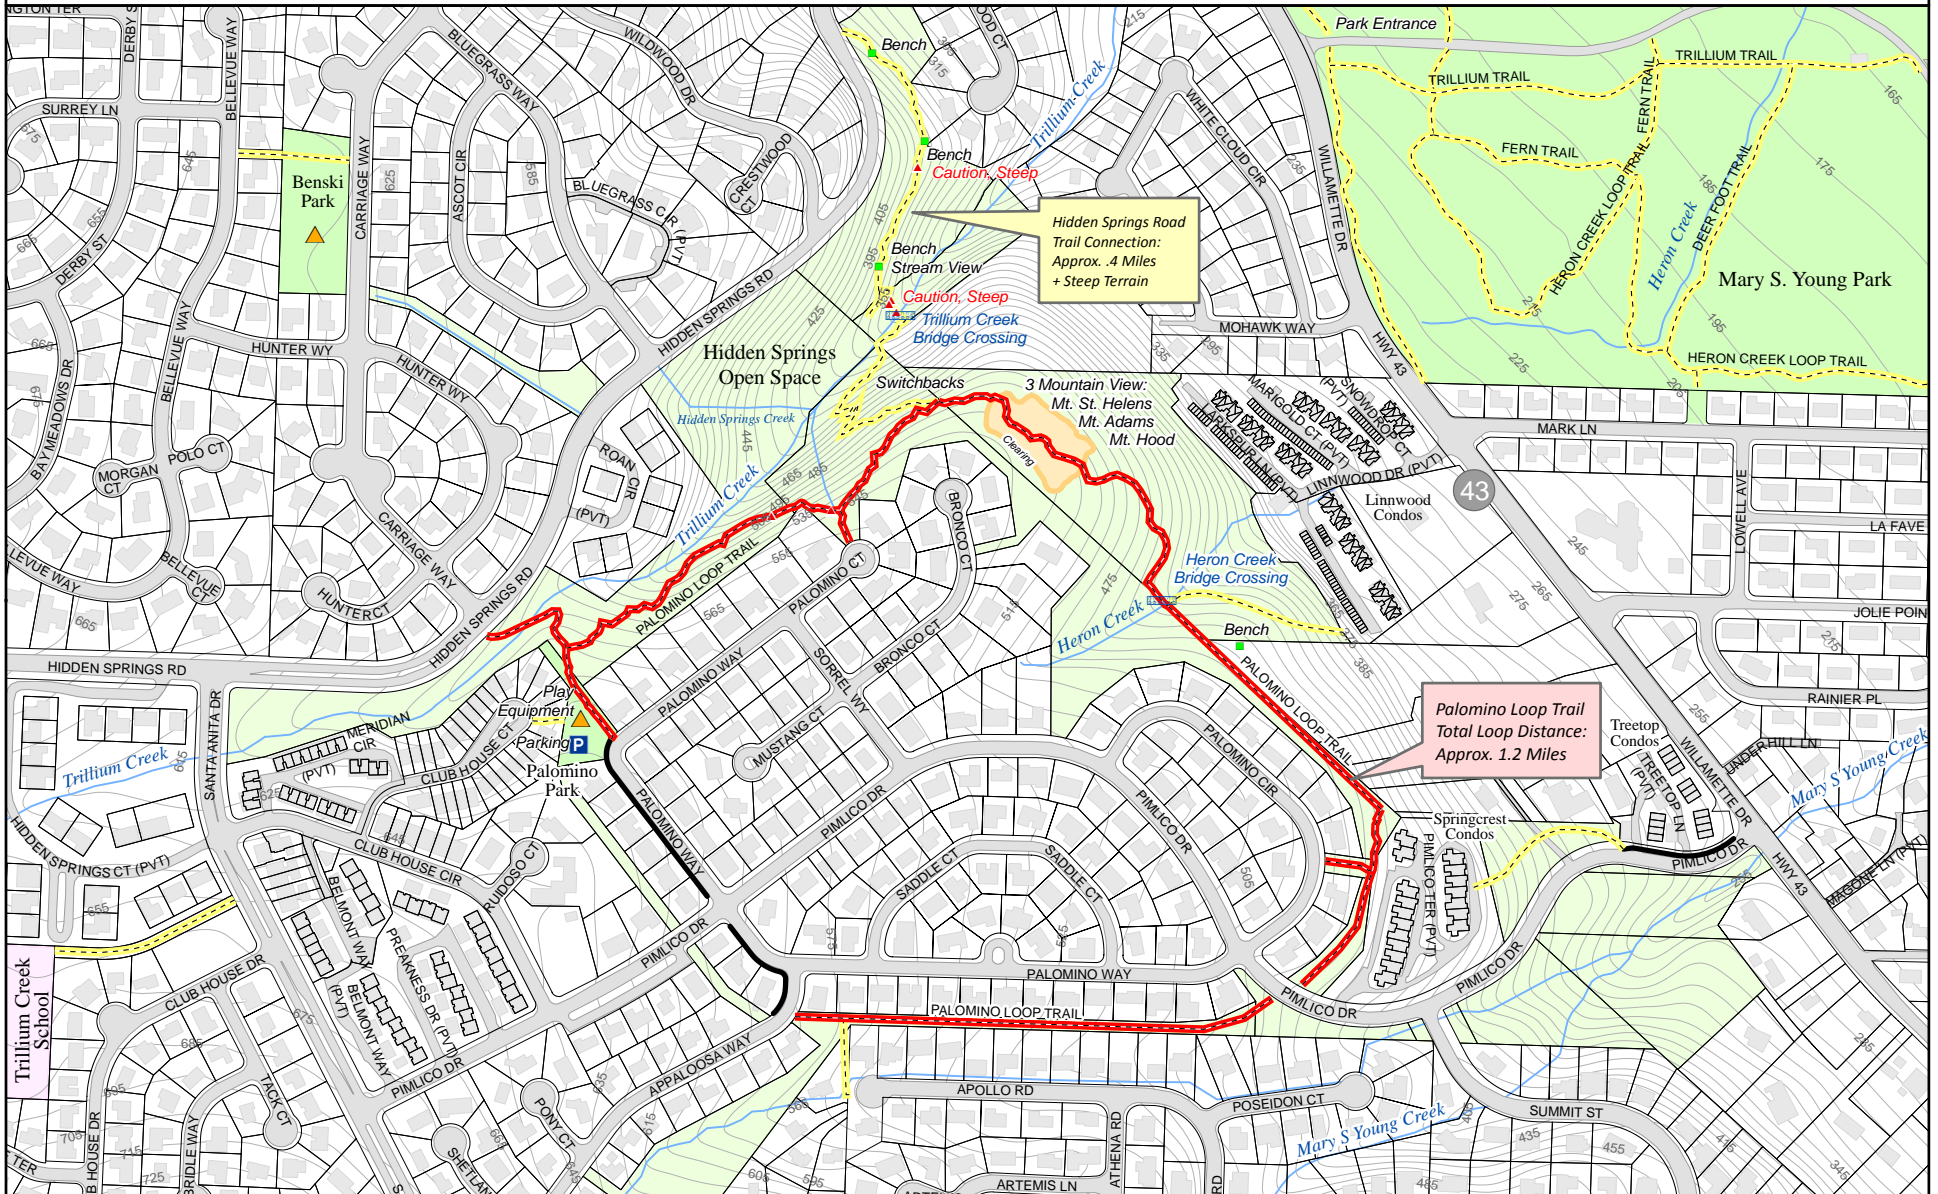

Palomino Loop Trail

AUGUST 2011 WESTLINNOREGON.GOV

Hidden Springs Road
Trail Connection:
Approx. .4 Miles
+ Steep Terrain

Palomino Loop Trail
Total Loop Distance:
Approx. 1.2 Miles

Legend

- Palomino Loop Trail
- Streams
- Parks & Open Spaces
- Palomino Sidewalk Connections
- Other Trails
- Parcel Lines

Please leash dogs on all trails

GPS Collection, Data, & Map Production: West Linn GIS