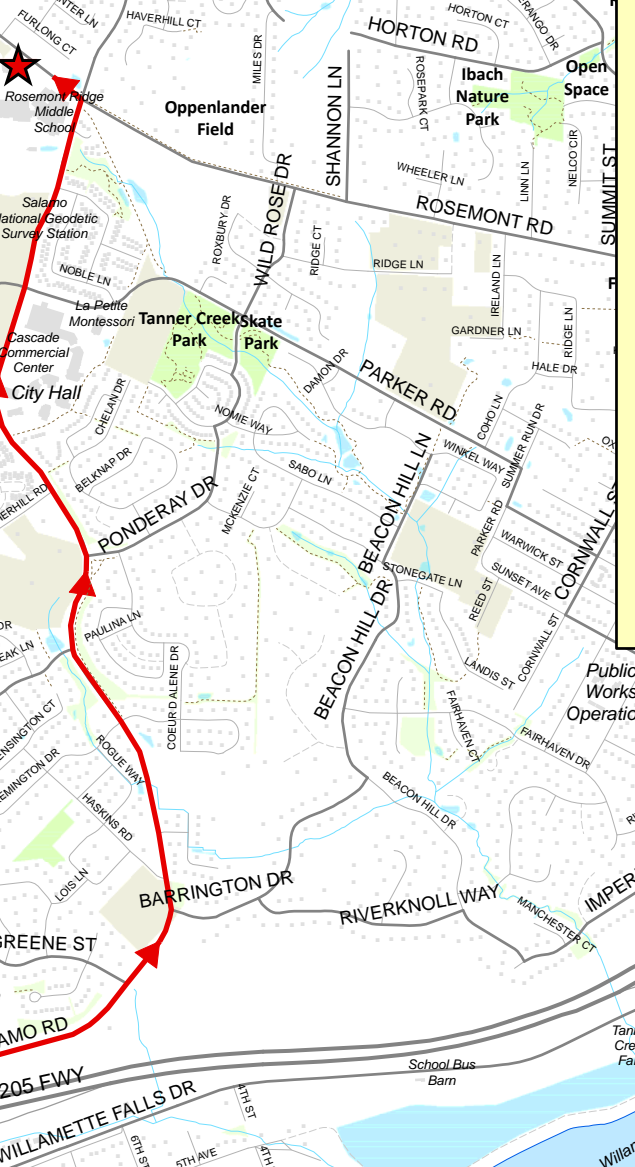

DIRECTIONS TO: Adult Community Center, West Linn, Oregon

1180 Rosemont Road

**Adult
Community
Center**

From I-205:
Take the 10th Street exit (#6).
Go north on 10th Street.
Turn right on Salamo Road.
At the top of the hill
(4-way intersection)
turn left on Rosemont Rd.
Turn left into the parking lot
for the Adult Community Center.