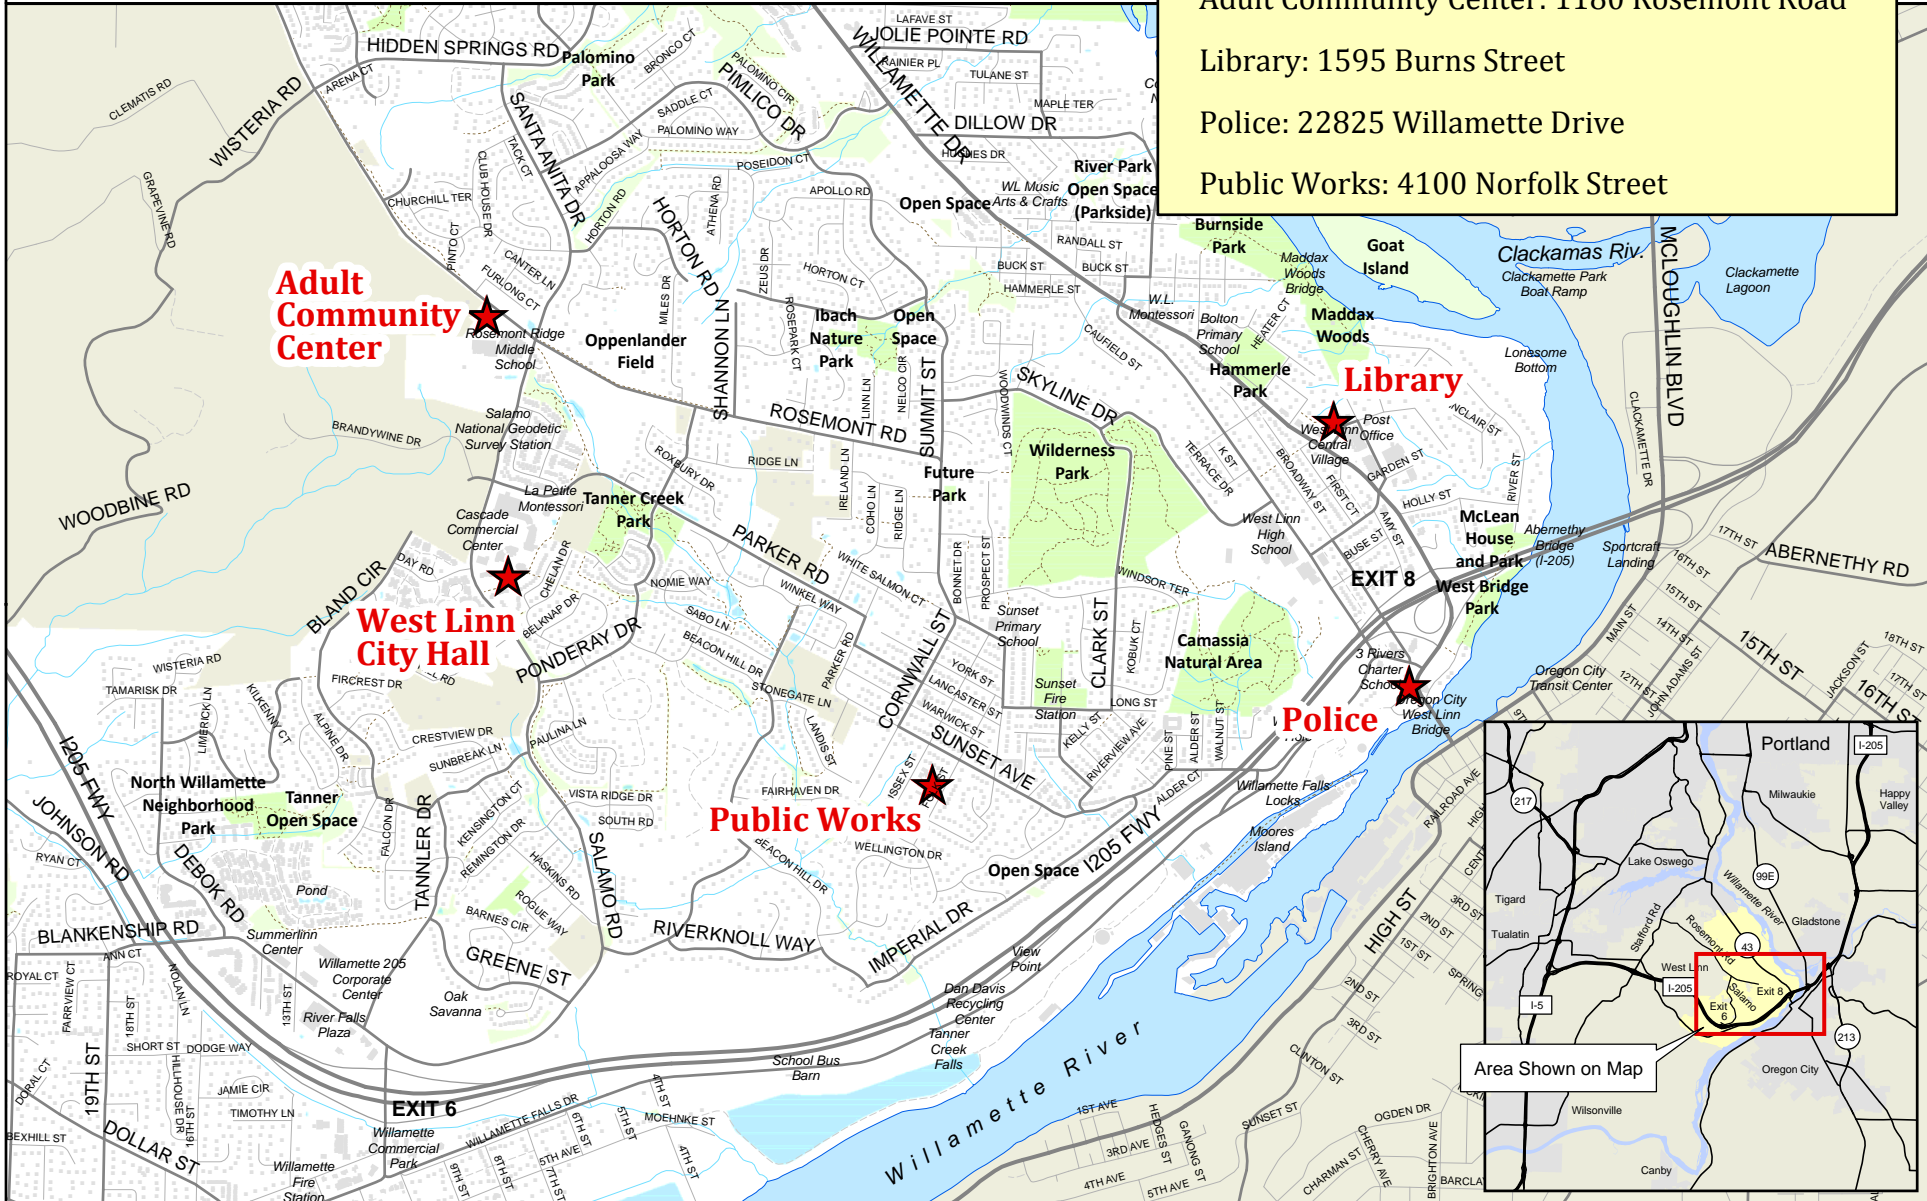

City of West Linn, Key Facilities

City Hall: 22500 Salamo Road
Adult Community Center: 1180 Rosemont Road
Library: 1595 Burns Street
Police: 22825 Willamette Drive
Public Works: 4100 Norfolk Street

This product is for informational purposes and may not have been prepared for, or be suitable for legal, engineering, or surveying purposes. Users of this information should review or consult the primary data and information sources to ascertain the usability of the information.