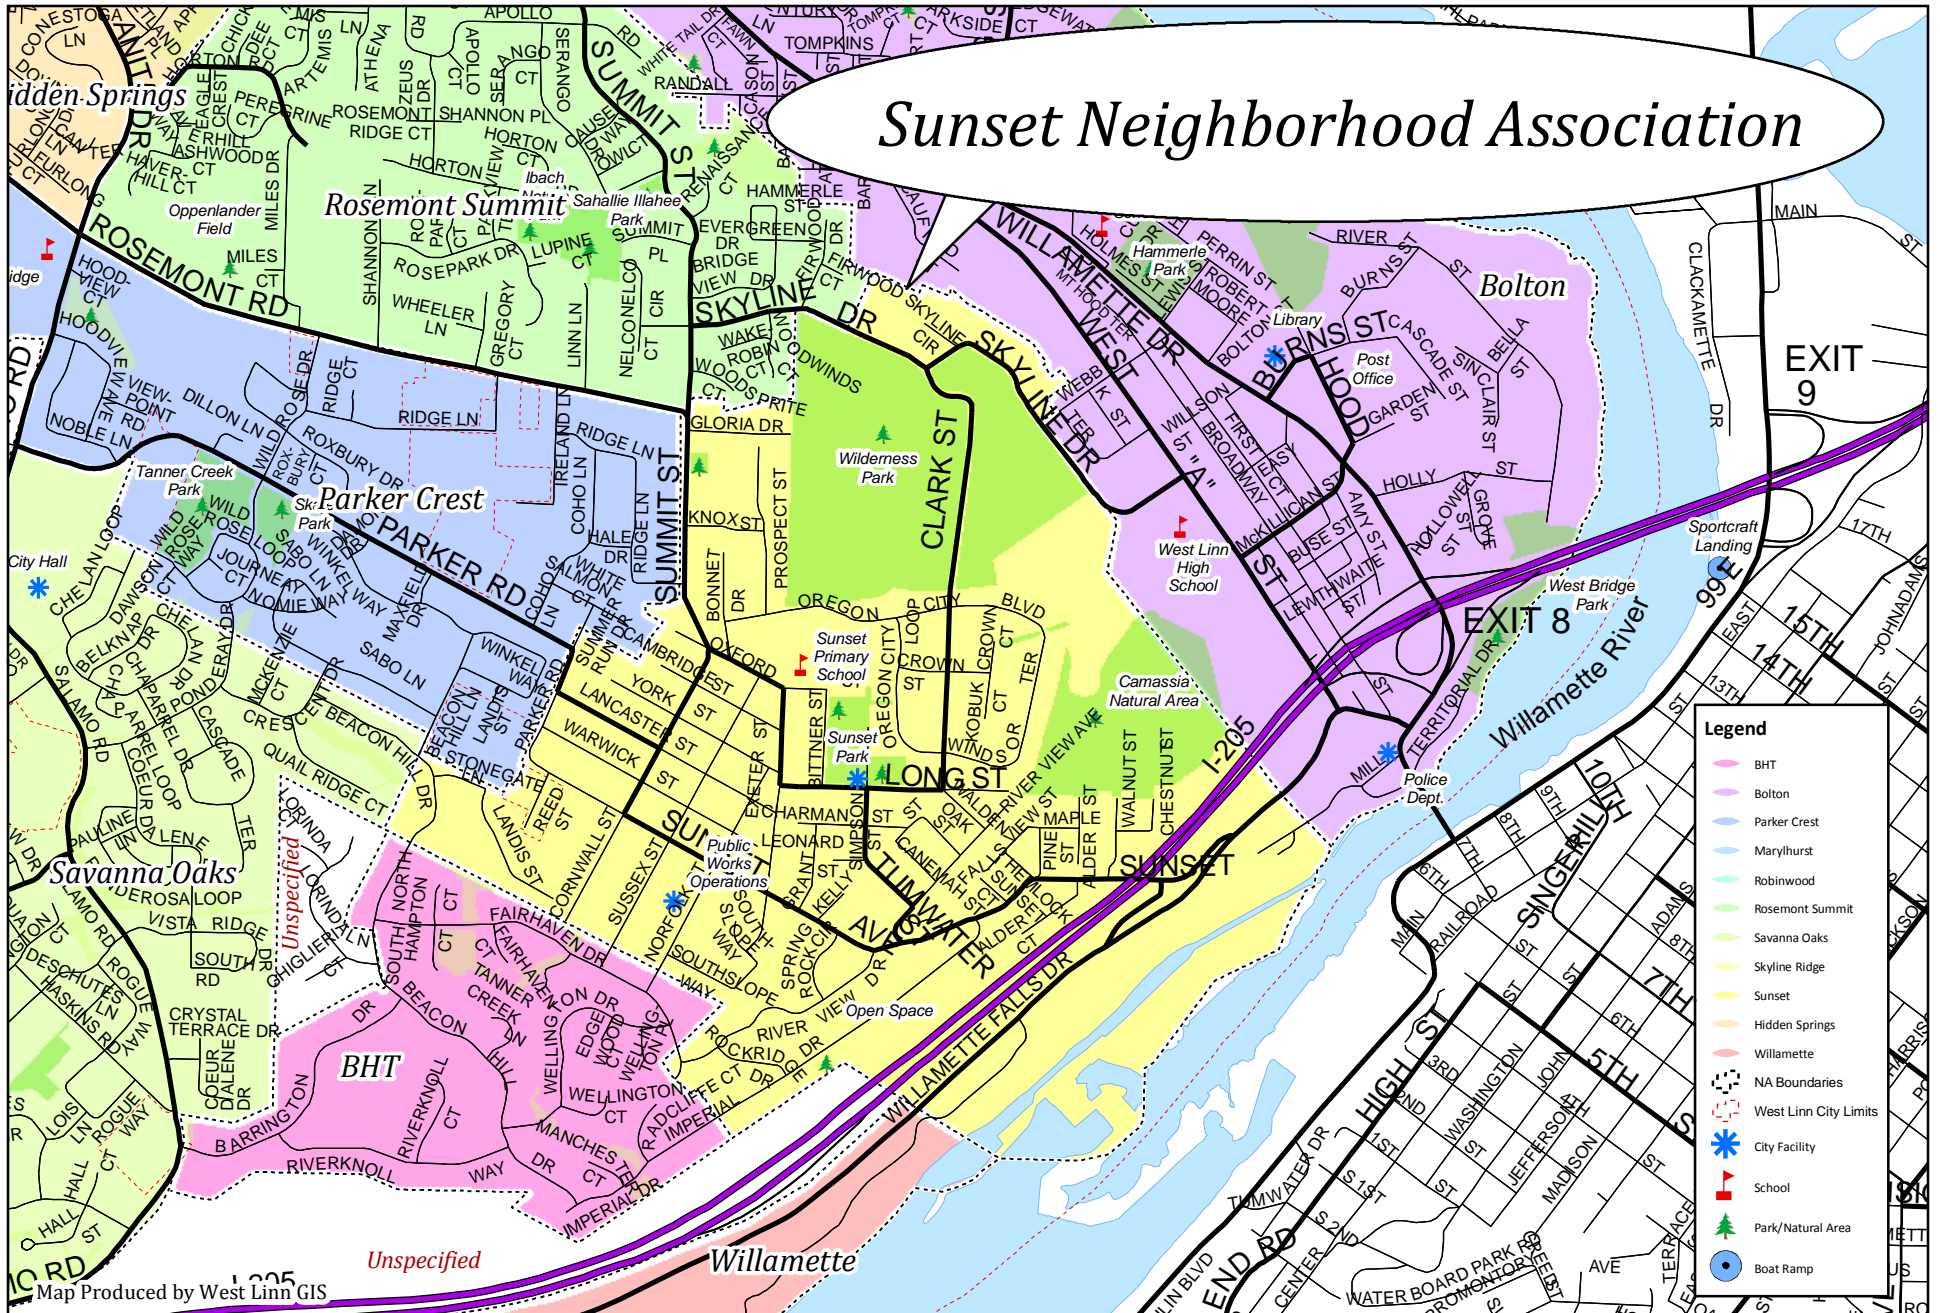

Sunset Neighborhood Association

Map Produced by West Linn GIS

This product is for informational purposes and may not have been prepared for, or be suitable for legal, engineering, or surveying purposes. Users of this information should review or consult the primary data and information sources to ascertain the usability of the information.

JUNE 2009

NEIGHBORHOOD / A_NEIGHBORHOOD_2009_INDIVIDUAL.MXD / KAHA / 6-2-09

Legend

- BHT
- Bolton
- Parker Crest
- Marylhurst
- Robinwood
- Rosemont Summit
- Savanna Oaks
- Skyline Ridge
- Sunset
- Hidden Springs
- Willamette
- NA Boundaries
- West Linn City Limits
- City Facility
- School
- Park/Natural Area
- Boat Ramp