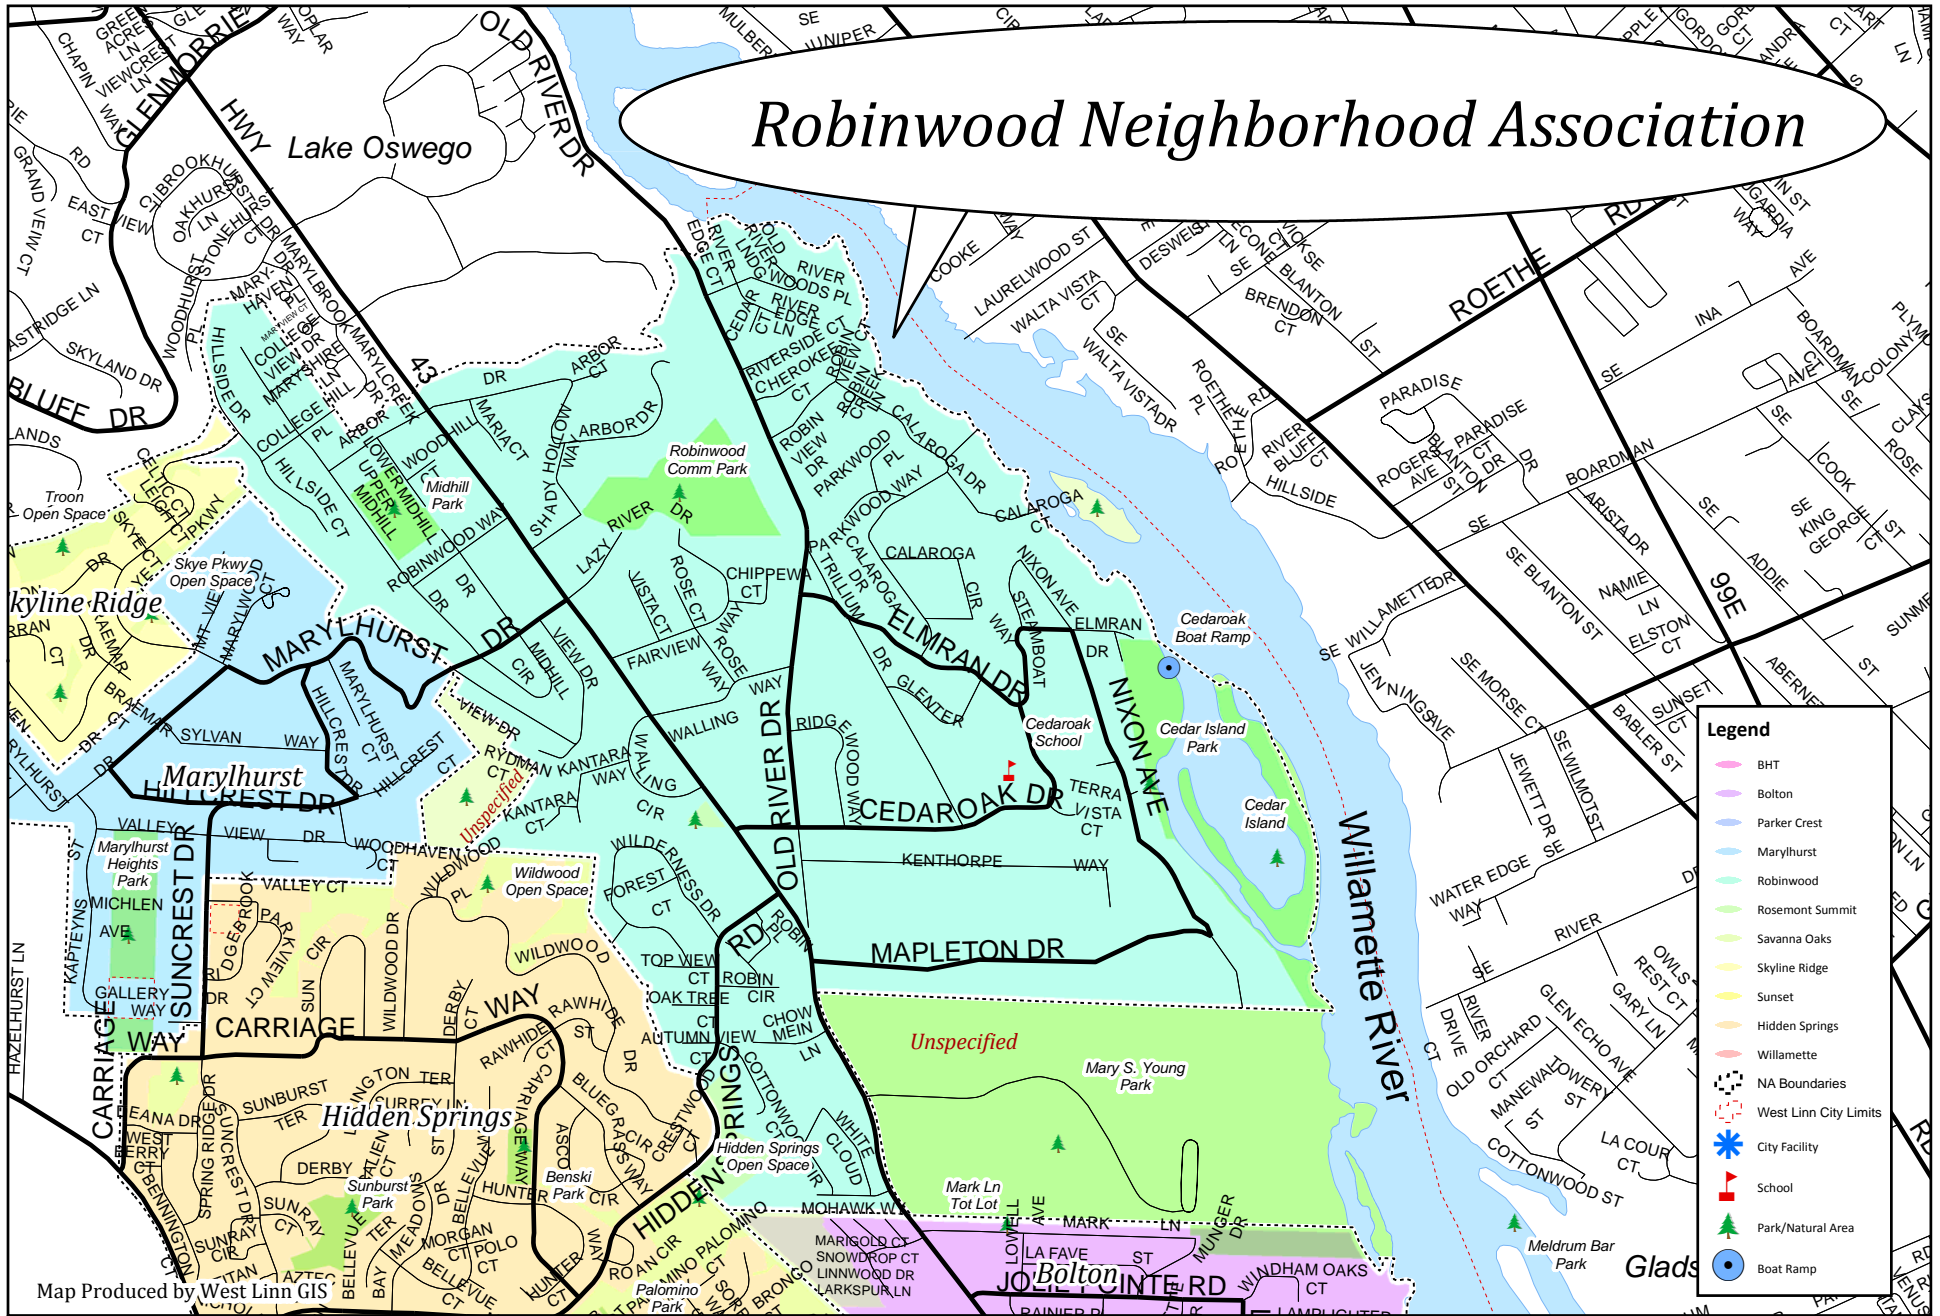

Robinwood Neighborhood Association

Legend

- BHT
- Bolton
- Parker Crest
- Marylhurst
- Robinwood
- Rosemont Summit
- Skyline Ridge
- Sunset
- Hidden Springs
- Willamette
- NA Boundaries
- West Linn City Limits
- City Facility
- School
- Park/Natural Area
- Boat Ramp

Map Produced by West Linn GIS

This product is for informational purposes and may not have been prepared for, or be suitable for legal, engineering, or surveying purposes. Users of this information should review or consult the primary data and information sources to ascertain the usability of the information.