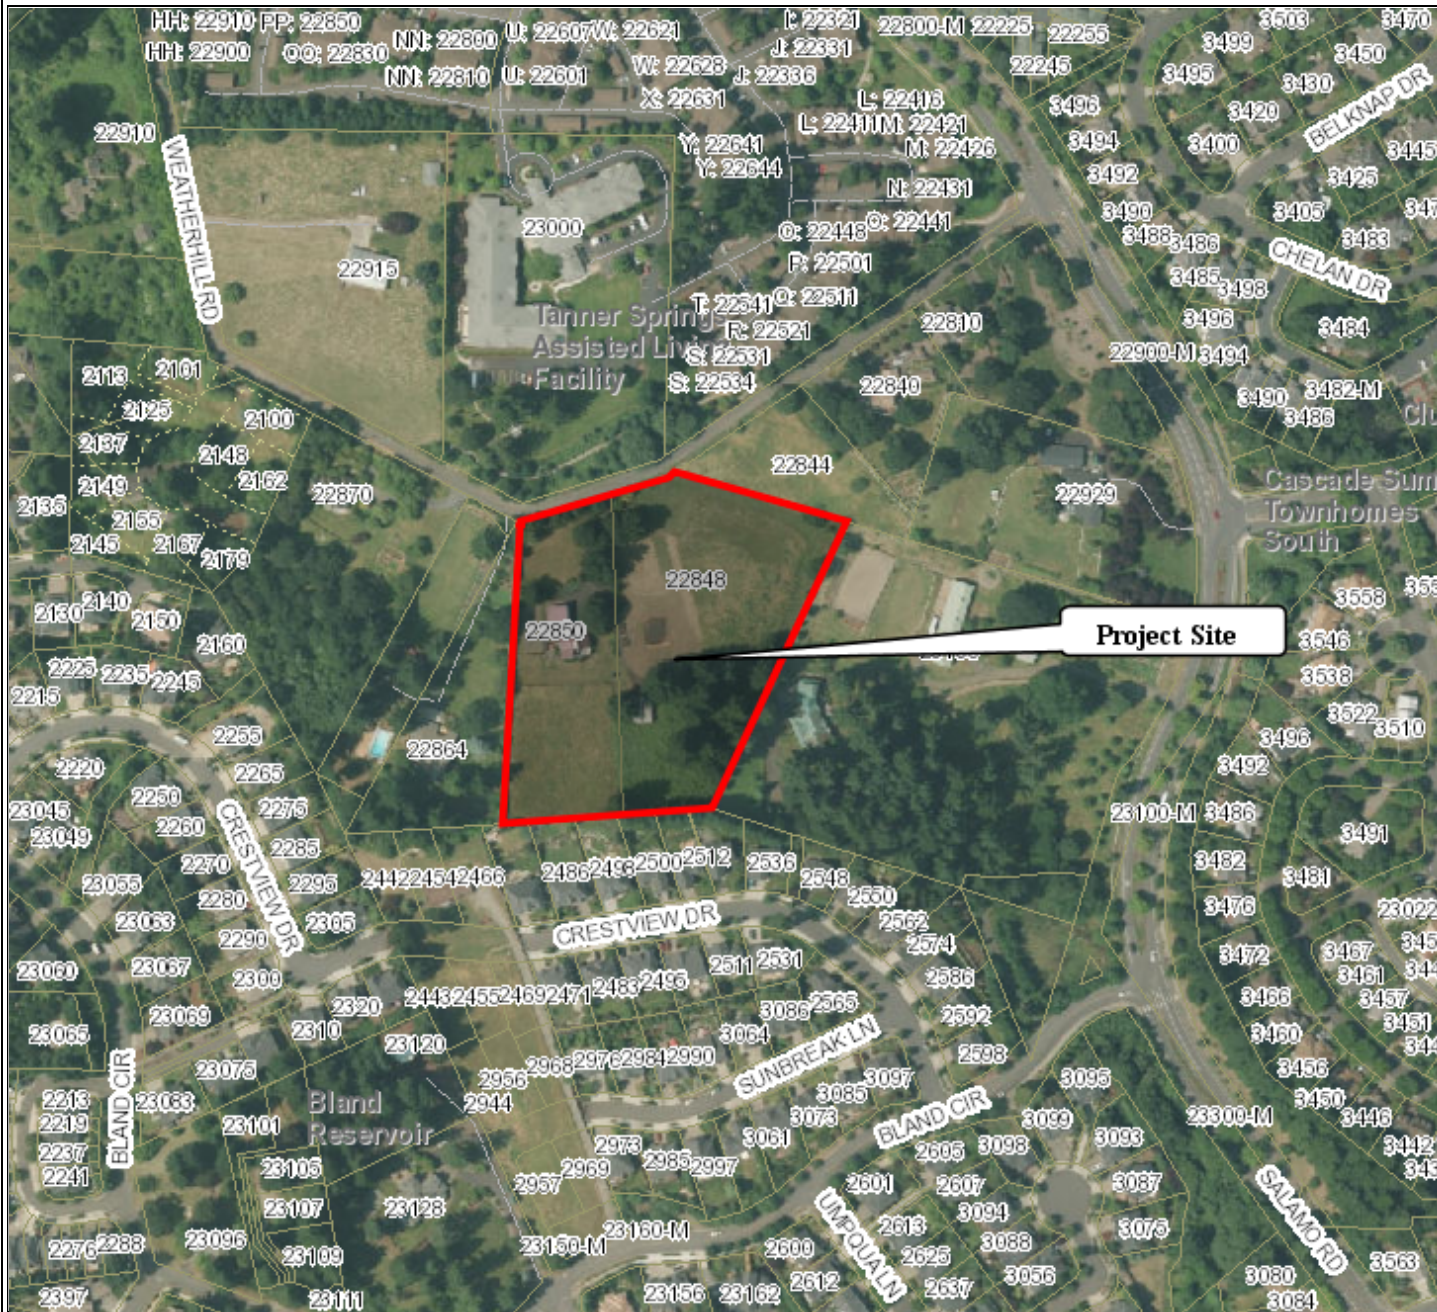

# 22850 Weatherhill Road

**Project Site**

Scale 1:3,600 - 1 in = 300 ft  
Scale is based on 8-1/2 x 11 paper size

Map created by: SSHROYER  
Date Created: 17-Apr-15 10:21 AM

**WEST LINN GIS**

DISCLAIMER: This product is for informational purposes and may not have been prepared for, or be suitable for legal, engineering, or surveying purposes. Users of this information should review or consult the primary data and information sources to ascertain the usability of the information. Source: West Linn GIS (Geographic Information System) MapOptix.